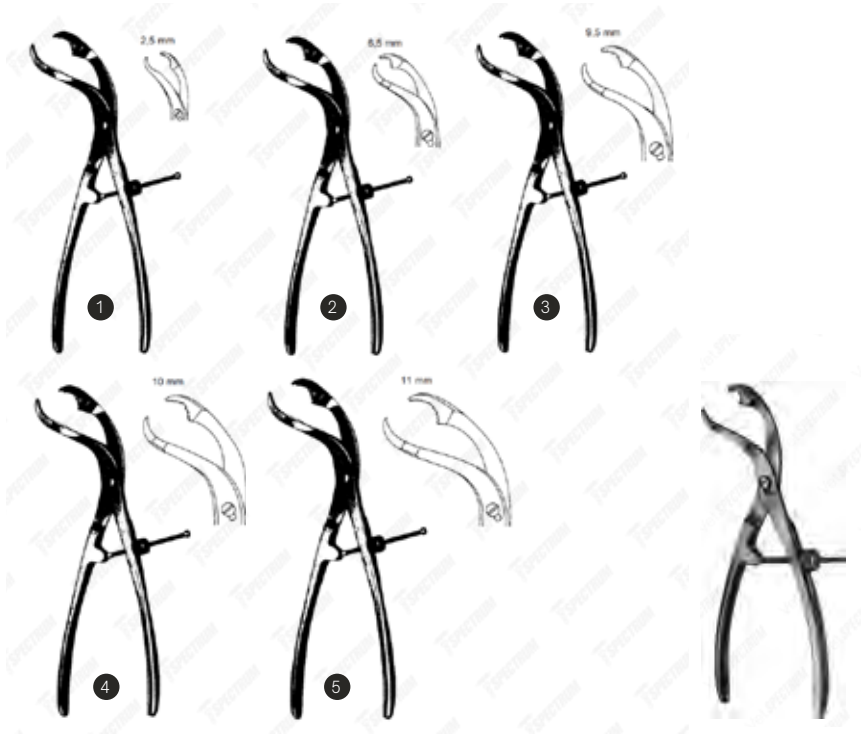

Spectrum Verbrugge Bone Holding Forcep - Speedlock

Item #	Description
SAH.20-7502	Spectrum Verbrugge Bone Holding Forcep, 6" (15cm), With Speedlock 1
SAH.20-7531	Spectrum Verbrugge Bone Holding Forcep, 7" (19cm), With Speedlock 2
SAH.20-7503	Spectrum Verbrugge Bone Holding Forcep, 9.5" (24cm), With Speedlock 3
SAH.20-7500	Spectrum Verbrugge Bone Holding Forcep, 10.25" (26cm), With Speedlock 4
SAH.20-7501	Spectrum Verbrugge Bone Holding Forcep, 11" (28cm), With Speedlock 5

Vet Spectrum Verbrugge Bone Holding Forcep - Speedlock

Item #	Description
SAH.703740	Vet Spectrum Verbrugge Bone Holding Forcep, 6" (15cm), 2.5mm Jaw Width, Speedlock 1
SAH.703741	Vet Spectrum Verbrugge Bone Holding Forcep, 7" (18cm), 6.5mm Jaw Width, Speedlock 2
SAH.703742	Vet Spectrum Verbrugge Bone Holding Forcep, 9.5" (24cm), 9.5mm Jaw Width, Speedlock 3
SAH.703743	Vet Spectrum Verbrugge Bone Holding Forcep, 10.25" (26cm), 10mm Jaw Width, Speedlock 4
SAH.703744	Vet Spectrum Verbrugge Bone Holding Forcep, 11" (15cm), 11mm Jaw Width, Speedlock 5