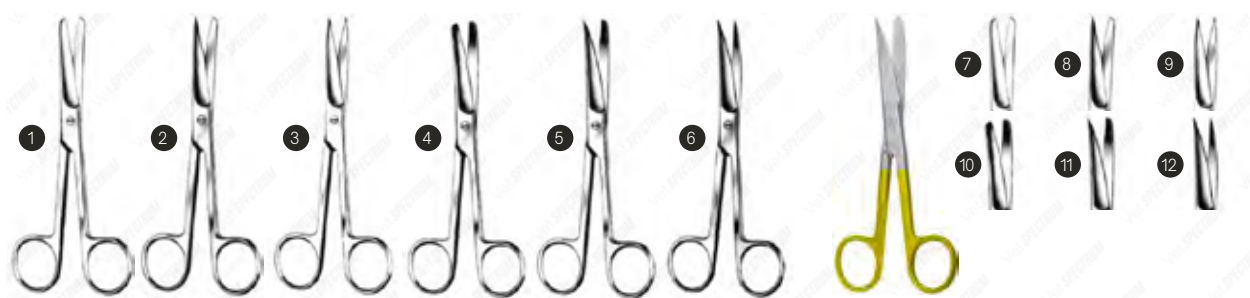

Spectrum Operating Scissor - 5.75" (14cm)

Item #	Description	
SAH.50-107BB	Spectrum Operating Scissor, 5.75" (14.5cm), Straight, Blunt/Blunt	1
SAH.50-107SB	Spectrum Operating Scissor, 5.75" (14.5cm), Straight, Sharp/Blunt	2
SAH.50-107SS	Spectrum Operating Scissor, 5.75" (14.5cm), Straight, Sharp/Sharp	3
SAH.50-108BB	Spectrum Operating Scissor, 5.75" (14.5cm), Curved, Blunt/Blunt	4
SAH.50-108SB	Spectrum Operating Scissor, 5.75" (14.5cm), Curved, Sharp/Blunt	5
SAH.50-108SS	Spectrum Operating Scissor, 5.75" (14.5cm), Curved, Sharp/Sharp	6

Spectrum Operating Scissor - 5.75" (14cm) - Tungsten Carbide

Item #	Description	
SAH.50-7002	Spectrum Operating Scissor, 5.75" (14.5cm), Straight, Blunt/Blunt, Tungsten Carbide	1
SAH.50-5351	Spectrum Operating Scissor, 5.75" (14.5cm), Straight, Sharp/Blunt, Tungsten Carbide	2
SAH.50-5471	Spectrum Operating Scissor, 5.75" (14.5cm), Straight, Sharp/Sharp, Tungsten Carbide	3
SAH.50-7000	Spectrum Operating Scissor, 5.75" (14.5cm), Curved, Blunt/Blunt, Tungsten Carbide	4
SAH.50-7001	Spectrum Operating Scissor, 5.75" (14.5cm), Curved, Sharp/Blunt, Tungsten Carbide	5
SAH.50-7003	Spectrum Operating Scissor, 5.75" (14.5cm), Curved, Sharp/Sharp, Tungsten Carbide	6

Spectrum Operating Scissor - 6" (15.5cm)

Item #	Description	
SAH.50-117BB	Spectrum Operating Scissor, 6" (15.5cm), Straight, Blunt/Blunt	1
SAH.50-117SB	Spectrum Operating Scissor, 6" (15.5cm), Straight, Sharp/Blunt	2
SAH.50-117SS	Spectrum Operating Scissor, 6" (15.5cm), Straight, Sharp/Sharp	3
SAH.50-118BB	Spectrum Operating Scissor, 6" (15.5cm), Curved, Blunt/Blunt	4
SAH.50-118SB	Spectrum Operating Scissor, 6" (15.5cm), Curved, Sharp/Blunt	5
SAH.50-118SS	Spectrum Operating Scissor, 6" (15.5cm), Curved, Sharp/Sharp	6

Vet Spectrum Operating Scissor - 5.75" (14.5cm)