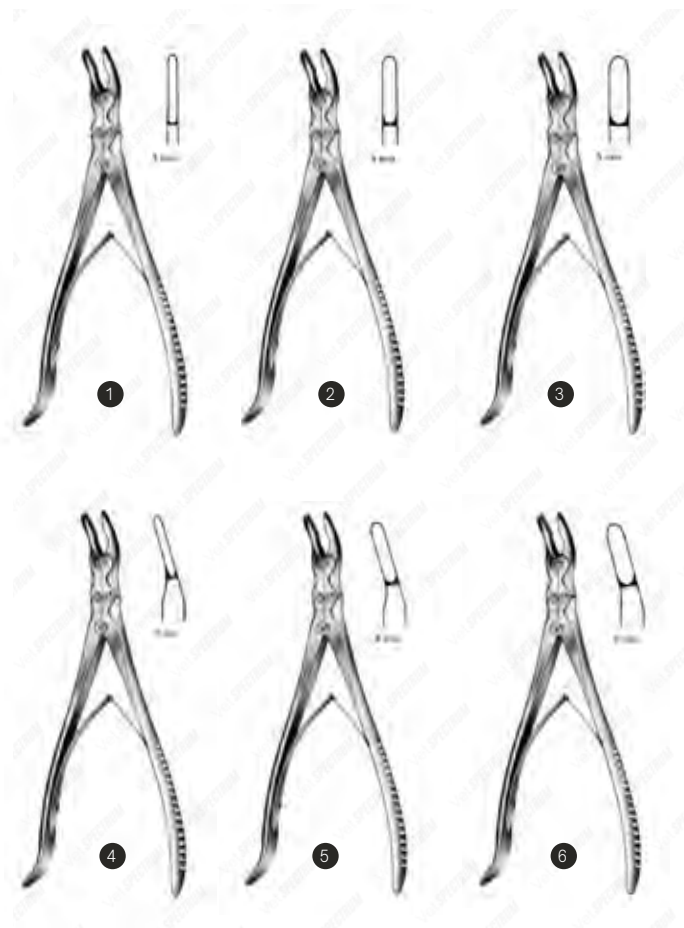

Vet Spectrum Smith-Petersen Rongeur

Item #	Description
SAH.701650	Vet Spectrum Smith-Petersen Bone Rongeur, 7.5" (19cm), Straight, Double Action, 3mm Jaw 1
SAH.701651	Vet Spectrum Smith-Petersen Bone Rongeur, 9.5" (24cm), Straight, Double Action, 3mm Jaw 2
SAH.701652	Vet Spectrum Smith-Petersen Bone Rongeur, 7.5" (19cm), Slightly Curved, Double Action, 3mm Jaw 3
SAH.701653	Vet Spectrum Smith-Petersen Bone Rongeur, 9.5" (24cm), Slightly Curved, Double Action, 3mm Jaw 4
SAH.701654	Vet Spectrum Smith-Petersen Bone Rongeur, 7.5" (19cm), Curved, Double Action, 3mm Jaw 5
SAH.701655	Vet Spectrum Smith-Petersen Bone Rongeur, 9.5" (24cm), Curved, Double Action, 3mm Jaw 6