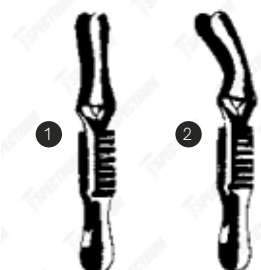

Spectrum Dieffenbach Bulldog Clamps

Item #	Description	
SAH.13-3139	Spectrum Dieffenbach Bulldog Clamp, Straight, 1.4" (3.5cm), Cross Loaded	1
SAH.13-3140	Spectrum Dieffenbach Bulldog Clamp, Straight, 2.2" (5.5cm), Cross Loaded	1
SAH.13-3141	Spectrum Dieffenbach Bulldog Clamp, Curved, 1.4" (3.5cm), Cross Loaded	2
SAH.13-3142	Spectrum Dieffenbach Bulldog Clamp, Curved, 2.2" (5.5cm), Cross Loaded	2