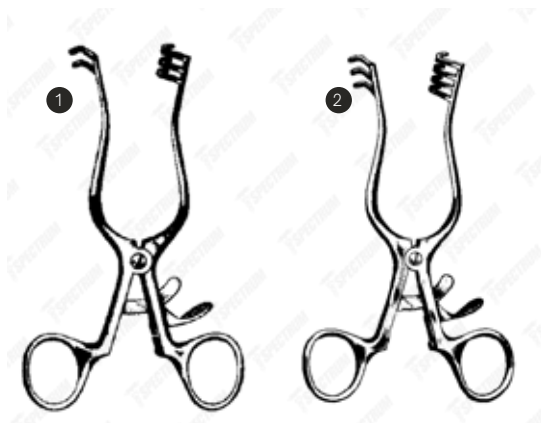

Spectrum Weitlaner Retractor

Item #	Description	
SAH.25-6471	Spectrum Weitlaner Retractor, 4" (11.5cm), 2x3 Prongs, Sharp	1
SAH.25-6730	Spectrum Weitlaner Retractor, 4.5" (11.5cm), 2x3 Prongs, Blunt	1
SAH.700391	Spectrum Weitlaner Retractor, 5.5" (14cm), 3x4 Prongs, Sharp	2
SAH.25-6731	Spectrum Weitlaner Retractor, 5.5" (14cm), 3x4 Prongs, Blunt	2
SAH.25-6571	Spectrum Weitlaner Retractor, 6.5" (16.5cm), 3x4 Prongs, Sharp	2
SAH.25-6771	Spectrum Weitlaner Retractor, 6.5" (16.5cm), 3x4 Prongs, Blunt	2
SAH.25-3732	Spectrum Weitlaner Retractor, 8" (20cm), 3x4 Prongs, Sharp	2
SAH.25-3733	Spectrum Weitlaner Retractor, 8" (20cm), 3x4 Prongs, Blunt	2
SAH.25-3734	Spectrum Weitlaner Retractor, 9.5" (24cm), 3x4 Prongs, Sharp	2
SAH.25-3735	Spectrum Weitlaner Retractor, 9.5" (24cm), 3x4 Prongs, Blunt	2