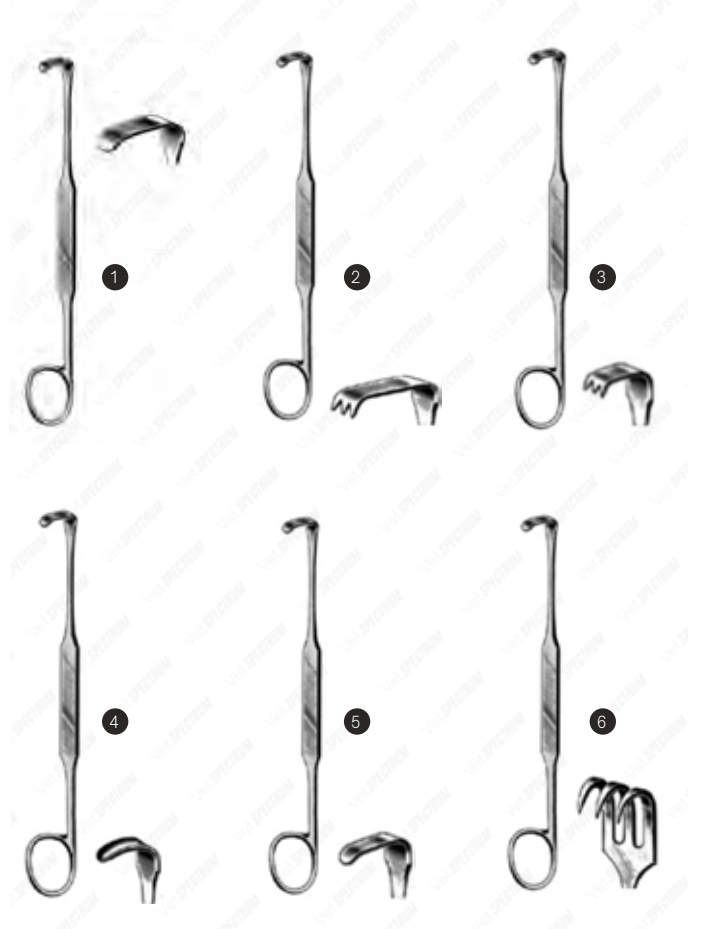

Vet Spectrum Meyerding Retractor (Double-Ended Senn Style)

Item #	Description
SAH.732011	Vet Spectrum Meyerding Retractor, 6.25" (16cm), Double Ended, Sharp/Blunt, 16x5mm Blunt End

Retractors Hand-Held

Spectrum Meyerding Finger Retractor