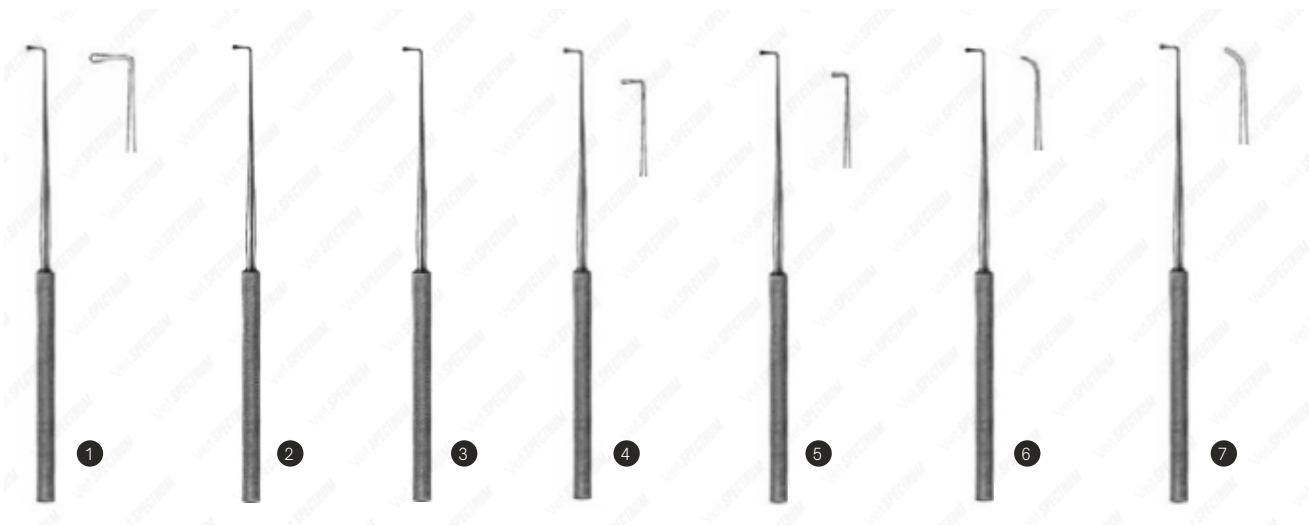

Vet Spectrum Wagener Ear Hook

Item #	Description	
SAH.706020	Vet Spectrum Wagener Ear Hook. 5.5" (14cm), Size 1	1
SAH.706022	Vet Spectrum Wagener Ear Hook, 5.5" (14cm), Size 2	2
SAH.706023	Vet Spectrum Wagener Ear Hook, 5.5" (14cm), Size 3	3
SAH.706021	Vet Spectrum Wagener Ear Hook. 5.5" (14cm), Size 4	4
SAH.706024	Vet Spectrum Wagener Ear Hook. 5.5" (14cm), Size 5	5
SAH.706025	Vet Spectrum Wagener Ear Hook. 5.5" (14cm), Size 6, Curved	6
SAH.706026	Vet Spectrum Wagener Ear Hook. 5.5" (14cm), Size 7, Curved	7