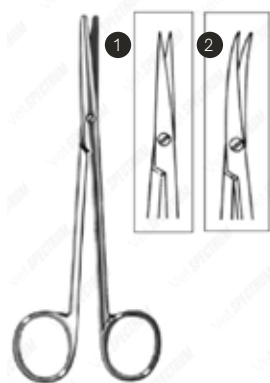

Vet Spectrum Metzenbaum Scissor - Sharp/Sharp Tips

Item #	Description	
SAH.701824	Vet Spectrum Metzenbaum Scissor, 5.75" (14.5 cm), Straight, Sharp/Sharp	1
SAH.701826	Vet Spectrum Metzenbaum Scissor, 5.75" (14.5 cm), Curved, Sharp/Sharp	2
SAH.701801	Vet Spectrum Metzenbaum Scissor, 7" (18.0 cm), Straight, Sharp/Sharp	1
SAH.701806	Vet Spectrum Metzenbaum Scissor, 7" (18.0 cm), Curved, Sharp/Sharp	2
SAH.701802	Vet Spectrum Metzenbaum Scissor, 8" (20.0 cm), Straight, Sharp/Sharp	1
SAH.701807	Vet Spectrum Metzenbaum Scissor, 8" (20.0 cm), Curved, Sharp/Sharp	2
SAH.701803	Vet Spectrum Metzenbaum Scissor, 9" (23.0 cm), Straight, Sharp/Sharp	1
SAH.701808	Vet Spectrum Metzenbaum Scissor, 9" (23.0 cm), Curved, Sharp/Sharp	2
SAH.701804	Vet Spectrum Metzenbaum Scissor, 10" (25.0 cm), Straight, Sharp/Sharp	1
SAH.701809	Vet Spectrum Metzenbaum Scissor, 10" (25.0 cm), Curved, Sharp/Sharp	2
SAH.701805	Vet Spectrum Metzenbaum Scissor, 11" (28.0 cm), Straight, Sharp/Sharp	1
SAH.701810	Vet Spectrum Metzenbaum Scissor, 11" (28.0 cm), Curved, Sharp/Sharp	2
SAH.701847	Vet Spectrum Metzenbaum Scissor, 12" (30cm), Straight, Sharp/Sharp	1
SAH.701877	Vet Spectrum Metzenbaum Scissor, 12" (30cm), Curved, Sharp/Sharp	2