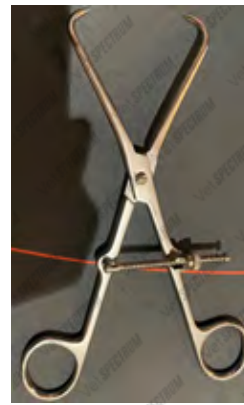

Bone Holding Reduction Forceps

Spectrum Pointed Bone Reduction Forceps - Speedlock

Item #	Description
SAH.20-2281	Spectrum Bone Reduction Forcep, 5.25" (13.5cm) , Speedlock
SAH.20-2282	Spectrum Bone Reduction Forcep, 6.5" (16.5cm), Speedlock
SAH.20-2142	Spectrum Bone Reduction Forcep, 7" (18cm), Speedlock
SAH.20-1120	Spectrum Bone Reduction Forcep, 8" (20.5cm), Speedlock