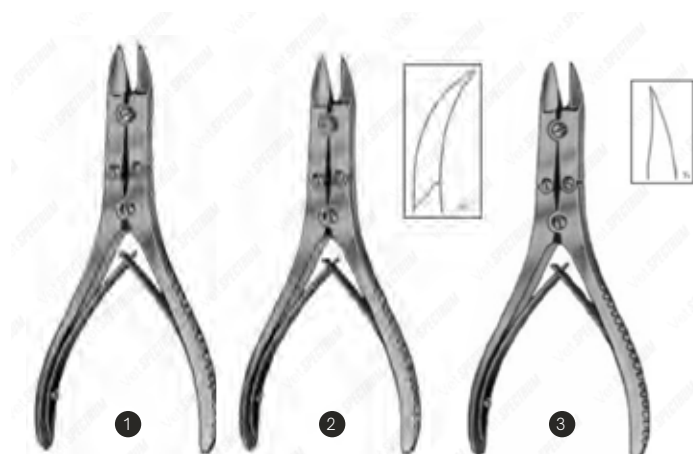

Vet Spectrum Bohler Bone Cutting Forcep

Item #	Description
SAH.701688	Vet Spectrum Bohler Bone Cutting Forcep, 6" (15cm), Straight, Double Action, Sharp ①
SAH.701689	Vet Spectrum Bohler Bone Cutting Forcep, 6" (15cm), Curved Forward, Double Action, Sharp ②
SAH.701691	Vet Spectrum Bohler Bone Cutting Forcep, 6" (15cm), Curved Backward, Double Action, Sharp ③