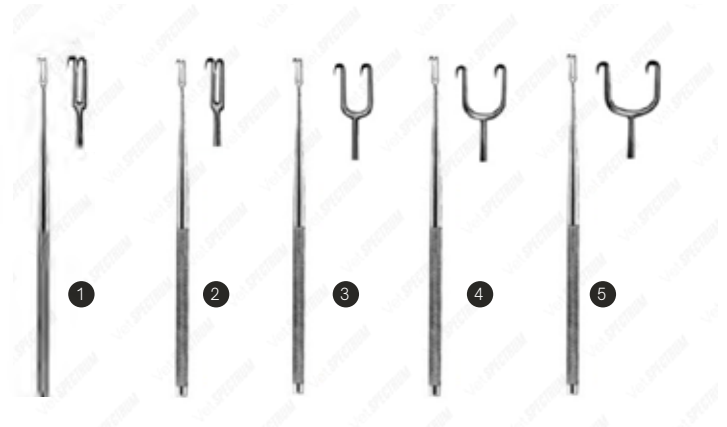

Vet Spectrum Joseph Skin Retractor (Hook)

Item #	Description	
SAH.760252	Vet Spectrum Joseph Skin Retractor (Hook), 6.25" (16cm), 2 Prongs, Sharp, 2mm	1
SAH.760253	Vet Spectrum Joseph Skin Retractor (Hook), 6.25" (16cm), 2 Prongs, Sharp, 5mm	2
SAH.760254	Vet Spectrum Joseph Skin Retractor (Hook), 6.25" (16cm), 2 Prongs, Sharp, 7mm	3
SAH.760255	Vet Spectrum Joseph Skin Retractor (Hook), 6.25" (16cm), 2 Prongs, Sharp, 10mm	4
SAH.760256	Vet Spectrum Joseph Skin Retractor (Hook), 6.25" (16cm), 2 Prongs, Sharp, 12mm	5