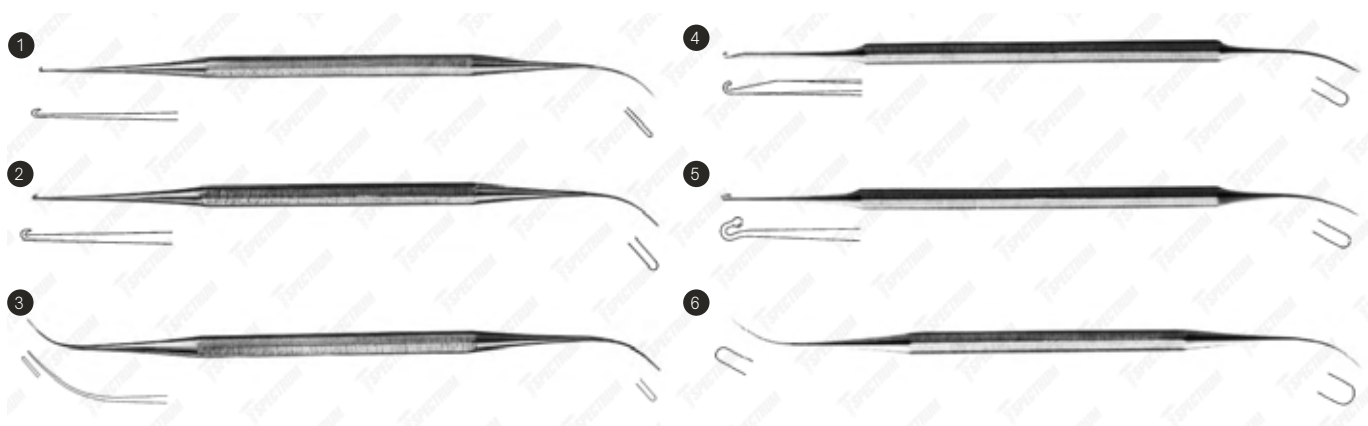

Spectrum Varady Extractor

Item #	Description
SAH.35-4030	Spectrum Varady Extractor, 6.75" (170mm), Double Ended, 1.3mm Hook/0.7mm Spatula, Sharp/Sharp 1
SAH.35-4031	Spectrum Varady Extractor, 6.75" (170mm), Double Ended, 1.5mm Hook/1.1mm Spatula, Sharp/Sharp 2
SAH.35-4032	Spectrum Varady Extractor, 6.9" (175mm), Double Ended, 0.7mm Spatula/1.2mm Spatula, Sharp/Sharp 3
SAH.35-4033	Spectrum Varady Extractor, 7" (180mm), Double Ended, 1.8mm Hook/1.7mm Spatula, Blunt/Blunt 4
SAH.35-4034	Spectrum Varady Extractor, 7" (180mm), Double Ended, 2.8mm Hook/1.9mm Spatula, Blunt/Blunt 5
SAH.35-4035	Spectrum Varady Extractor, 7" (180mm), Double Ended, 2.9mm Spatula/1.9mm Spatula, Sharp/Sharp 6