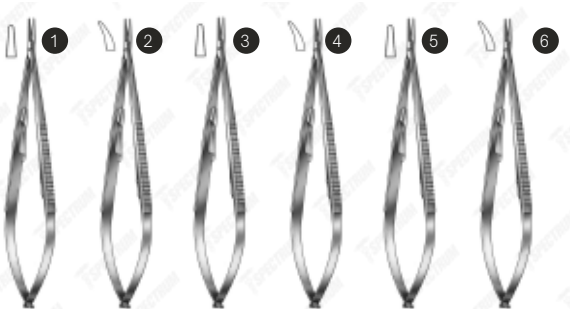

Spectrum Castroviejo Needle Holder - Titanium

Item #	Description	
SAH.40-3391T	Spectrum Castroviejo Needle Holder, 5.5" (14cm), Straight, Smooth, With Lock, 0.4mm Jaw Width, Titanium	1
SAH.40-4122T	Spectrum Castroviejo Needle Holder, 5.5" (14cm), Curved, Smooth, With Lock, 0.4mm Jaw Width, Titanium	2
SAH.40-4133T	Spectrum Castroviejo Needle Holder, 7" (18cm), Straight, Smooth, With Lock, 0.4mm Jaw Width, Titanium	3
SAH.40-4134T	Spectrum Castroviejo Needle Holder, 7" (18cm), Curved, Smooth, With Lock, 0.4mm Jaw Width, Titanium	4
SAH.40-4137T	Spectrum Castroviejo Needle Holder, 8.5" (21.5cm), Straight, Smooth, With Lock, 0.4mm Jaw Width, Titanium	5
SAH.40-4138T	Spectrum Castroviejo Needle Holder, 8.5" (21.5cm), Curved, Smooth, With Lock, 0.4mm Jaw Width, Titanium	6