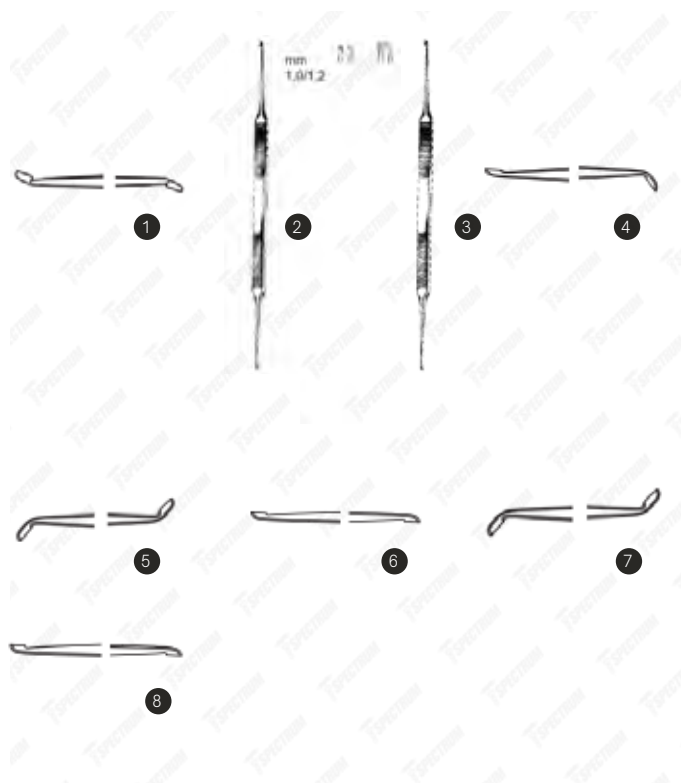

Curettes

Spectrum House Curette

Item #	Description	
SAH.40-1701	Spectrum House Curette, 5.75" (14.5cm), Straight, Double Ended, Angled/Angled, 1.5mm x 1.2mm	1
SAH.45760-01	Spectrum House Curette, 6" (15cm), Straight, Double Ended, Angled/Angled, 1.0mm x 1.2mm Tips	2
SAH.40-1700	Spectrum House Curette, 6" (15cm), Straight, Double Ended, Angled/Angled, 1.5mm x 1.8mm	3
SAH.40-1702	Spectrum House Curette, 6" (15cm), Straight, Double Ended, Angled/Straight, 2.0mm x 3.2mm	4
SAH.40-1703	Spectrum House Curette, 6" (15cm), Straight, Double Ended, Angled/Angled, 2.0mm x 3.5mm	5
SAH.40-1704	Spectrum House Curette, 6" (15cm), Straight, Double Ended, Straight/Straight, 2.0mm x 3.5mm	6
SAH.40-1705	Spectrum House Curette, 7" (18cm), Straight, Double Ended, Angled/Angled, 1.5mm x 3.0mm	7
SAH.40-1706	Spectrum House Curette, 9" (23cm), Straight, Double Ended, Straight/Straight, 2.0mm x 3.5mm	8

Vet Spectrum House Curette

Item #	Description	
SAH.710333	Vet Spectrum House Curette, 6.75" (17cm), Straight, Double Ended, Angled/Angled, 1.0mm x 1.2mm	1
SAH.710334	Vet Spectrum House Curette, 6.75" (17cm), Straight, Double Ended, Angled/Angled, 1.5mm x 1.8mm	2
SAH.710335	Vet Spectrum House Curette, 6.75" (17cm), Straight, Double Ended, Angled/Angled, 2.2mm x 2.5mm	3