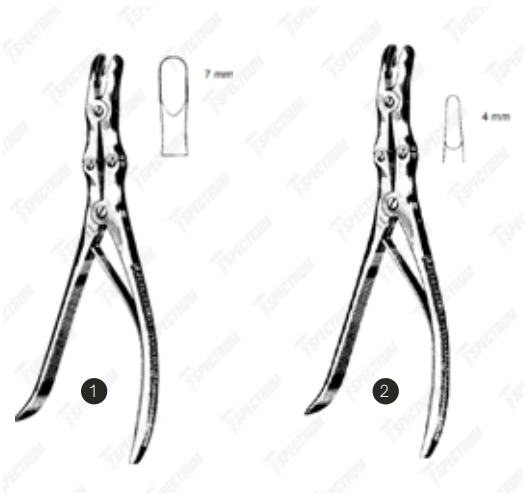

Spectrum Leksell (Stille) Rongeur

Item #	Description
SAH.20-5108	Spectrum Leksell (Stille) Bone Rongeur, 9" (23cm), Straight, Curved Shaft, Double Action, 7mm Jaw 1
SAH.20-5622	Spectrum Leksell (Stille) Bone Rongeur, 9" (23cm), Straight, Curved Shaft, Double Action, 4mm Jaw 2