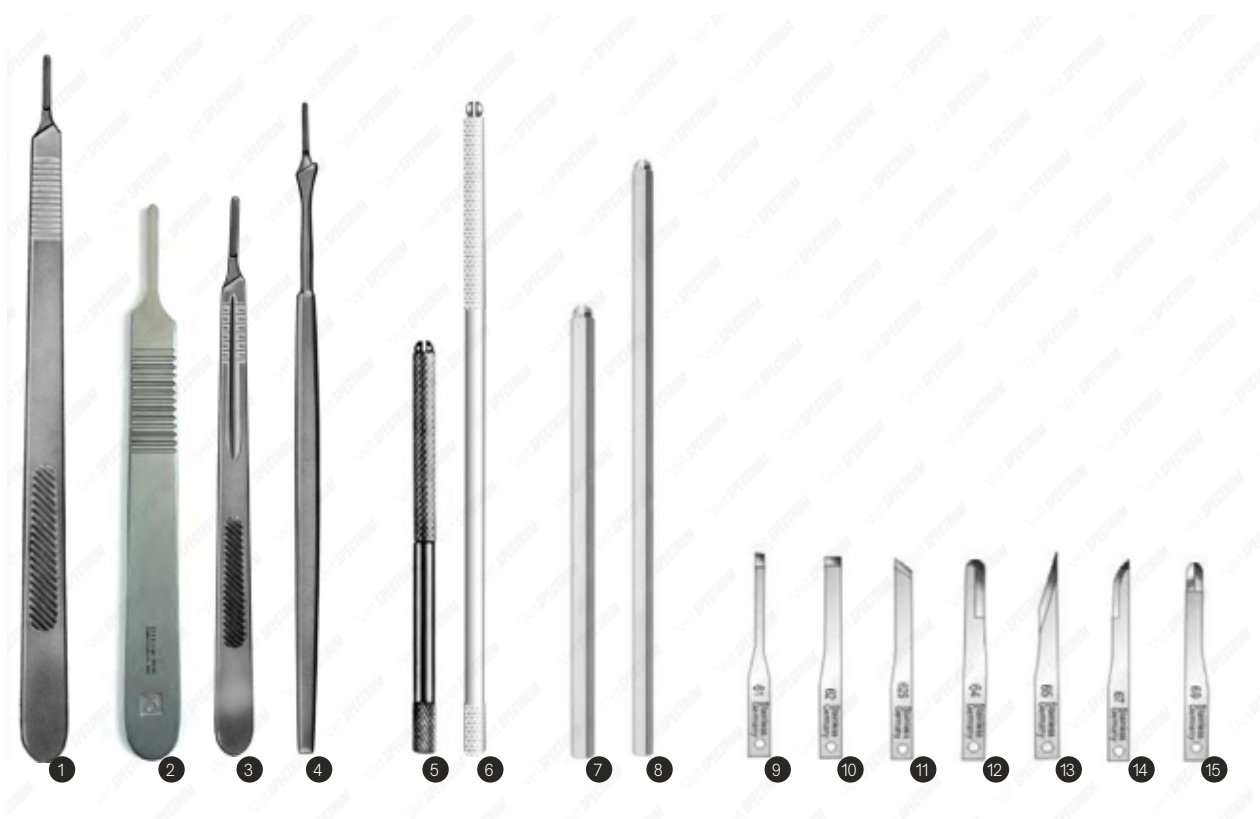

Vet Spectrum Scalpel Blades and Handles

Item #	Description	
SAH.707203	Vet Spectrum Scalpel Handle, 5.5" (14cm), #3 Standard	
SAH.761205	Vet Spectrum Scalpel Handle, 8.25" (21cm), #3L	1
SAH.707103	Vet Spectrum Scalpel Handle, 5.5" (14cm), #3 with Metric Scale	2
SAH.708204	Vet Spectrum Scalpel Handle, 5.25" (13.5cm), #4 Standard	
SAH.701096	Vet Spectrum Scalpel Handle, 9" (23cm), #4L	3
SAH.707104	Vet Spectrum Scalpel Handle, 5.25" (13.5cm), #4 with Metric Scale	
SAH.707207	Vet Spectrum Scalpel Handle, 6.5" (16.5cm), #7	4
SAH.002544	Vet Spectrum Beaver Blade Handle, 4" (10cm)	5
SAH.723593	Vet Spectrum Beaver Blade Handle, 6" (15cm), Long	6
SAH.723594	Vet Spectrum Beaver Blade Handle, 4" (10cm), Hexagonal Handle	7
SAH.723595	Vet Spectrum Beaver Blade Handle, 6" (15cm), Long, Hexagonal Handle	8
SAH.720000	Vet Spectrum Beaver Blade, 6100, Sterile, (Box of 10)	9
SAH.720001	Vet Spectrum Beaver Blade, 6200, Sterile, (Box of 10)	10
SAH.720002	Vet Spectrum Beaver Blade, 6200S, Sterile, (Box of 10)	11
SAH.720003	Vet Spectrum Beaver Blade, 6400, Sterile, (Box of 10)	12
SAH.720004	Vet Spectrum Beaver Blade, 6500, Sterile, (Box of 10)	13
SAH.720005	Vet Spectrum Beaver Blade, 6700, Sterile, (Box of 10)	14
SAH.720006	Vet Spectrum Beaver Blade, 6900, Sterile, (Box of 10)	15