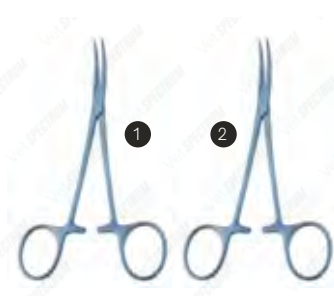

Vet Spectrum Halsted Mosquito Forceps - Titanium

Item #	Description	
SAH.714412T	Vet Spectrum Halsted Mosquito Forcep, 5" (12.5cm), Straight, Titanium (Non-Magnetic)	1
SAH.715412T	Vet Spectrum Halsted Mosquito Forcep, 5" (12.5cm), Curved, Titanium (Non-Magnetic)	2
SAH.719735T	Vet Spectrum Halsted Mosquito Forcep, 5" (12.5cm), Straight, 1x2 Teeth, Titanium (Non-Magnetic)	1
SAH.719736T	Vet Spectrum Halsted Mosquito Forcep, 5" (12.5cm), Curved, 1x2 Teeth, Titanium (Non-Magnetic)	2