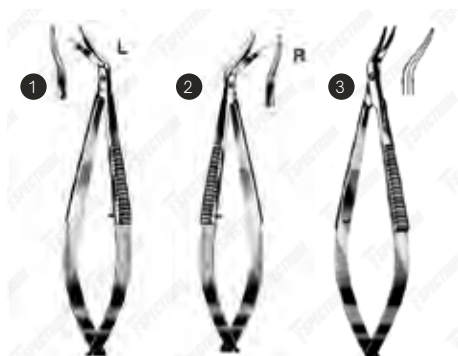

Spectrum Castroviejo Scissor - Corneal

Item #	Description
SAH.50-2364	Spectrum Castroviejo Corneal Scissor, 4.375" (11cm), Curved Left 1
SAH.50-2365	Spectrum Castroviejo Corneal Scissor, 4.375" (11cm), Curved Right 2
SAH.50-2367	Spectrum Castroviejo Corneal Scissor, 4.375" (11cm), Curved Back 3

Vet Spectrum Castroviejo Scissor - Iridectomy

Item #	Description
SAH.720729	Vet Spectrum Castroviejo Scissor, 4" (10cm), Curved, Sharp Tips
SAH.720740	Vet Spectrum Castroviejo Scissor, 4" (10cm), Curved, Blunt Tips