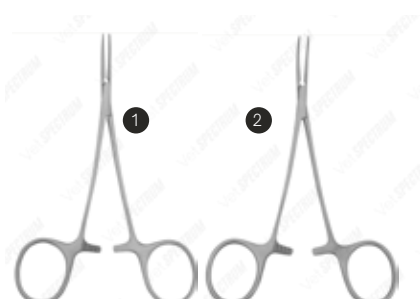

Vet Spectrum Hartmann Mosquito Forceps

Item #	Description
SAH.722508	Vet Spectrum Hartmann Mosquito Forcep, 4" (10cm), Straight ①
SAH.722509	Vet Spectrum Hartmann Mosquito Forcep, 4" (10cm), Curved ②
SAH.760213	Vet Spectrum Hartmann Mosquito Forcep, 4" (10cm), Straight, Micro Tips ①
SAH.720521	Vet Spectrum Hartmann Mosquito Forcep, 4" (10cm), Curved, Micro Tips ②