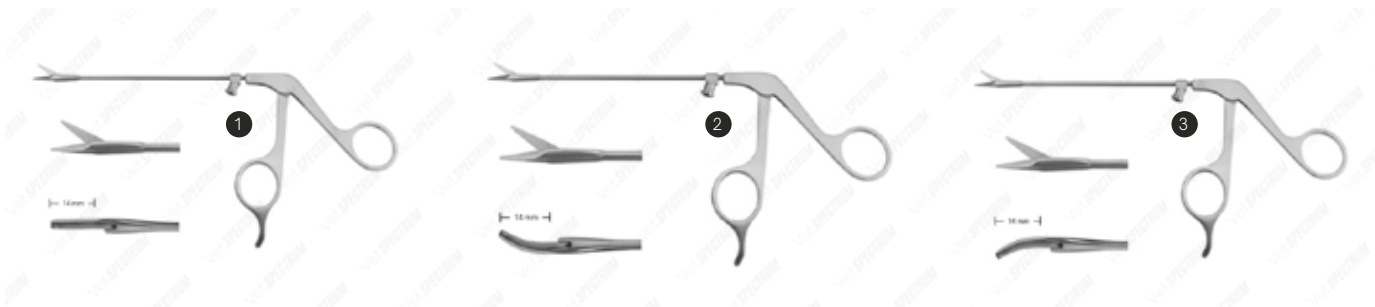

Long Shaft Scissors

Spectrum Olivecrona Scissor

Item #	Description
SAH.770015	Spectrum Olivecrona Scissor, 9" (23cm), 5.5" (14cm) Working Length, Straight, Toothed Jaw

Vet Spectrum Olivecrona Scissor

Item #	Description	
SAH.724021	Vet Spectrum Olivecrona Nasal Scissor, 5.5" (13.5cm) Working Length, Straight, 1 Toothed Blade	1
SAH.724022	Vet Spectrum Olivecrona Nasal Scissor, 5.5" (13.5cm) Working Length, Curved Right, 1 Toothed Blade	2
SAH.724023	Vet Spectrum Olivecrona Nasal Scissor, 5.5" (13.5cm) Working Length, Curved Left, 1 Toothed Blade	3