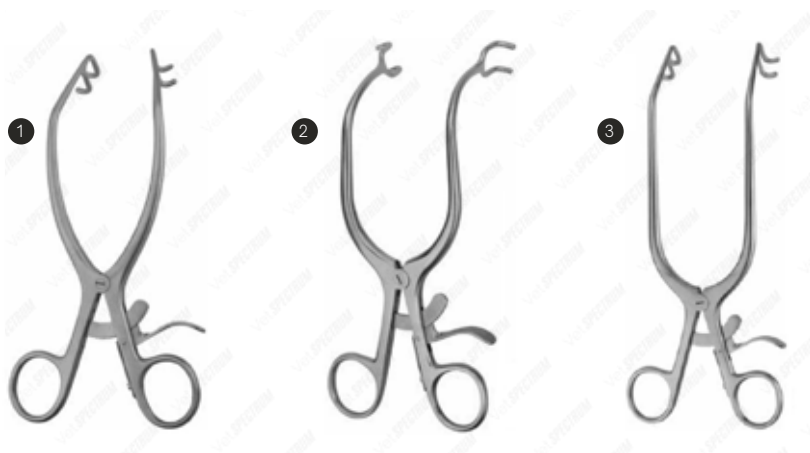

Vet Spectrum Gelpi Kolbel Retractor

Item #	Description
SAH.701190	Vet Spectrum Gelpi Kolbel Retractor, 7.5" (19cm), Horizontal Blunt Arms ①
SAH.701191	Vet Spectrum Gelpi Kolbel Retractor, 7.5" (19cm), Vertical Blunt Arms ②
SAH.701192	Vet Spectrum Gelpi Kolbel Retractor, 8.75" (22cm), Horizontal Blunt Arms ③