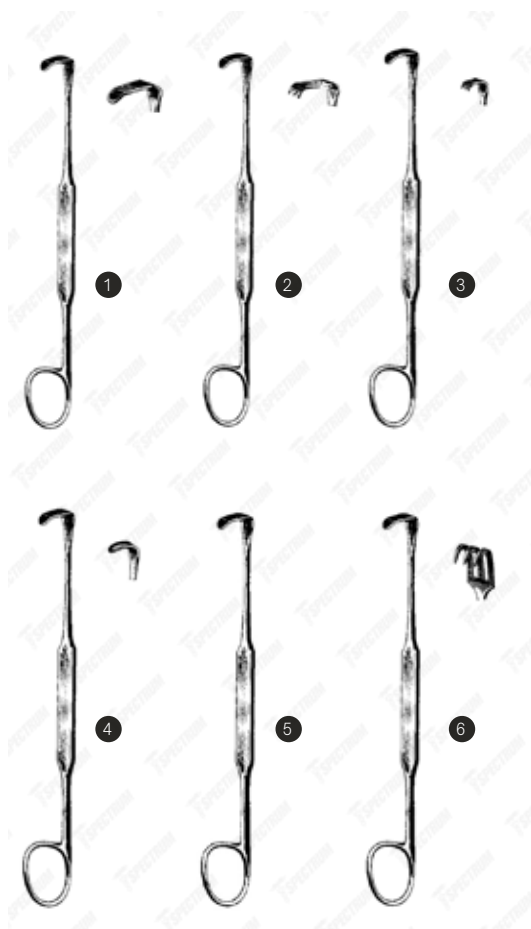

Vet Spectrum Meyerding Retractor (Double-Ended Senn Style)

Item #	Description
SAH.732011	Vet Spectrum Meyerding Retractor, 6.25" (16cm), Double Ended, Sharp/Blunt, 16x5mm Blunt End

Retractors Hand-Held

Spectrum Meyerding Finger Retractor