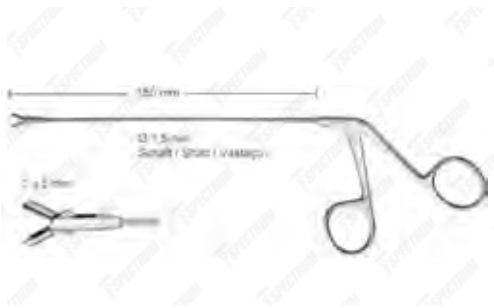

Biopsy Punches

Biopsy Punches

Spectrum General Nasal Biopsy Forcep

Item #	Description
SAH.23-3210	Spectrum Nasal Biopsy Forcep, 5.9" (150mm) Working Length, Oval Cup Jaws - 3 x 5mm

Spectrum Malleable Biopsy Forcep