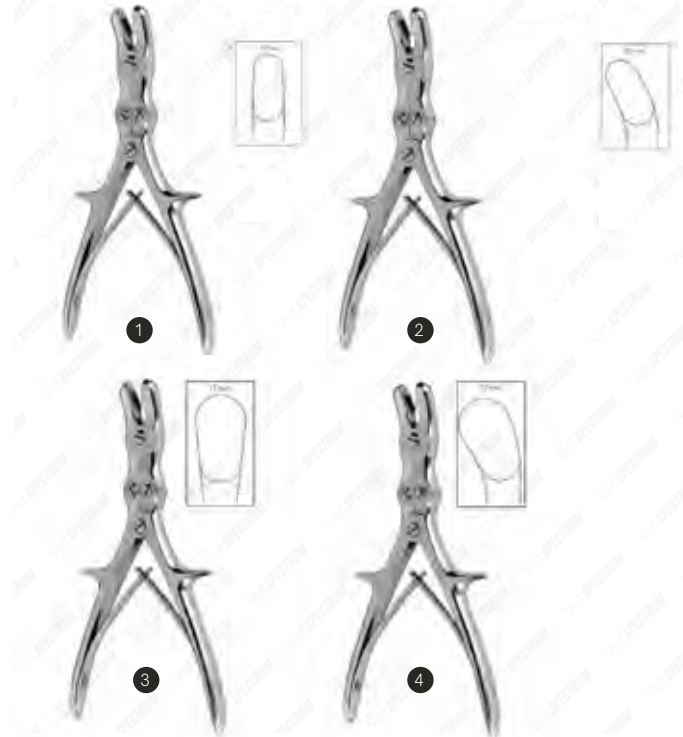

Vet Spectrum Stille-Luer Rongeur

Item #	Description
SAH.741110	Vet Spectrum Stille-Luer Bone Rongeur, 8.75" (22cm), Straight, Double Action, 10mm Jaw ①
SAH.741111	Vet Spectrum Stille-Luer Bone Rongeur, 8.75" (22cm), Curved, Double Action, 10mm Jaw ②
SAH.701752	Vet Spectrum Stille-Luer Bone Rongeur, 10.75" (27cm), Straight, Double Action, 17mm Jaw ③
SAH.701753	Vet Spectrum Stille-Luer Bone Rongeur, 10.75" (27cm), Curved, Double Action, 17mm Jaw ④