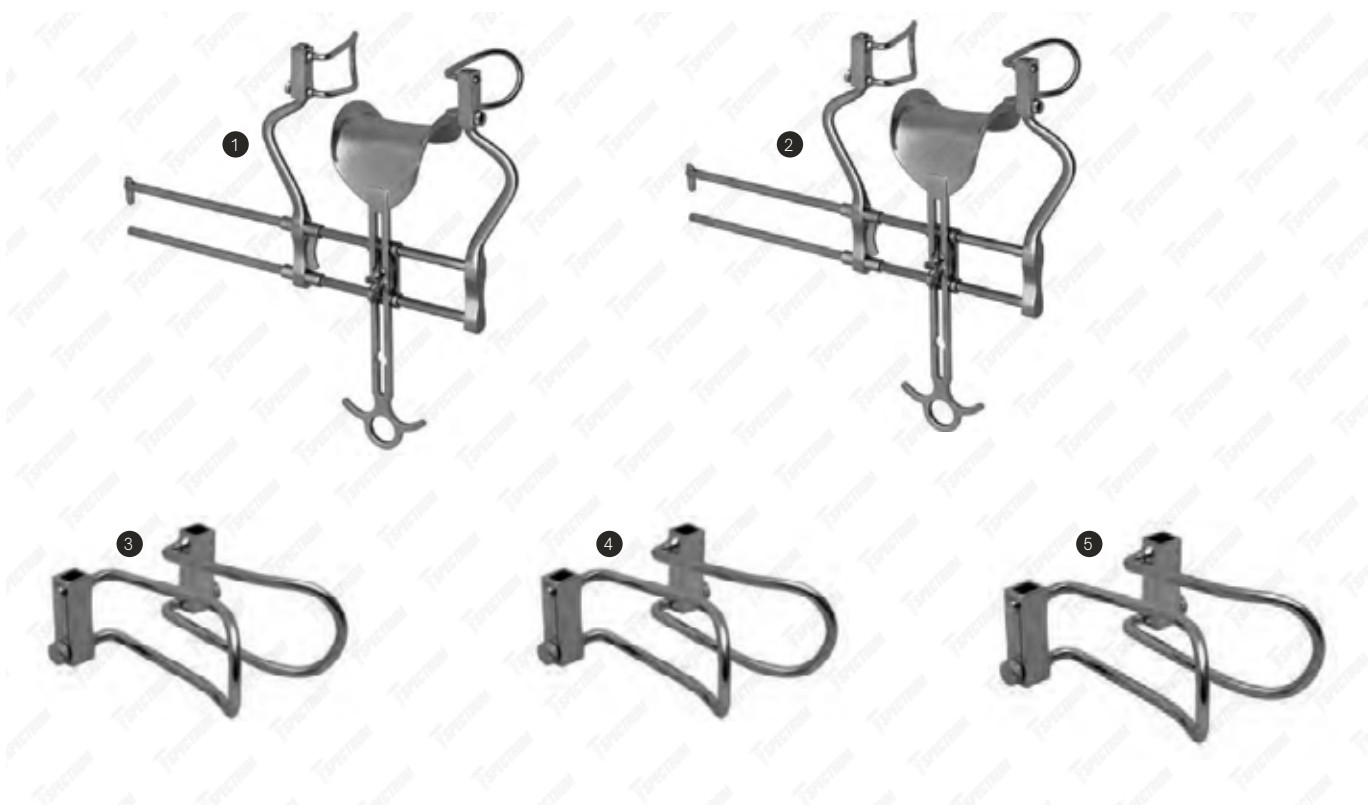

Spectrum Balfour Retractor - US-Style (RaTCheting)

Item #	Description	
SAH.25-5132	Spectrum Balfour Retractor, 7" (180mm) Spread, Center Blade: 75x50mm, Side Blades: 75x50mm, US Style, Ratcheting	1
SAH.25-5133	Spectrum Balfour Retractor, 10" (250mm) Spread, Center Blade: 75x50mm, Side Blades: 75x50mm, US Style, Ratcheting	2
SAH.25-5133B1	Spectrum Interchangeable Balfour Retractor Side Blades, for US Style (SAH.25-5132 and SAH.25-5133), 1.96" (5cm) Deep, Pair	3
SAH.25-5133B2	Spectrum Interchangeable Balfour Retractor Side Blades, for US Style (SAH.25-5132 and SAH.25-5133), 2.95" (7.5cm) Deep, Pair	4
SAH.25-5133B3	Spectrum Interchangeable Balfour Retractor Side Blades, for US Style (SAH.25-5132 and SAH.25-5133), 4" (10cm) Deep, Pair	5