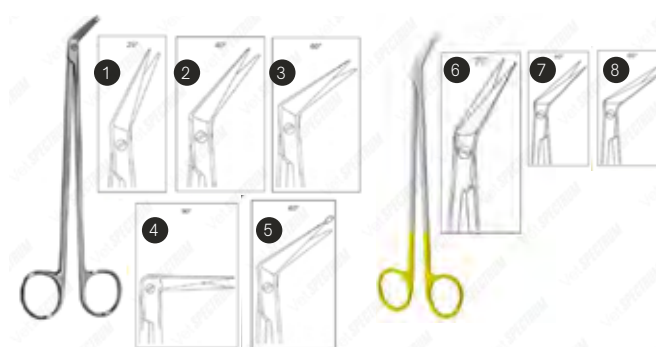

Vet Spectrum Potts-Smith Scissor

Item #	Description	
SAH.722773	Vet Spectrum Potts-Smith Scissor, 5.25" (13cm), 25 Degree Angled, Sharp Tips	1
SAH.722774	Vet Spectrum Potts-Smith Scissor, 5.25" (13cm), 40 Degree Angled, Sharp Tips	2
SAH.720775	Vet Spectrum Potts-Smith Scissor, 5.25" (13cm), 60 Degree Angled, Sharp Tips	3
SAH.720776	Vet Spectrum Potts-Smith Scissor, 5.25" (13cm), 90 Degree Angled, Sharp Tips	4
SAH.720777	Vet Spectrum Potts-Smith Scissor, 7.5" (19cm), 25 Degree Angled, Sharp Tips	1
SAH.720778	Vet Spectrum Potts-Smith Scissor, 7.5" (19cm), 40 Degree Angled, Sharp Tips	2
SAH.720779	Vet Spectrum Potts-Smith Scissor, 7.5" (19cm), 60 Degree Angled, Sharp Tips	3
SAH.720780	Vet Spectrum Potts-Smith Scissor, 7.5" (19cm), 60 Degree Angled, Sharp/Blunt Bulb Tip	5
SAH.720781	Vet Spectrum Potts-Smith Scissor, 7.5" (19cm), 25 Degree Angled, Sharp Tips, TC	6
SAH.720782	Vet Spectrum Potts-Smith Scissor, 7.5" (19cm), 40 Degree Angled, Sharp Tips, TC	7
SAH.720783	Vet Spectrum Potts-Smith Scissor, 7.5" (19cm), 65 Degree Angled, Sharp Tips, TC	8