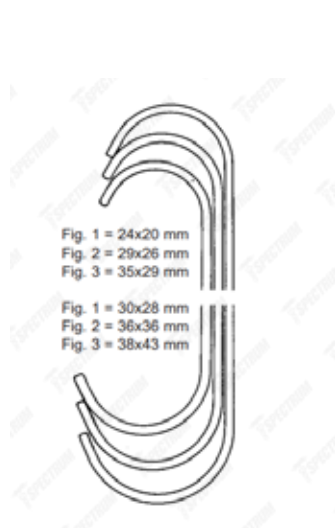

Retractors Hand-Held

Spectrum Roux Retractor

Item #	Description
SAH.20-1014	Spectrum Roux Retractor, 5.5" (14cm), (24x20mm / 30x28mm), Pair
SAH.20-1016	Spectrum Roux Retractor, 6" (15cm), (29x26mm / 36x36mm), Pair
SAH.20-1017	Spectrum Roux Retractor, 6.75" (17cm), (35x29mm / 38x43mm), Pair