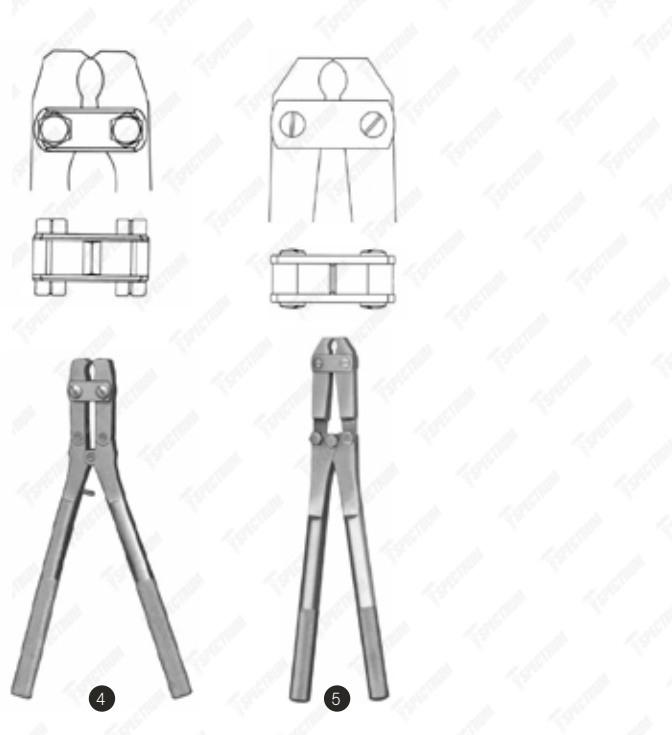

Spectrum Pin Cutter - Front/End Cutting

Item #	Description
SAH.99-150	Spectrum Pin Cutter, 6" (15cm), End Cutting, Cuts Up To 3/64" (1.5mm), Double Action, TC ①
SAH.20-7021	Spectrum Pin Cutter, 7.5" (19cm), Cannulated End Cutting, Cuts Up To 1/16" (1.6mm), Single Action ②
SAH.99-152	Spectrum Pin Cutter, 9" (23cm), End Cutting, Cuts Up To 3/32" (2.5mm), Double Action, TC ③
SAH.20-2601	Spectrum Pin Cutter, 10" (25.5cm), End Cutting, Cuts Up To 1/8" (3.2mm), Double Action ④
SAH.99-151	Spectrum Pin Cutter, 16" (41cm), End Cutting, Cuts Up To 17/64" (7mm), Double Action ⑤