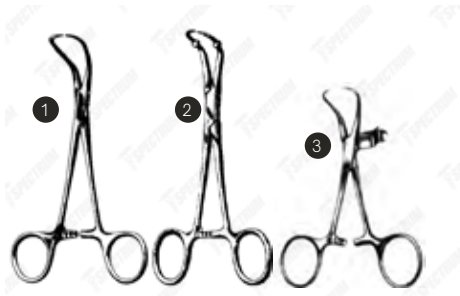

Towel Forceps

Spectrum Backhaus Towel Forceps

Item #	Description	
SAH.60-2231	Spectrum Backhaus Towel Forcep, 3.5" (9cm)	1
SAH.60-2232	Spectrum Backhaus Towel Forcep, 4.5" (11cm)	1
SAH.60-2221	Spectrum Backhaus Towel Forcep, 5.25" (13.5cm)	1
SAH.60-2233	Spectrum Backhaus Towel Forcep, 6" (15cm)	1
SAH.60-2234	Spectrum Backhaus (Roeder) Towel Forcep, 5" (13cm), W/ Ball Stops	2
SAH.60-2235	Spectrum Backhaus Towel Forcep, 4.5" (11cm), W/ Clip	3