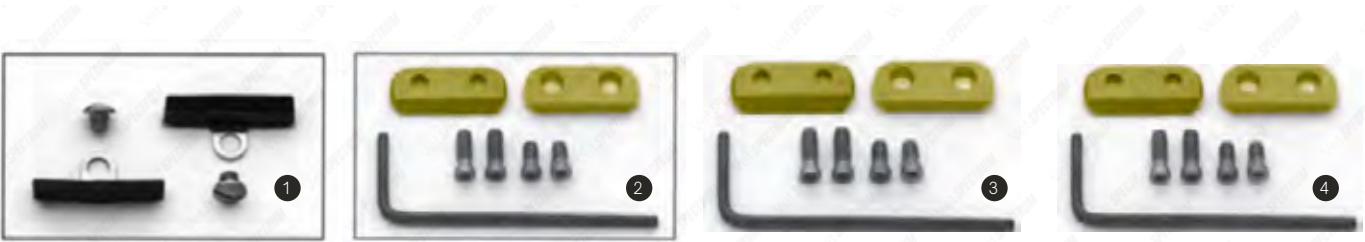

Vet Spectrum Hercules Pin Cutter - Replacement Parts

Item #	Description
SAH.701463	Vet Spectrum Hercules Replacement Rubber Jaws - Includes 1 Pair of Rubber Jaws and 1 Pair of Screws, For ALL SIZES ①
SAH.701462	Vet Spectrum Hercules Replacement TC-Blades - Includes 1 Pair of TC-Blades, 2 Pairs of Screws and 1 Allen Key, For SAH.701460 ②
SAH.701466	Vet Spectrum Hercules Replacement TC-Blades - Includes 1 Pair of TC-Blades, 2 Pairs of Screws and 1 Allen Key, For SAH.701464 ③
SAH.701468	Vet Spectrum Hercules Replacement TC-Blades - Includes 1 Pair of TC-Blades, 2 Pairs of Screws and 1 Allen Key, For SAH.701467 ④