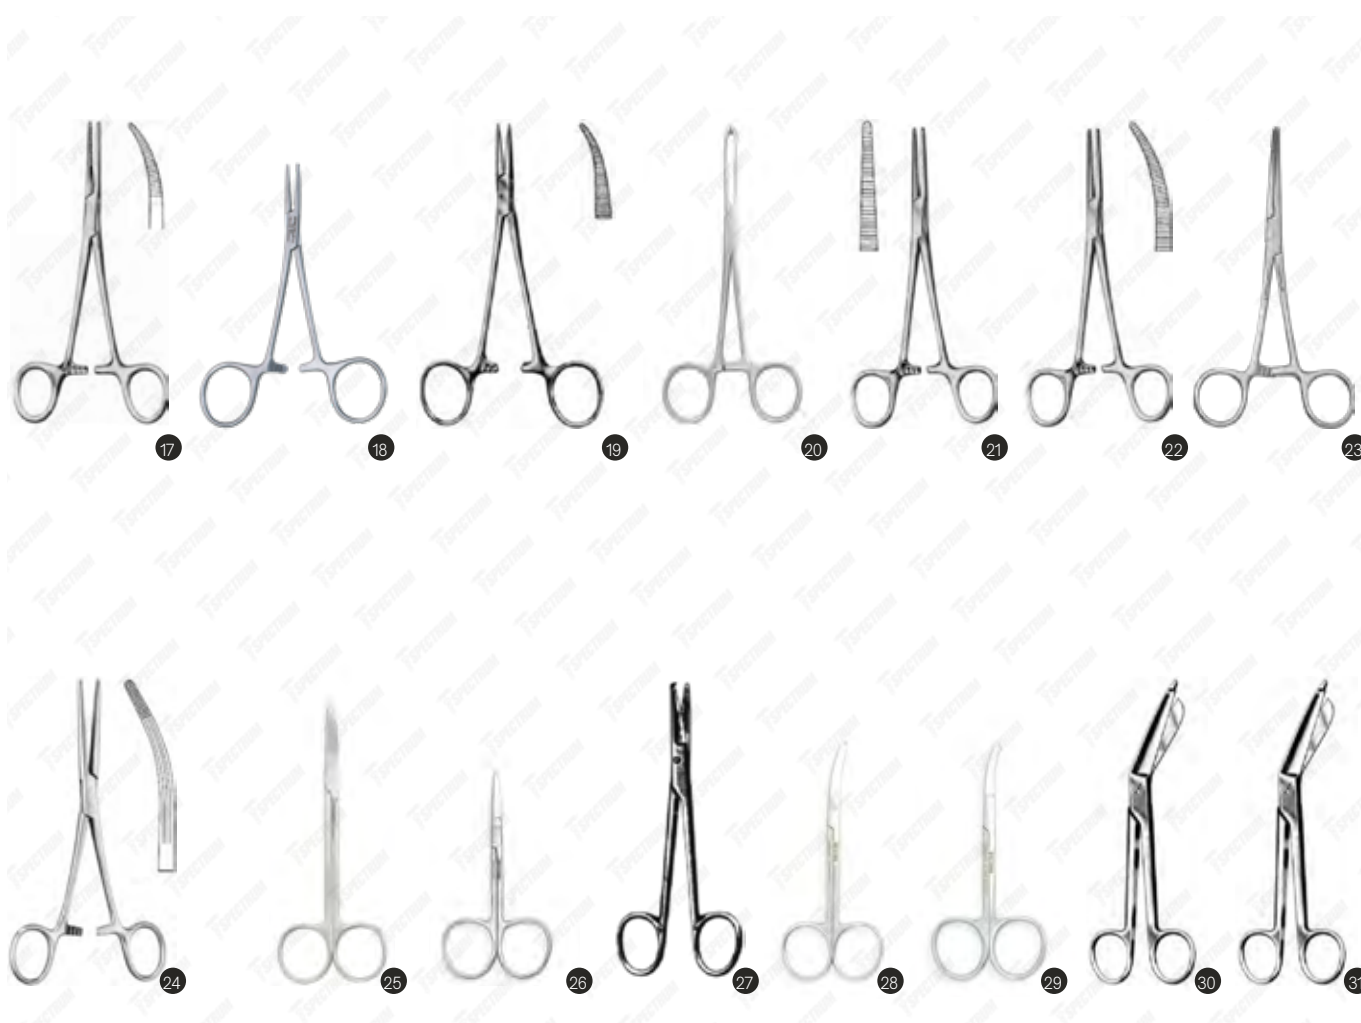

Dual Chuck Hand Chuck | Vet Spectrum Dual Chuck Hand Chuck

Item #	Description	QTY in Kit
SAH.EV002730	Vet Spectrum Dual Hand Chuck Handle	1
SAH.EV002731	Vet Spectrum Dual Hand Chuck Sterile Drill Adaptor	1
SAH.EV002732	Vet Spectrum Dual Hand Chuck & Mini Dual Hand Chuck Tightening Bar	1
SAH.EV002733	Vet Spectrum Dual Hand Chuck Extension Tube	1
SAH.EV002734	Vet Spectrum Dual Hand Chuck Jacobs Chuck Key	1

Vet Spectrum Mini Hand Chuck | Vet Spectrum Mini Hand Chuck

Item #	Description	QTY in Kit
SAH.EV002736	Vet Spectrum Mini Dual Hand Chuck, Handle	1
SAH.EV002737	Vet Spectrum Mini Dual Hand Chuck, Sterile Drill Adaptor	1
SAH.EV002732	Vet Spectrum Dual Hand Chuck & Mini Dual Hand Chuck Tightening Bar	1
SAH.EV002738	Vet Spectrum Mini Dual Hand Chuck, Extension Tube	1
SAH.EV002739	Vet Spectrum Mini Dual Hand Chuck, Jacobs Chuck Key	1

Best Selling Pattern

Best Selling Pattern

Spectrum Best Selling Patterns

Item #	Description	
SAH.40-5031	Spectrum Olsen-Hegar Needle Holder, 5.5" (14cm), TC	1
SAH.40-5071	Spectrum Olsen-Hegar Needle Holder, 6.5" (16.5cm), TC	2
SAH.40-4571	Spectrum Mayo-Hegar Needle Holder, 6.25" (16cm), TC	3
SAH.40-4631	Spectrum Mayo-Hegar Needle Holder, 7" (18cm), TC	4
SAH.50-1171	Spectrum Mayo Scissor, 6.75" (17cm), Straight	5
SAH.50-1181	Spectrum Mayo Scissor, 6.75" (17cm), Curved	6
SAH.50-1221	Spectrum Metzenbaum (Nelson) Scissor, 7" (18cm), Straight	7
SAH.50-1231	Spectrum Metzenbaum (Nelson) Scissor, 7" (18cm), Curved	8
SAH.22-2381	Spectrum Knife Handle, #3, 5.5" (14cm)	9
SAH.22-2391	Spectrum Knife Handle, #4, 5.5" (14cm)	10
SAH.30-3471	Spectrum Adson Tissue Forcep, 4.75" (12cm), 1x2 Teeth	11
SAH.30-357B	Spectrum Adson-Brown Tissue Forcep, 4.75" (12cm), 9x9 Teeth	12
SAH.20-1118	Spectrum Adson-Brown Tissue Forceps, 4.75" (12cm), 7x7 Teeth	13
SAH.60-2231	Spectrum Backhaus Towel Forcep, 3.5" (9cm)	14
SAH.60-2221	Spectrum Backhaus Towel Forcep, 5.25" (13.5cm)	15
SAH.60-1881	Spectrum Kelly Forcep, 5.5" (14cm), Straight	16