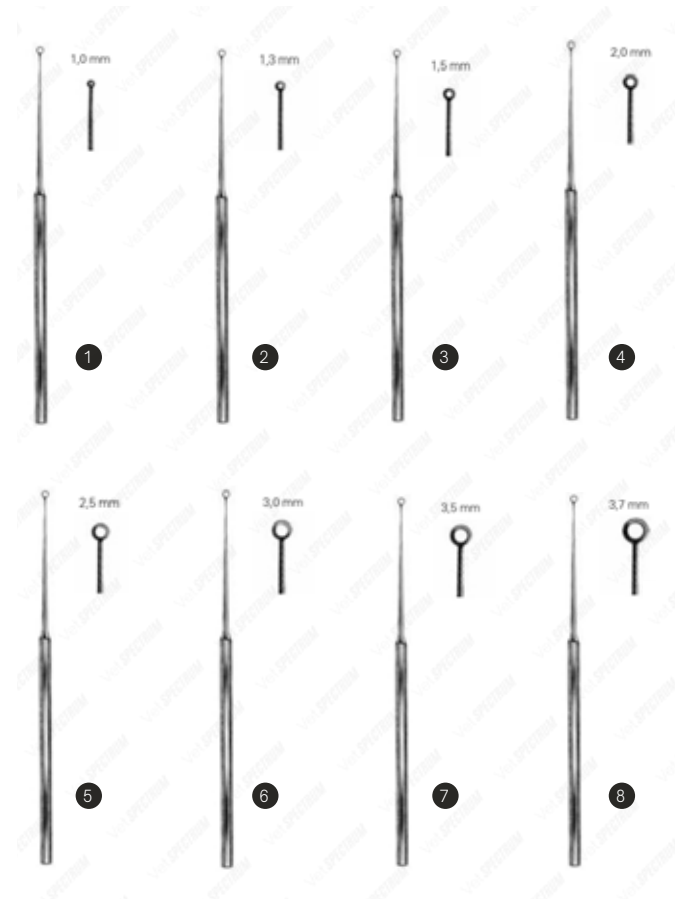

Curettes

Spectrum Buck Ear Curette - Angled - Blunt

Item #	Description	
SAH.25-697	Spectrum Buck Ear Curette, 5.75" (14.5cm), Angled, Blunt, Size 00 (1.5mm)	1
SAH.25-700	Spectrum Buck Ear Curette, 5.75" (14.5cm), Angled, Blunt, Size 0 (1.9mm)	2
SAH.25-699	Spectrum Buck Ear Curette, 5.75" (14.5cm), Angled, Blunt, Size 1 (1.9mm)	3
SAH.23-2101A	Spectrum Buck Ear Curette, 5.75" (14.5cm), Angled, Blunt, Size 2 (3mm)	4
SAH.25-701	Spectrum Buck Ear Curette, 5.75" (14.5cm), Angled, Blunt, Size 3 (3.4mm)	5
SAH.25-702	Spectrum Buck Ear Curette, 5.75" (14.5cm), Angled, Blunt, Size 4 (4.0mm)	6
SAH.25-703	Spectrum Buck Ear Curette, 5.75" (14.5cm), Angled, Blunt, Size 5 (4.5mm)	7

Vet Spectrum Buck Ear Curette - Angled - Blunt

Item #	Description	
SAH.702885	Vet Spectrum Buck Ear Curette, 6.5" (16.5cm), Angled, Blunt, Size 000 (1.0mm)	1
SAH.702886	Vet Spectrum Buck Ear Curette, 6.5" (16.5cm), Angled, Blunt, Size 00 (1.3mm)	2
SAH.702887	Vet Spectrum Buck Ear Curette, 6.5" (16.5cm), Angled, Blunt, Size 0 (1.5mm)	3
SAH.702888	Vet Spectrum Buck Ear Curette, 6.5" (16.5cm), Angled, Blunt, Size 1 (2.0mm)	4
SAH.702889	Vet Spectrum Buck Ear Curette, 6.5" (16.5cm), Angled, Blunt, Size 2 (2.5mm)	5
SAH.702890	Vet Spectrum Buck Ear Curette, 6.5" (16.5cm), Angled, Blunt, Size 3 (3.0mm)	6
SAH.702891	Vet Spectrum Buck Ear Curette, 6.5" (16.5cm), Angled, Blunt, Size 4 (3.5mm)	7
SAH.702892	Vet Spectrum Buck Ear Curette, 6.5" (16.5cm), Angled, Blunt, Size 5 (3.7mm)	8