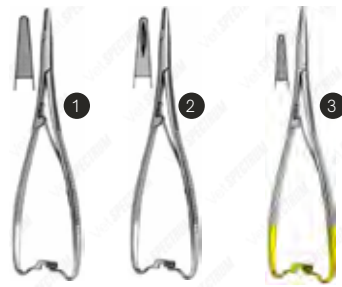

Vet Spectrum Mathieu Needle Holder

Item #	Description	
SAH.720865	Vet Spectrum Mathieu Needle Holder, 6.75" (17cm), Standard Shanks	1
SAH.720866	Vet Spectrum Mathieu Needle Holder, 8" (20cm), Standard Shanks	1
SAH.720867	Vet Spectrum Mathieu Needle Holder, 6.75" (17cm), Standard Shanks, Fenestrated Jaw	2
SAH.720868	Vet Spectrum Mathieu Needle Holder, 8" (20cm), Standard Shanks, Fenestrated Jaw	2
SAH.720845	Vet Spectrum Mathieu Needle Holder, 6.75" (17cm), Standard Shanks, TC	3
SAH.720846	Vet Spectrum Mathieu Needle Holder, 8" (20cm), Standard Shanks, TC	3