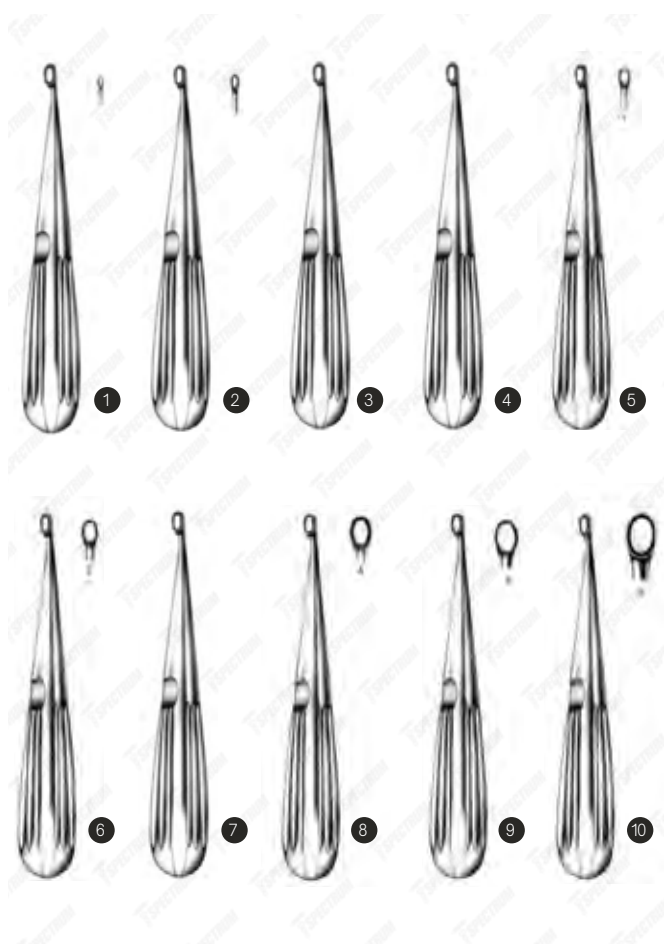

Curettes

Spectrum Spratt Curette - Straight - Oval Cup

Item #	Description
SAH.20-8340	Spectrum Spratt Bone Curette, 6.75" (17cm), Straight, Hollow Handle, Size 0000 (2.0mm) ①
SAH.20-8341	Spectrum Spratt Bone Curette, 6.75" (17cm), Straight, Hollow Handle, Size 000 (3.2mm) ②
SAH.20-6601	Spectrum Spratt Bone Curette, 6.75" (17cm), Straight, Hollow Handle, Size 00 (3.4mm) ③
SAH.20-6721	Spectrum Spratt Bone Curette, 6.75" (17cm), Straight, Hollow Handle, Size 0 (3.7mm) ④
SAH.20-8342	Spectrum Spratt Bone Curette, 6.75" (17cm), Straight, Hollow Handle, Size 1 (4.7mm) ⑤
SAH.20-8343	Spectrum Spratt Bone Curette, 6.75" (17cm), Straight, Hollow Handle, Size 2 (5.7mm) ⑥
SAH.20-4053	Spectrum Spratt Bone Curette, 6.75" (17cm), Straight, Hollow Handle, Size 3 (7.0mm) ⑦
SAH.20-8344	Spectrum Spratt Bone Curette, 6.75" (17cm), Straight, Hollow Handle, Size 4 (8.4mm) ⑧
SAH.20-8345	Spectrum Spratt Bone Curette, 6.75" (17cm), Straight, Hollow Handle, Size 5 (8.9mm) ⑨
SAH.20-8346	Spectrum Spratt Bone Curette, 6.75" (17cm), Straight, Hollow Handle, Size 6 (10.2mm) ⑩