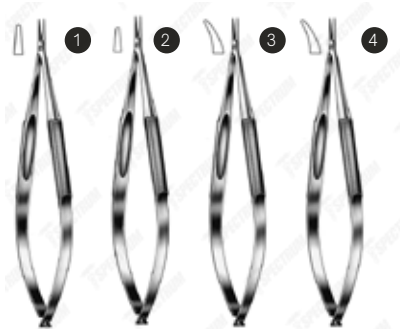

Spectrum Barraquer Needle Holder - 4.5" (11.5cm)

Item #	Description	
SAH.40-4195	Spectrum Barraquer Needle Holder, 4.5" (11.5cm), Straight, Smooth, Without Lock	1
SAH.40-4154	Spectrum Barraquer Needle Holder, 4.5" (11.5cm), Straight, Smooth, With Lock	2
SAH.40-4153	Spectrum Barraquer Needle Holder, 4.5" (11.5cm), Curved, Smooth, Without Lock	3
SAH.40-4155	Spectrum Barraquer Needle Holder, 4.5" (11.5cm), Curved, Smooth, With Lock	4