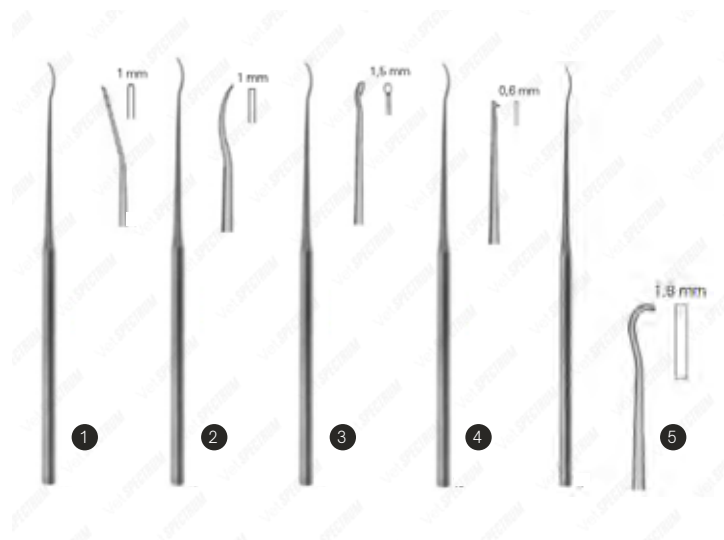

Vet Spectrum Rosen Hook

Item #	Description
SAH.780072	Vet Spectrum Rosen Elevator, 6.25" (15.5 cm), Straight, 1mm Angled Tip ①
SAH.780073	Vet Spectrum Rosen Periosteal Raspatory, 6.25" (15.5 cm), Straight, 1mm Hook Semi-Curved Tip ②
SAH.780074	Vet Spectrum Rosen Curette, 6.25" (15.5 cm), Straight, 1.5mm Angled Tip ③
SAH.780075	Vet Spectrum Rosen Hooklet, 6.25" (15.5 cm), Straight, 0.6mm Tip ④
SAH.703022	Vet Spectrum Rosen Periosteal Raspatory, 6.25" (15.5 cm), Straight, 1.8mm Hook Curve Tip ⑤