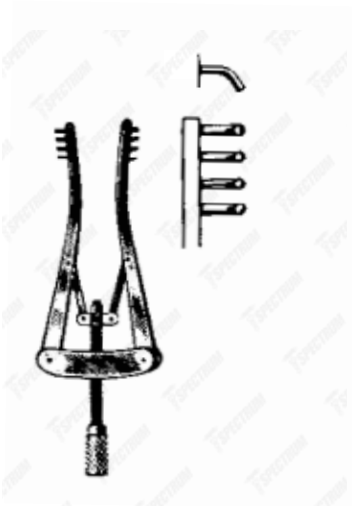

Spectrum Finsen Retractor

Item #	Description
SAH.25-3750	Spectrum Finsen Retractor, 2.75" (7cm), Sharp
SAH.25-3751	Spectrum Finsen Retractor, 2.75" (7cm), Blunt