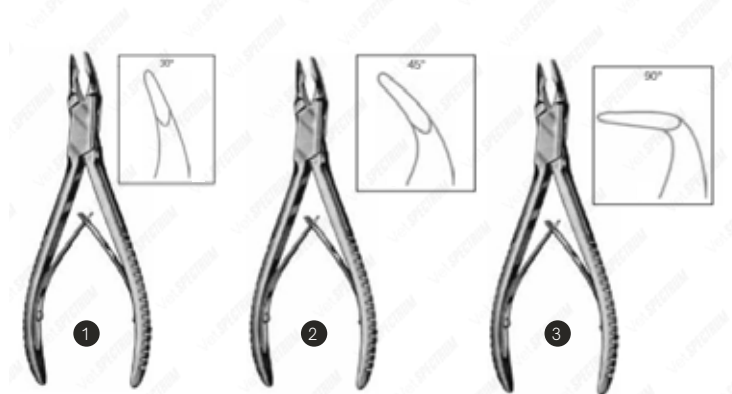

Vet Spectrum Blumenthal Rongeur

Item #	Description
SAH.702905	Vet Spectrum Blumenthal Bone Rongeur, 6" (15.5cm), 30 Deg. Angle, Single Action, 3.5mm Jaw ①
SAH.702906	Vet Spectrum Blumenthal Bone Rongeur, 6" (15.5cm), 45 Deg. Angle, Single Action, 3.5mm Jaw ②
SAH.701750	Vet Spectrum Blumenthal Bone Rongeur, 6" (15.5cm), 90 Deg. Angle, Single Action, 3.5mm Jaw ③