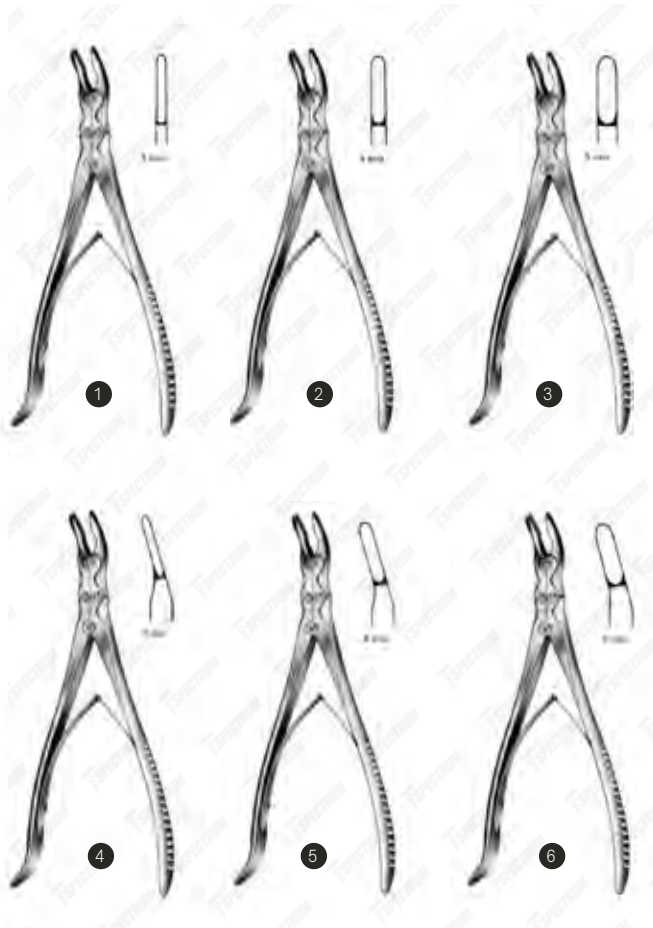

Rongeurs - Double Action

Spectrum Smith-Petersen Rongeur

Item #	Description
SAH.21-8252	Spectrum Smith-Petersen Bone Rongeur, 9.5" (24cm), Straight, Double Action, 3mm Jaw 1
SAH.21-8254	Spectrum Smith-Petersen Bone Rongeur, 9.5" (24cm), Straight, Double Action, 4mm Jaw 2
SAH.21-8256	Spectrum Smith-Petersen Bone Rongeur, 9.5" (24cm), Straight, Double Action, 5mm Jaw 3
SAH.21-8258	Spectrum Smith-Petersen Bone Rongeur, 9.5" (24cm), Angled, Double Action, 3mm Jaw 4
SAH.21-8360	Spectrum Smith-Petersen Bone Rongeur, 9.5" (24cm), Angled, Double Action, 4mm Jaw 5
SAH.21-8362	Spectrum Smith-Petersen Bone Rongeur, 9.5" (24cm), Angled, Double Action, 5mm Jaw 6