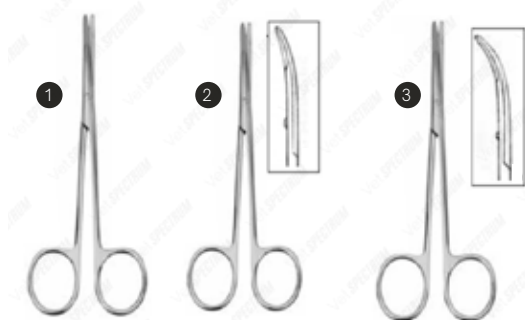

Vet Spectrum Ragnell Scissor

Item #	Description	
SAH.720204	Vet Spectrum Ragnell Scissor, 5" (12.5cm), Straight, Flat Tips	1
SAH.720205	Vet Spectrum Ragnell Scissor, 5" (12.5cm), Slight Curve, Flat Tips	2
SAH.720206	Vet Spectrum Ragnell Scissor, 5" (12.5cm), Curve, Flat Tips	3

Spectrum Doyen Scissor

Item #	Description
SAH.50-8171	Spectrum Doyen Scissor, 6.9" (17.5cm), Straight, Serrated
SAH.50-8101	Spectrum Doyen Scissor, 6.9" (17.5cm), Curved, Serrated