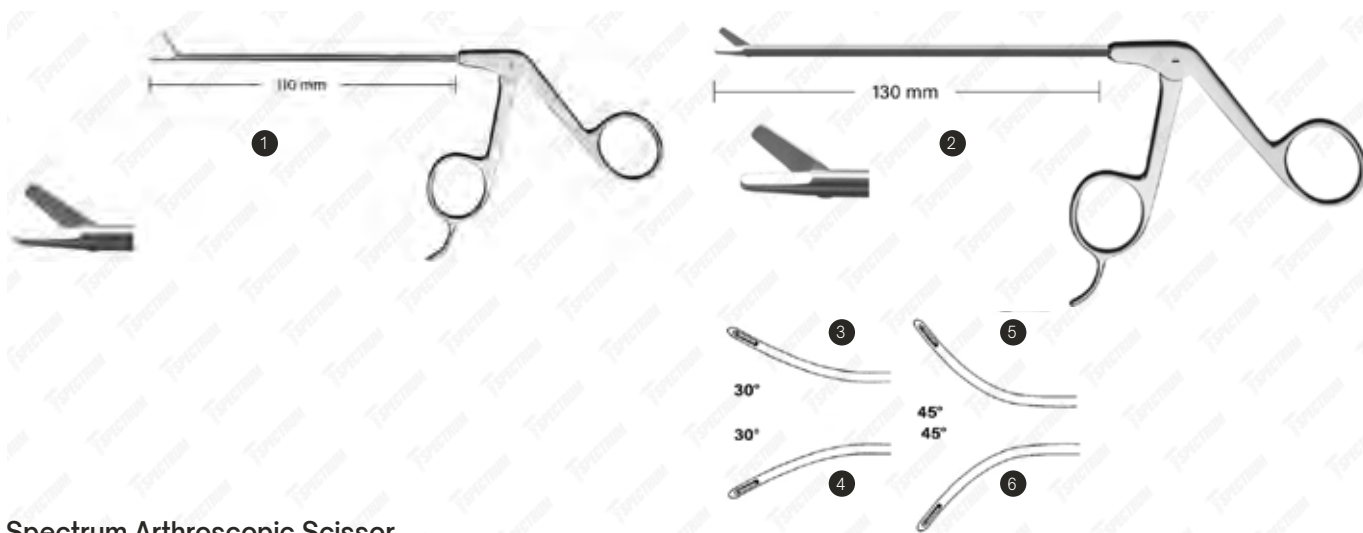

Spectrum Arthroscopic Scissor

Item #	Description	
SAH.720831	Spectrum Arthroscopic Biopsy Scissors, 4.33" (110mm) Working Length, 2.0mm Straight, W/o RaTChet	1
SAH.770031	Spectrum Arthroscopic Scissor, 5.1" (130mm) Working Length, 3.4mm Tip Width, Serrated, Straight	2
SAH.770032	Spectrum Arthroscopic Scissor, 5.1" (130mm) Working Length, 3.4mm Tip Width, Serrated, 30 Degree Curved Right	3
SAH.770033	Spectrum Arthroscopic Scissor, 5.1" (130mm) Working Length, 3.4mm Tip Width, Serrated, 30 Degree Curved Left	4
SAH.770034	Spectrum Arthroscopic Scissor, 5.1" (130mm) Working Length, 3.4mm Tip Width, Serrated, 45 Degree Curved Right	5
SAH.770035	Spectrum Arthroscopic Scissor, 5.1" (130mm) Working Length, 3.4mm Tip Width, Serrated, 45 Degree Curved Left	6