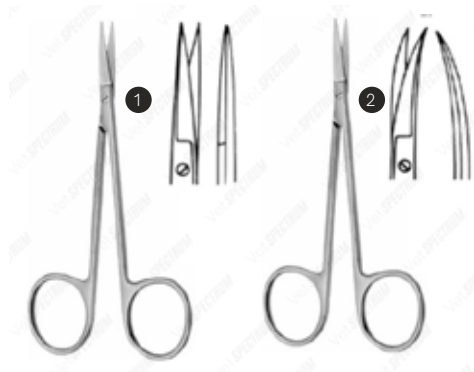

Vet Spectrum Iris Scissor - Delicate

Item #	Description	
SAH.720150	Vet Spectrum Iris Scissor, 4" (10cm), Straight, Delicate	1
SAH.720151	Vet Spectrum Iris Scissor, 4" (10cm), Curved, Delicate	2
SAH.720155	Vet Spectrum Iris Scissor, 4" (10cm), Straight, Very Delicate	
SAH.720156	Vet Spectrum Iris Scissor, 4" (10cm), Curved, Very Delicate