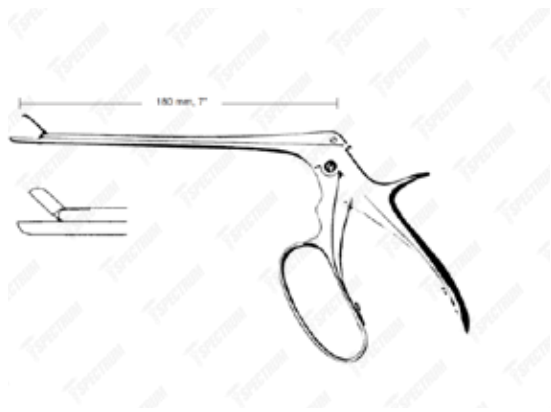

Spectrum Ferris-Smith Rongeur - Straight

Item #	Description
SAH.20-5669	Spectrum Ferris-Smith Rongeur, 7" (180mm), Straight, 2x10mm
SAH.20-5670	Spectrum Ferris-Smith Rongeur, 7" (180mm), Straight, 3x10mm
SAH.20-5671	Spectrum Ferris-Smith Rongeur, 7" (180mm), Straight, 4x10mm
SAH.20-5672	Spectrum Ferris-Smith Rongeur, 7" (180mm), Straight, 5x10mm