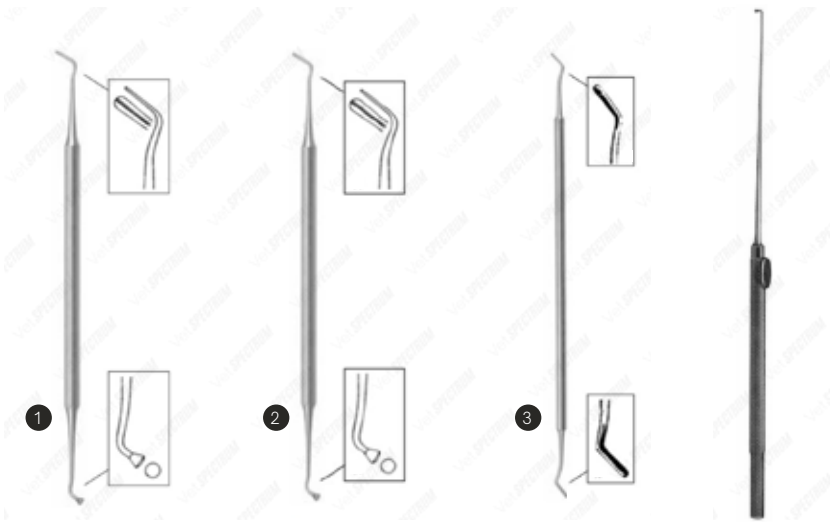

Vet Spectrum Woodson Dissector

Item #	Description
SAH.780030	Vet Spectrum Woodson Dura Dissector, 7" (18 cm), Double Ended, Elevator w/ Groove and 3mm Packer 1
SAH.780060	Vet Spectrum Woodson Dura Dissector, 10" (25 cm), Double Ended, Elevator w/ Groove and 3mm Packer 2
SAH.780061	Vet Spectrum Woodson Dura Dissector, 10" (25 cm), Double Ended, Elevator and Spatula 3

Vet Spectrum Krayenbuhl Vessel

Item #	Description
SAH.780033	Vet Spectrum Krayenbuhl Vessel Hook, 7.25" (18.5cm), Ball Tip
SAH.780032	Vet Spectrum Krayenbuhl Vessel Hook, 7.25" (18.5cm), Short Ball Tip
SAH.780035	Vet Spectrum Krayenbuhl Vessel Hook, 7.25" (18.5cm), Blunt Tip
SAH.780034	Vet Spectrum Krayenbuhl Vessel Hook, 7.25" (18.5cm), Sharp Tip