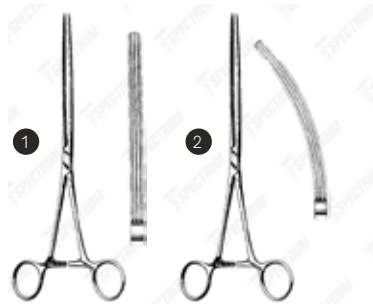

Spectrum Doyen Intestinal Forceps - Atraumatic

Item #	Description	
SAH.20-4405	Spectrum Doyen Intestinal Forcep (Baby), 5.125" (13cm), Straight, Atraumatic Jaws	1
SAH.20-4409	Spectrum Doyen Intestinal Forcep (Baby), 5.125" (13cm), Curved, Atraumatic Jaws	2
SAH.20-4406	Spectrum Doyen Intestinal Forcep (Baby), 6.25" (16cm), Straight, Atraumatic Jaws	1
SAH.20-4410	Spectrum Doyen Intestinal Forcep (Baby), 6.25" (16cm), Curved, Atraumatic Jaws	2
SAH.20-4407	Spectrum Doyen Intestinal Forcep (Baby), 7" (18cm), Straight, Atraumatic Jaws	1
SAH.20-4411	Spectrum Doyen Intestinal Forcep (Baby), 7" (18cm), Curved, Atraumatic Jaws	2
SAH.20-4408	Spectrum Doyen Intestinal Forcep (Baby), 8.25" (21cm), Straight, Atraumatic Jaws	1
SAH.20-4412	Spectrum Doyen Intestinal Forcep (Baby), 8.25" (21cm), Curved, Atraumatic Jaws	2
SAH.20-0353	Spectrum Doyen Intestinal Forcep, 9" (23cm), Straight, Atraumatic Jaws	1
SAH.20-0352	Spectrum Doyen Intestinal Forcep, 9" (23cm), Curved, Atraumatic Jaws	2