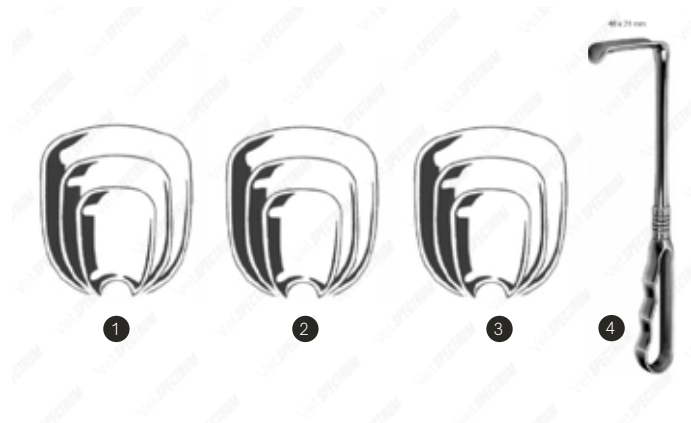

Vet Spectrum Richardson Retractor - Loop Handle

Item #	Description
SAH.760310	Vet Spectrum Richardson Retractor, 9.5" (24cm), 24x22mm Lip Working End, Loop Handle ①
SAH.760311	Vet Spectrum Richardson Retractor, 9.5" (24cm), 30x30mm Lip Working End, Loop Handle ②
SAH.760312	Vet Spectrum Richardson Retractor, 9.5" (24cm), 38x38mm Lip Working End, Loop Handle ③
SAH.760313	Vet Spectrum Richardson Retractor, 9.5" (24cm), 48x21mm Skinny Lip Working End, Loop Handle ④