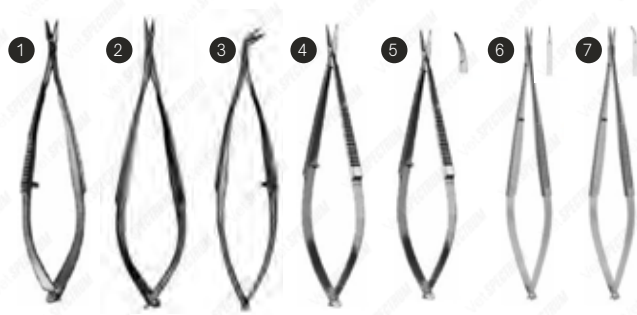

Vet Spectrum Vannas Scissor

Item #	Description	
SAH.720742	Vet Spectrum Vannas Scissor, 3.25" (8cm), Straight	1
SAH.720743	Vet Spectrum Vannas Scissor, 3.25" (8cm), Curved	2
SAH.720744	Vet Spectrum Vannas Scissor, 3.25" (8cm), Angled to Side	3
SAH.720747	Vet Spectrum Vannas Scissor, 4" (10cm), Straight, Very Delicate	4
SAH.721748	Vet Spectrum Vannas Scissor, 4" (10cm), Curved, Very Delicate	5
SAH.720745	Vet Spectrum Vannas Scissor, 6.25" (16cm), Straight	6
SAH.720746	Vet Spectrum Vannas Scissor, 6.25" (16cm), Curved	7