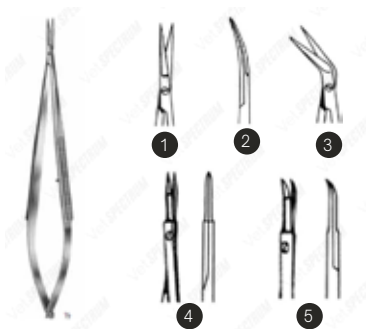

Vet Spectrum Jacobsen Scissor - Bayonet Handle

Item #	Description	
SAH.721773	Vet Spectrum Jacobsen Scissor, 7" (18cm), Straight, Spring Handle, Straight Sharp Blades, Bayonet Handle	1
SAH.721774	Vet Spectrum Jacobsen Scissor, 7" (18cm), Straight, Spring Handle, Curved Sharp Blades, Bayonet Handle	2
SAH.721775	Vet Spectrum Jacobsen Scissor, 7" (18cm), Straight, Spring Handle, Angled Sharp Blades, Bayonet Handle	3
SAH.721776	Vet Spectrum Jacobsen Scissor, 7" (18cm), Straight, Spring Handle, Micro Straight Sharp Blades, Bayonet Handle	4
SAH.721777	Vet Spectrum Jacobsen Scissor, 7" (18cm), Straight, Spring Handle, Micro Curved Blades, Bayonet Handle	5