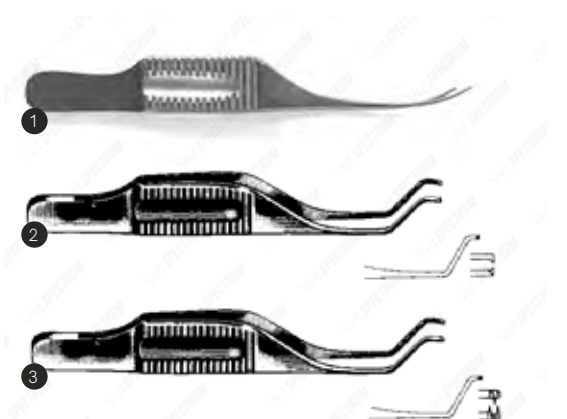

Vet Spectrum Iris Forceps - Gill

Item #	Description
SAH.760202	Vet Spectrum Gill Iris Forcep, 3" (3.5cm), 1x2 Micro Teeth 1
SAH.722639	Vet Spectrum Gill-Hess Iris Forcep, 3" (7.5cm), Angled, Teeth Downwards 2
SAH.722640	Vet Spectrum Gill-Hess Iris Forcep, 3" (7.5cm), Angled, Teeth Lateral 3