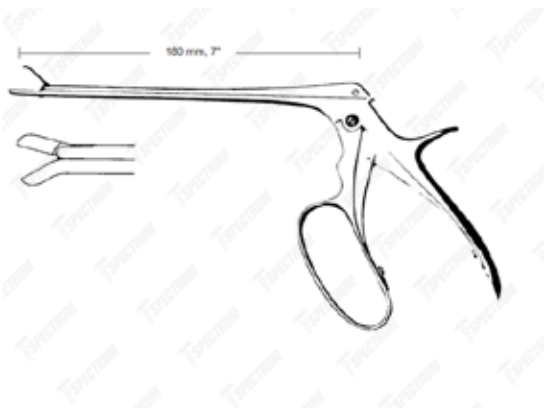

Spectrum Ferris-Smith Rongeur - Angled Down

Item #	Description
SAH.20-5677	Spectrum Ferris-Smith Rongeur, 7" (180mm), Angled Down, 2x10mm
SAH.20-5678	Spectrum Ferris-Smith Rongeur, 7" (180mm), Angled Down, 3x10mm
SAH.20-5679	Spectrum Ferris-Smith Rongeur, 7" (180mm), Angled Down, 4x10mm
SAH.20-5680	Spectrum Ferris-Smith Rongeur, 7" (180mm), Angled Down, 5x10mm