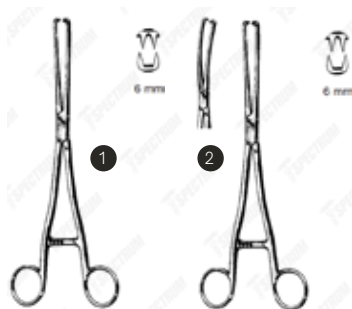

Spectrum Tenaculum Forcep - Museux

Item #	Description
SAH.700012	Spectrum Museux Tenaculum Vulsellum Forcep, 9.5" (24cm), 2x2 Teeth, 6mm Jaw Width, Straight ①
SAH.700015	Spectrum Museux Tenaculum Vulsellum Forcep, 9.5" (24cm), 2x2 Teeth, 6mm Jaw Width, Curved ②
SAH.700013	Spectrum Museux Tenaculum Vulsellum Forcep, 9.5" (24cm), 2x2 Teeth, 8mm Jaw Width, Straight ①
SAH.700016	Spectrum Museux Tenaculum Vulsellum Forcep, 9.5" (24cm), 2x2 Teeth, 8mm Jaw Width, Curved ②
SAH.700014	Spectrum Museux Tenaculum Vulsellum Forcep, 9.5" (24cm), 2x2 Teeth, 10mm Jaw Width, Straight ①
SAH.700017	Spectrum Museux Tenaculum Vulsellum Forcep, 9.5" (24cm), 2x2 Teeth, 10mm Jaw Width, Curved ②