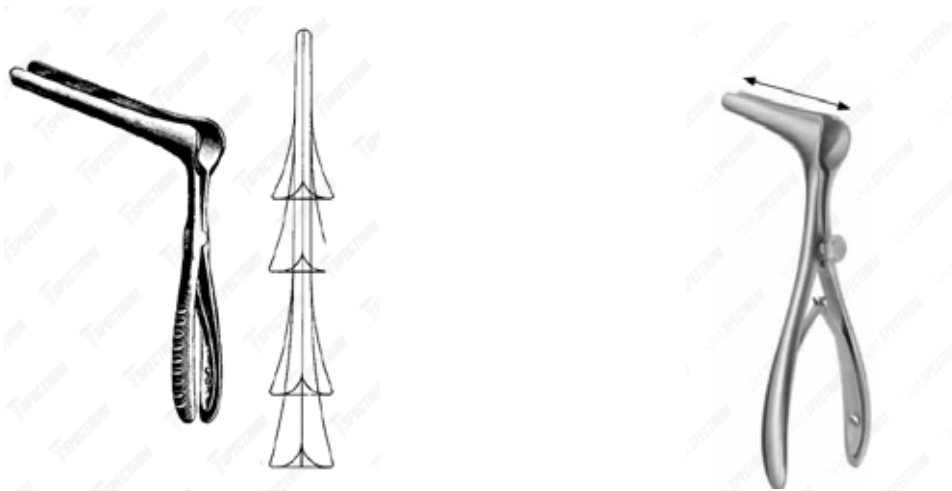

Spectrum Killian Speculum

Item #	Description
SAH.23-2132	Spectrum Killian Speculum, 5.125" (13cm), 35mm
SAH.23-2131	Spectrum Killian Speculum, 5.125" (13cm), 50mm
SAH.23-2191	Spectrum Killian Speculum, 5.125" (13cm), 75mm
SAH.23-2251	Spectrum Killian Speculum, 5.125" (13cm), 90mm

Vet Spectrum Killian Speculum

Item #	Description
SAH.760318	Vet Spectrum Killian Speculum, 5" (13cm), 51mm
SAH.760319	Vet Spectrum Killian Speculum, 5" (13cm), 64mm
SAH.760320	Vet Spectrum Killian Speculum, 5" (13cm), 76mm
SAH.760321	Vet Spectrum Killian Speculum, 5" (13cm), 90mm