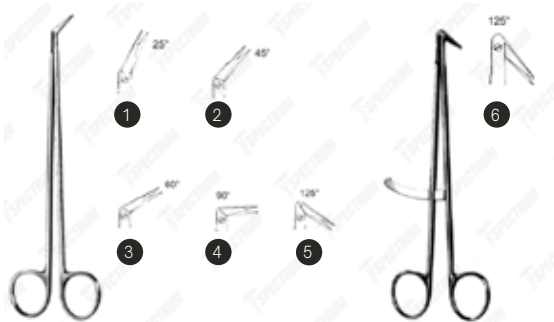

Spectrum Vannas Scissor - Bayonet Handle

Item #	Description
SAH.50-2377	Spectrum Vannas Scissor, 9" (22.5cm), Slight Curve, Bayonet Handle

Spectrum Vannas Scissor - McPherson Style

Item #	Description
SAH.760240	Spectrum Vannas Capsulotomy Scissor, 3.5" (8.5 cm), Curved, Sharp Tips, 8mm Blade Length

Spectrum Martin Cartilage Scissor

Item #	Description
SAH.50-2378	Spectrum Martin Cartilage Scissor, 7" (18cm), Curved, Saw Edge

Vet Spectrum Martin Cartilage Scissor

Item #	Description
SAH.721747	Vet Spectrum Martin Cartilage Scissor, 8" (20cm), Curved, Saw Edge

Spectrum Diethrich Scissor

Item #	Description	
SAH.50-2379	Spectrum Diethrich Scissor, 7" (18cm), 25 Degree Angle, Sharp Tips	1
SAH.50-2380	Spectrum Diethrich Scissor, 7" (18cm), 45 Degree Angle, Sharp Tips	2
SAH.50-2381	Spectrum Diethrich Scissor, 6.9" (17.5cm), 60 Degree Angle, Sharp Tips	3
SAH.50-2382	Spectrum Diethrich Scissor, 6.75" (17cm), 90 Degree Angle, Sharp Tips	4
SAH.50-2383	Spectrum Diethrich Scissor, 6.75" (17cm), 125 Degree Angle, Sharp Tips	5
SAH.50-2384	Spectrum Diethrich Scissor, 7" (18cm), 25 Degree Angle, Sharp Tips, TC	1
SAH.50-2385	Spectrum Diethrich Scissor, 7" (18cm), 45 Degree Angle, Sharp Tips, TC	2
SAH.50-2386	Spectrum Diethrich Scissor, 6.9" (17.5cm), 60 Degree Angle, Sharp Tips, TC	3
SAH.50-2387	Spectrum Diethrich Scissor, 6.75" (17cm), 90 Degree Angle, Sharp Tips, TC	4
SAH.50-2388	Spectrum Diethrich Scissor, 6.75" (17cm), 125 Degree Angle, Sharp Tips, TC	5
SAH.50-2389	Spectrum Diethrich Scissor, 6.75" (17cm), 125 Degree Angle, Sharp Tips, With RaTchet	6