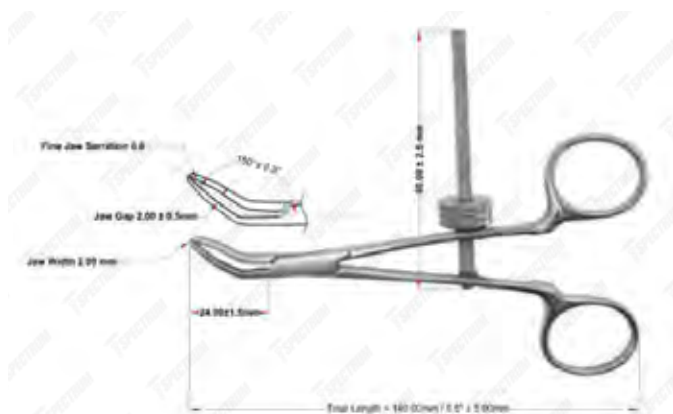

Item #	Description
SAH.20-1974	Spectrum Bone Holding Forcep, 6" (15cm), General Purpose, Circular Open-Hole Serrated Tips

Bone Holding Reduction Forceps

Spectrum Doolen Bone Holding Forcep

Item #	Description
SAH.20-7843	Spectrum Doolen Bone Holding Forcep, 5.5" (14cm), Angled, Speed Lock