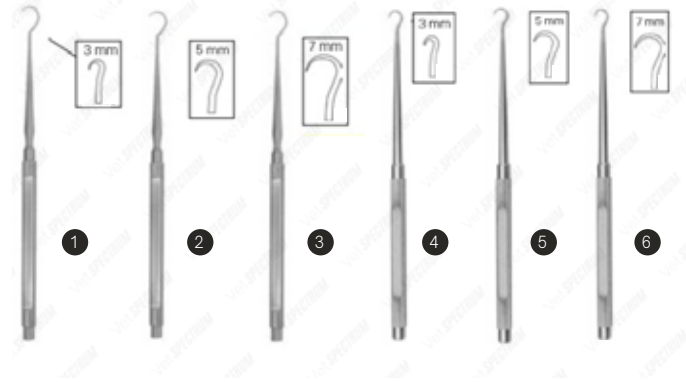

Vet Spectrum Kleinert-Kurtz Skin Retractor (Hook)

Item #	Description
SAH.760257	Vet Spectrum Kleinert-Kurtz Skin Retractor (Hook), 5" (13cm), Sharp, 1 Prong, 3mm, Very Delicate 1
SAH.760258	Vet Spectrum Kleinert-Kurtz Skin Retractor (Hook), 5" (13cm), Sharp, 1 Prong, 5mm, Very Delicate 2
SAH.760259	Vet Spectrum Kleinert-Kurtz Skin Retractor (Hook), 5" (13cm), Sharp, 1 Prong, 7mm, Very Delicate 3
SAH.760260	Vet Spectrum Kleinert-Kurtz Skin Retractor (Hook), 6" (15cm), Sharp, 1 Prong, 3mm 4
SAH.760261	Vet Spectrum Kleinert-Kurtz Skin Retractor (Hook), 6" (15cm), Sharp, 1 Prong, 5mm 5
SAH.760262	Vet Spectrum Kleinert-Kurtz Skin Retractor (Hook), 6" (15cm), Sharp, 1 Prong, 7mm 6