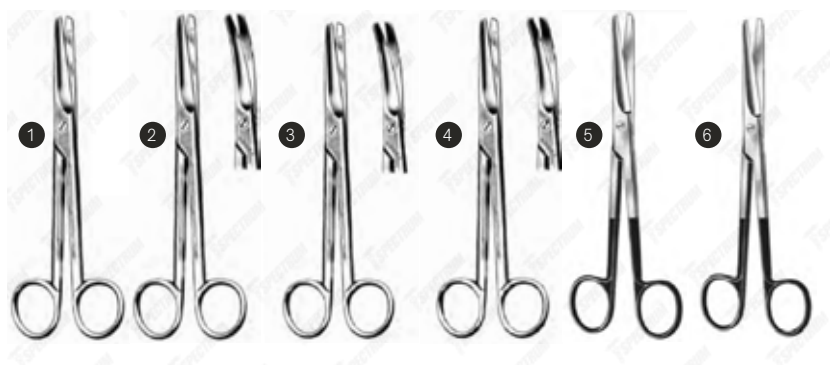

Spectrum Mayo Scissor - 5.75" (14.5cm)

Item #	Description	
SAH.50-1151	Spectrum Mayo Scissor, 5.75" (14.5cm), Straight	1
SAH.50-1161	Spectrum Mayo Scissor, 5.75" (14.5cm), Curved	2
SAH.50-4271	Spectrum Mayo Scissor, 5.75" (14.5cm), Straight, Tungsten Carbide	3
SAH.50-4281	Spectrum Mayo Scissor, 5.75" (14.5cm), Curved, Tungsten Carbide	4
SAH.50-1154	Spectrum Mayo Scissor, 5.75" (14.5cm), Straight, Supercut	5
SAH.50-1156	Spectrum Mayo Scissor, 5.75" (14.5cm), Curved, Supercut	6