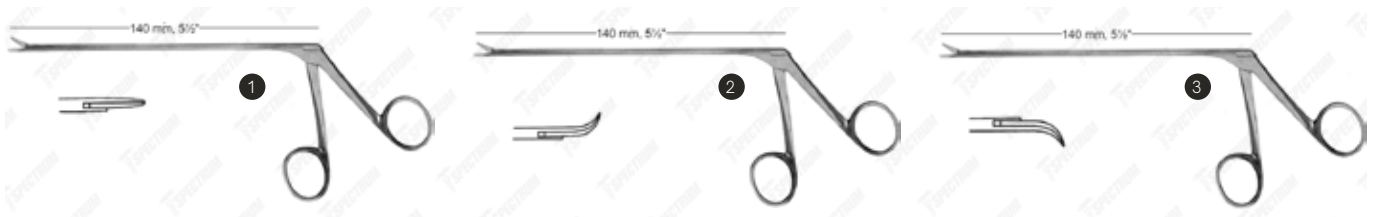

Long Shaft Scissors

Spectrum Olivecrona Scissor

Item #	Description
SAH.770015	Spectrum Olivecrona Scissor, 9" (23cm), 5.5" (14cm) Working Length, Straight, Toothed Jaw

Vet Spectrum Olivecrona Scissor

Item #	Description	
SAH.724021	Vet Spectrum Olivecrona Nasal Scissor, 5.5" (13.5cm) Working Length, Straight, 1 Toothed Blade	1
SAH.724022	Vet Spectrum Olivecrona Nasal Scissor, 5.5" (13.5cm) Working Length, Curved Right, 1 Toothed Blade	2
SAH.724023	Vet Spectrum Olivecrona Nasal Scissor, 5.5" (13.5cm) Working Length, Curved Left, 1 Toothed Blade	3