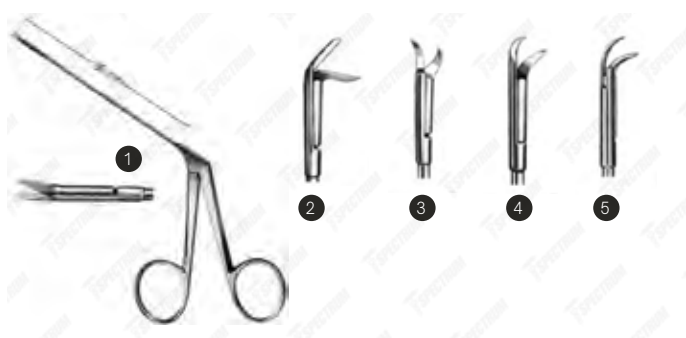

Spectrum Wullstein Ear Scissor

Item #	Description	
SAH.770007	Spectrum Wullstein Ear Scissor, 3.25" (80mm) Shaft Length, Straight, Tubular Shaft	1
SAH.770008	Spectrum Wullstein Ear Scissor, 3.25" (80mm) Shaft Length, Curved Upwards, Tubular Shaft	2
SAH.770009	Spectrum Wullstein Ear Scissor, 3.25" (80mm) Shaft Length, Curved Left, Tubular Shaft	3
SAH.770010	Spectrum Wullstein Ear Scissor, 3.25" (80mm) Shaft Length, Curved Right, Tubular Shaft	4
SAH.770011	Spectrum Wullstein Ear Scissor, 3.25" (80mm) Shaft Length, Horizontal Cutting, Tubular Shaft	5