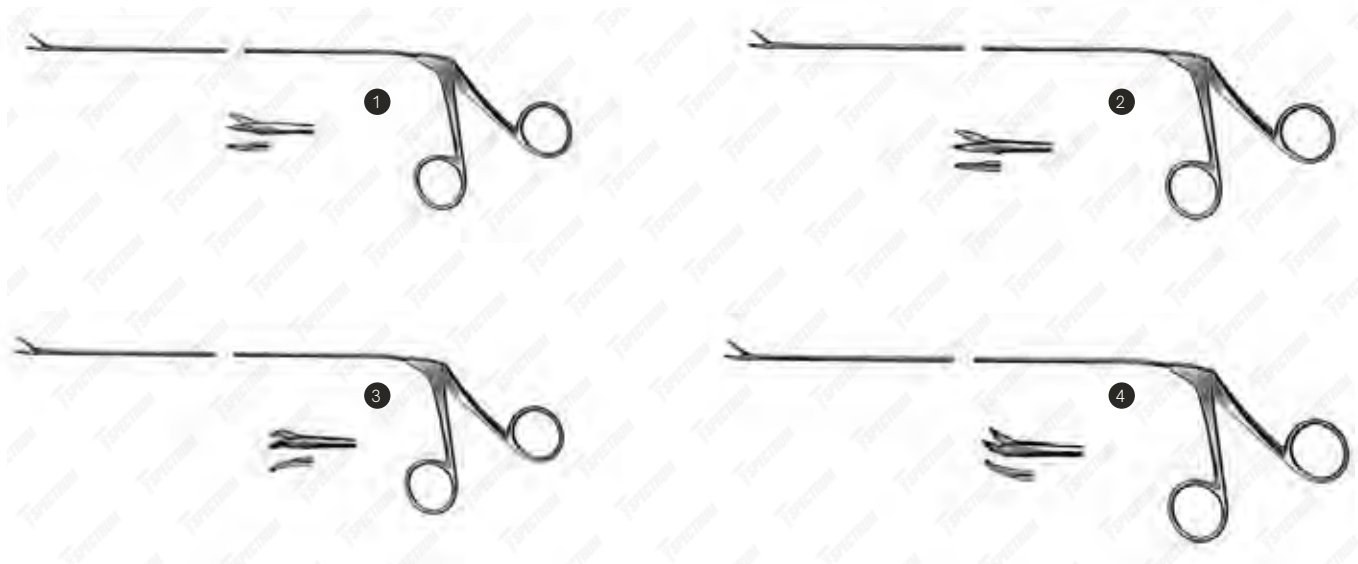

Spectrum Laryngeal Scissor

Item #	Description	
SAH.770024	Spectrum Micro Laryngeal Scissor, 9" (230mm) Shaft Length, Straight, Horizontal Cutting, 4mm Micro Tip	1
SAH.770021	Spectrum Micro Laryngeal Scissor, 9" (230mm) Shaft Length, Straight, Vertical Cutting, 4mm Micro Tip	2
SAH.770022	Spectrum Micro Laryngeal Scissor, 9" (230mm) Shaft Length, Curved to the Left, 4mm Micro Tip	3
SAH.770023	Spectrum Micro Laryngeal Scissor, 9" (230mm) Shaft Length, Curved to the Right, 4mm Micro Tip	4