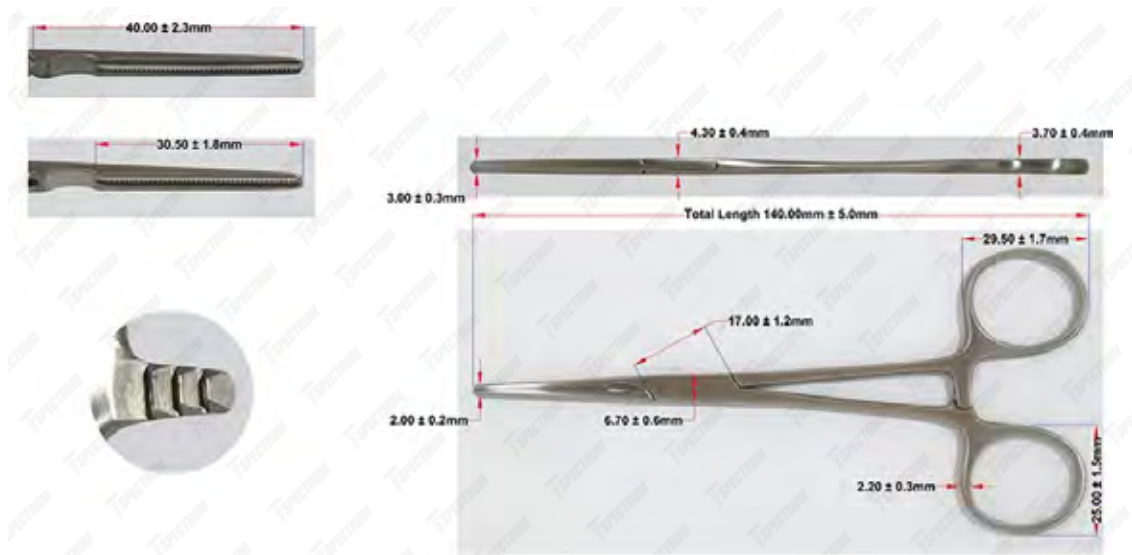

Cartilage Clamps

Spectrum Cartilage Clamp

Item #	Description
SAH.13-2168	Spectrum Ligament Cartilage Clamp, 5.5" (14cm), Straight, Serrated, Narrow Jaw