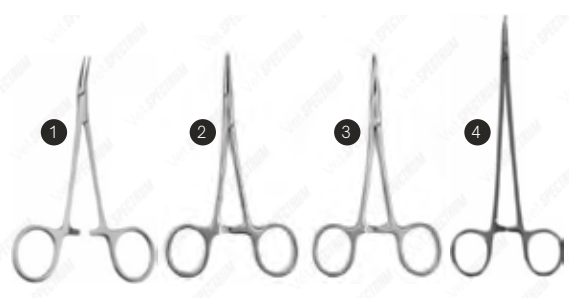

Vet Spectrum Halsted Mosquito Forceps

Item #	Description	
SAH.714419	Vet Spectrum Halsted Mosquito Forcep, 4.5" (11.5cm), Angled	1
SAH.714412	Vet Spectrum Halsted Mosquito Forcep, 5" (13cm), Straight	2
SAH.715412	Vet Spectrum Halsted Mosquito Forcep, 5" (13cm), Curved	3
SAH.714410	Vet Spectrum Halsted Mosquito Forcep, 7" (18cm), Straight	2
SAH.714411	Vet Spectrum Halsted Mosquito Forcep, 7" (18cm), Curved	3
SAH.714413	Vet Spectrum Halsted Mosquito Forcep, 8.25" (21cm), Straight	2
SAH.714414	Vet Spectrum Halsted Mosquito Forcep, 8.25" (21cm), Curved	3
SAH.720247	Vet Spectrum Halsted Mosquito Forcep, 5" (13cm), Straight, Micro Tips	2
SAH.720248	Vet Spectrum Halsted Mosquito Forcep, 5" (13cm), Curved, Micro Tips	4
SAH.714420	Vet Spectrum Halsted Mosquito Forcep, 7" (18cm), Micro Tips	4
SAH.714421	Vet Spectrum Halsted Mosquito Forcep, 9.25" (23.5cm), Micro Tips	4