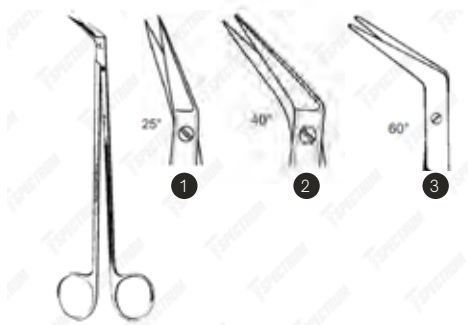

Spectrum Potts-Smith Scissor

Item #	Description	
SAH.50-2390	Spectrum Potts-Smith Scissor, 7.5" (19cm), 25 Degree Angled, Sharp Tips	1
SAH.50-2391	Spectrum Potts-Smith Scissor, 7.5" (19cm), 40 Degree Angled, Sharp Tips	2
SAH.50-4821	Spectrum Potts-Smith Scissor, 7.5" (19cm), 60 Degree Angled, Sharp Tips	3
SAH.50-2392	Spectrum Potts-Smith Scissor, 7.5" (19cm), 25 Degree Angled, Sharp Tips, TC	1
SAH.50-2393	Spectrum Potts-Smith Scissor, 7.5" (19cm), 40 Degree Angled, Sharp Tips, TC	2
SAH.50-2394	Spectrum Potts-Smith Scissor, 7.5" (19cm), 60 Degree Angled, Sharp Tips, TC	3
SAH.50-2395	Spectrum Potts-Smith Scissor, 7.5" (19cm), 25 Degree Angled, Sharp Tips, Supercut	1
SAH.50-2396	Spectrum Potts-Smith Scissor, 7.5" (19cm), 40 Degree Angled, Sharp Tips, Supercut	2
SAH.50-2397	Spectrum Potts-Smith Scissor, 7.5" (19cm), 60 Degree Angled, Sharp Tips, Supercut	3

Vet Spectrum Potts-Smith Scissor - Straight

Item #	Description
SAH.720784	Vet Spectrum Potts-Smith Scissor, 7.5" (19cm), Standard Scissor Configuration, Straight Shanks, Curved Tip