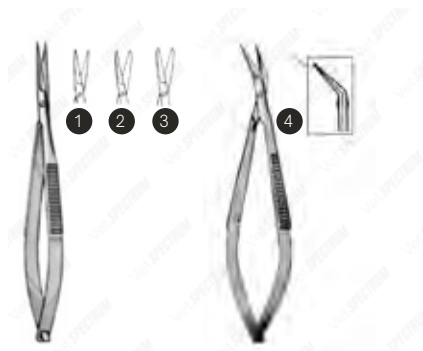

Vet Spectrum Noyes Scissor

Item #	Description
SAH.720719	Vet Spectrum Noyes Iridectomy Scissor, 4.75" (12cm), Straight, Sharp/Sharp ①
SAH.720720	Vet Spectrum Noyes Iridectomy Scissor, 4.75" (12cm), Straight, Sharp/Blunt ②
SAH.720721	Vet Spectrum Noyes Iridectomy Scissor, 4.75" (12cm), Straight, Blunt/Blunt ③
SAH.720722	Vet Spectrum Noyes Iridectomy Scissor, 4.75" (12cm), Straight, Sharp/Sharp, Tips Angled Upwards ④