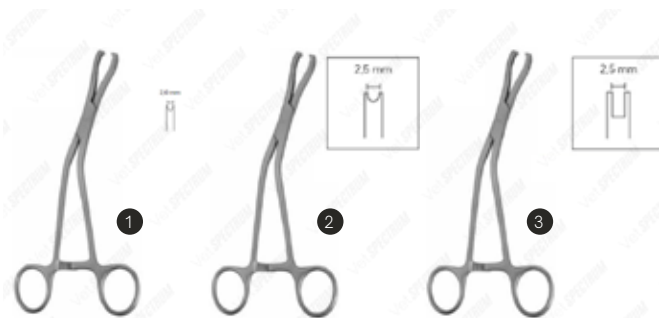

Vet Spectrum Dingman Bone Holding Forcep

Item #	Description
SAH.703747	Vet Spectrum Dingman Bone Holding Forcep, 7.25" (18.5cm), Curved, 2x2 Prongs, 2.0mm Circular Gap ①
SAH.703745	Vet Spectrum Dingman Bone Holding Forcep, 7.25" (18.5cm), Curved, 2x2 Prongs, 2.5mm Circular Gap ②
SAH.703746	Vet Spectrum Dingman Bone Holding Forcep, 7.25" (18.5cm), Curved, 2x2 Prongs, 2.5mm Rectangular Gap ③