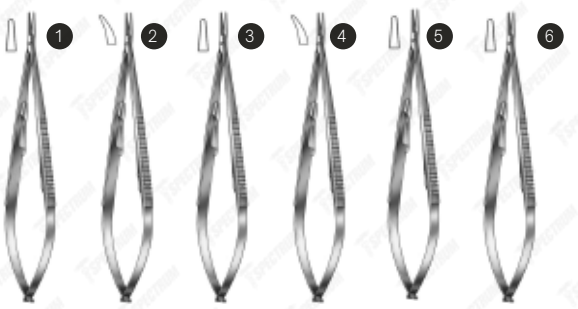

Spectrum Castroviejo Needle Holder - 9" (23cm)

Item #	Description
SAH.40-4139	Spectrum Castroviejo Needle Holder, 9" (23cm), Straight, Serrated, With Lock
SAH.40-4145	Spectrum Castroviejo Needle Holder, 9" (23cm), Straight, Serrated, With Lock, TC

Spectrum Castroviejo Needle Holder - Diamond Dusted Jaws

Item #	Description	
SAH.40-4146	Spectrum Castroviejo Needle Holder, 5.5" (14cm), Straight, Smooth, With Lock, 0.8mm Diamond Dusted Jaw	1
SAH.40-4147	Spectrum Castroviejo Needle Holder, 5.5" (14cm), Curved, Smooth, With Lock, 0.8mm Diamond Dusted Jaw	2
SAH.40-4148	Spectrum Castroviejo Needle Holder, 7" (18cm), Straight, Smooth, With Lock, 0.8mm Diamond Dusted Jaw	3
SAH.40-4149	Spectrum Castroviejo Needle Holder, 7" (18cm), Curved, Smooth, With Lock, 0.8mm Diamond Dusted Jaw	4
SAH.40-4150	Spectrum Castroviejo Needle Holder, 8.5" (21.5cm), Straight, Smooth, With Lock, 0.8mm Diamond Dusted Jaw	5
SAH.40-4151	Spectrum Castroviejo Needle Holder, 9" (23cm), Straight, Smooth, With Lock, 0.8mm Diamond Dusted Jaw	6