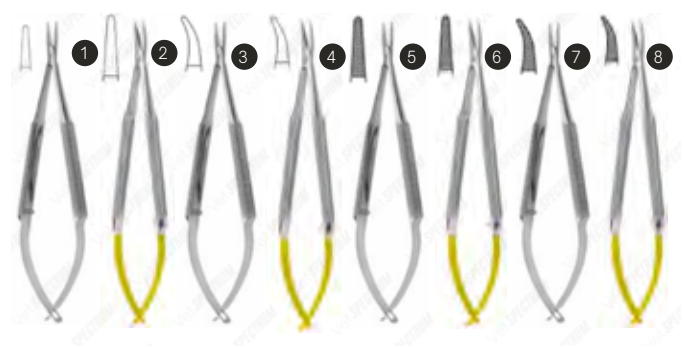

Vet Spectrum Barraquer Needle Holder - 7" (18cm)

Item #	Description	
SAH.722001	Vet Spectrum Barraquer Needle Holder, 7" (18cm), Straight, Smooth, Without Lock	1
SAH.722005	Vet Spectrum Barraquer Needle Holder, 7" (18cm), Straight, Smooth, With Lock	1
SAH.722015	Vet Spectrum Barraquer Needle Holder, 7" (18cm), Straight, Smooth, With Lock, TC	2
SAH.722003	Vet Spectrum Barraquer Needle Holder, 7" (18cm), Curved, Smooth, Without Lock	3
SAH.722007	Vet Spectrum Barraquer Needle Holder, 7" (18cm), Curved, Smooth, With Lock	3
SAH.722017	Vet Spectrum Barraquer Needle Holder, 7" (18cm), Curved, Smooth, With Lock, TC	4
SAH.722009	Vet Spectrum Barraquer Needle Holder, 7" (18cm), Straight, Serrated, With Lock	5
SAH.722019	Vet Spectrum Barraquer Needle Holder, 7" (18cm), Straight, Serrated, With Lock, TC	6
SAH.722011	Vet Spectrum Barraquer Needle Holder, 7" (18cm), Curved, Serrated, With Lock	7
SAH.722021	Vet Spectrum Barraquer Needle Holder, 7" (18cm), Curved, Serrated, With Lock, TC	8