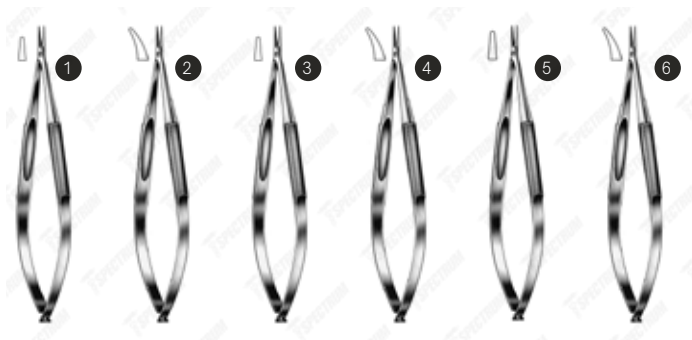

Spectrum Barraquer Needle Holder - Titanium

Item #	Description	
SAH.40-4184	Spectrum Barraquer Needle Holder, 6" (15cm), Straight, Smooth, Without Lock, Titanium	1
SAH.40-4186	Spectrum Barraquer Needle Holder, 6" (15cm), Straight, Smooth, With Lock, Titanium	1
SAH.40-4185	Spectrum Barraquer Needle Holder, 6" (15cm), Curved, Smooth, Without Lock, Titanium	2
SAH.40-4187	Spectrum Barraquer Needle Holder, 6" (15cm), Curved, Smooth, With Lock, Titanium	2
SAH.40-4188	Spectrum Barraquer Needle Holder, 7" (18cm), Straight, Smooth, Without Lock, Titanium	3
SAH.40-4190	Spectrum Barraquer Needle Holder, 7" (18cm), Straight, Smooth, With Lock, Titanium	3
SAH.40-4189	Spectrum Barraquer Needle Holder, 7" (18cm), Curved, Smooth, Without Lock, Titanium	4
SAH.40-4192	Spectrum Barraquer Needle Holder, 7" (18cm), Curved, Smooth, With Lock, Titanium	4
SAH.40-4193T	Spectrum Barraquer Needle Holder, 8.25" (21cm), Straight, Smooth, Without Lock, Titanium	5
SAH.40-4168T	Spectrum Barraquer Needle Holder, 8.25" (21cm), Straight, Smooth, With Lock, Titanium	5
SAH.40-4194T	Spectrum Barraquer Needle Holder, 8.25" (21cm), Curved, Smooth, Without Lock, Titanium	6
SAH.40-4169T	Spectrum Barraquer Needle Holder, 8.25" (21cm), Curved, Smooth, With Lock, Titanium	6