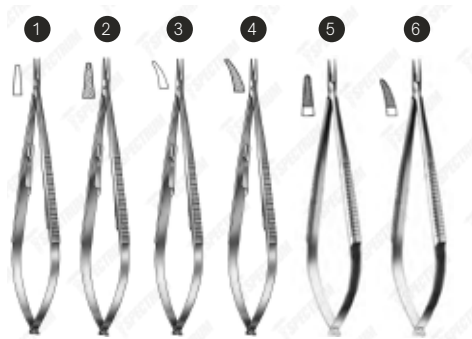

Spectrum Cruciate Needle Holder

Item #	Description
SAH.40-4810	Spectrum Cruciate Needle Holder, 7.75" (19.5cm), TC

Vet Spectrum Cruciate Needle Holder

Item #	Description
SAH.723004	Vet Spectrum Cruciate Needle Holder, 7.5" (19cm), TC, 0.5mm Jaw Width

Spectrum Castroviejo Needle Holder - 5.5" (14cm)

Item #	Description	
SAH.40-3391	Spectrum Castroviejo Needle Holder, 5.5" (14cm), Straight, Smooth, With Lock	1
SAH.40-4131	Spectrum Castroviejo Needle Holder, 5.5" (14cm), Straight, Smooth, With Lock, TC	1
SAH.40-3850	Spectrum Castroviejo Needle Holder, 5.5" (14cm), Straight, Serrated, With Lock	2
SAH.719714	Spectrum Castroviejo Needle Holder, 5.5" (14cm), Straight, Serrated, With Lock, TC	2
SAH.40-4122	Spectrum Castroviejo Needle Holder, 5.5" (14cm), Curved, Smooth, With Lock	3
SAH.40-4132	Spectrum Castroviejo Needle Holder, 5.5" (14cm), Curved, Smooth, With Lock, TC	3
SAH.40-4123	Spectrum Castroviejo Needle Holder, 5.5" (14cm), Curved, Serrated, With Lock	4
SAH.40-4124	Spectrum Castroviejo Needle Holder, 5.5" (14cm), Curved, Serrated, With Lock, TC	4
SAH.40-4127	Spectrum Castroviejo Needle Holder, 5.5" (14cm), Straight, Serrated, Without Lock	5
SAH.40-4128	Spectrum Castroviejo Needle Holder, 5.5" (14cm), Curved, Serrated, Without Lock	6