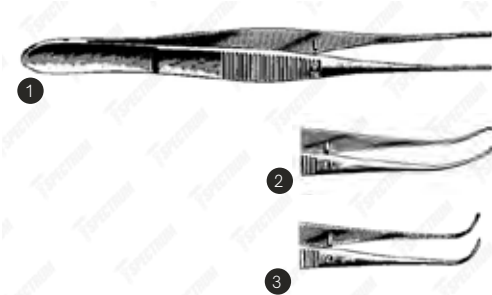

Spectrum Graefe Tissue Forceps

Item #	Description
SAH.24-5351	Spectrum Graefe Iris Tissue Forcep, 4" (10cm), 1x2 Teeth, Straight 1
SAH.24-5352	Spectrum Graefe Iris Tissue Forcep, 4" (10cm), 1x2 Teeth, Semi-Curved 2
SAH.24-5353	Spectrum Graefe Iris Tissue Forcep, 4" (10cm), 1x2 Teeth, Curved 3