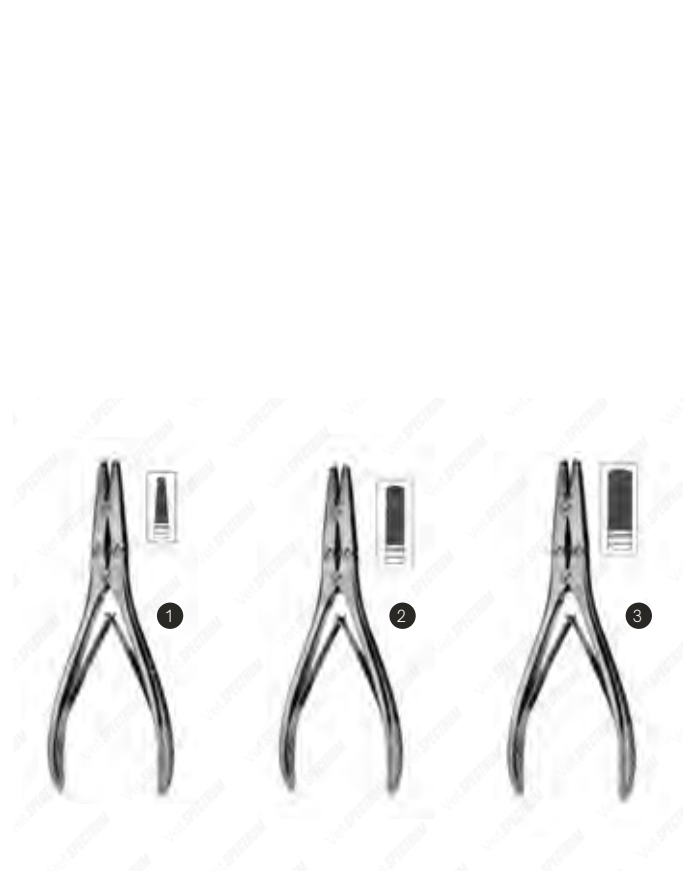

Spectrum Pin Pulling Plier

Item #	Description
SAH.20-5538	Spectrum Pin Pulling Plier, 5.5" (14cm), Serrated Narrow Jaw, With Vertical Groove

Spectrum Pin Pulling Pliers - Double Action

Item #	Description	
SAH.20-4012	Spectrum Pin Pulling Plier, 7" (18cm), Straight, Double Action, Serrated Jaws, 2mm Width	1
SAH.20-4013	Spectrum Pin Pulling Plier, 7" (18cm), Straight, Double Action, Serrated Jaws, 4mm Width	2
SAH.20-4014	Spectrum Pin Pulling Plier, 7" (18cm), Straight, Double Action, Serrated Jaws, 6mm Width	3
SAH.20-4015	Spectrum Pin Pulling Plier, 7" (18cm), Straight, Double Action, Serrated Jaws, 2mm Width, TC	4
SAH.20-4017	Spectrum Pin Pulling Plier, 7" (18cm), Straight, Double Action, Serrated Jaws, 4mm Width, TC	5
SAH.20-4018	Spectrum Pin Pulling Plier, 7" (18cm), Straight, Double Action, Serrated Jaws, 6mm Width, TC	6