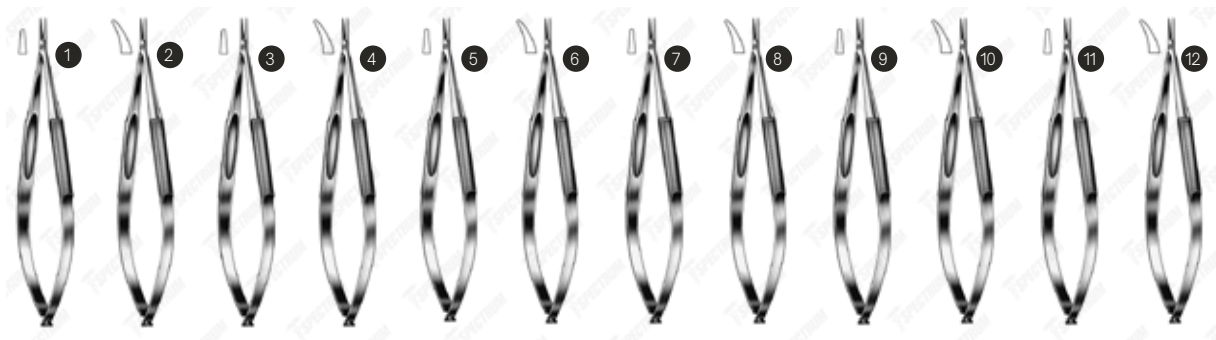

Spectrum Barraquer Needle Holder - Diamond Dusted

Item #	Description	
SAH.40-4172	Spectrum Barraquer Needle Holder, 4.5" (11.5cm), Straight, Smooth, With Lock, Diamond Dusted Jaw	1
SAH.40-4173	Spectrum Barraquer Needle Holder, 4.5" (11.5cm), Curved, Smooth, With Lock, Diamond Dusted Jaw	2
SAH.40-4174	Spectrum Barraquer Needle Holder, 5.125" (13cm), Straight, Smooth, With Lock, Diamond Dusted Jaw	3
SAH.40-4175	Spectrum Barraquer Needle Holder, 5.125" (13cm), Curved, Smooth, With Lock, Diamond Dusted Jaw	4
SAH.40-4176	Spectrum Barraquer Needle Holder, 5.5" (14cm), Straight, Smooth, With Lock, Diamond Dusted Jaw	5
SAH.40-4177	Spectrum Barraquer Needle Holder, 5.5" (14cm), Curved, Smooth, With Lock, Diamond Dusted Jaw	6
SAH.40-4178	Spectrum Barraquer Needle Holder, 7" (18cm), Straight, Smooth, With Lock, Diamond Dusted Jaw	7
SAH.40-4179	Spectrum Barraquer Needle Holder, 7" (18cm), Curved, Smooth, With Lock, Diamond Dusted Jaw	8
SAH.40-4180	Spectrum Barraquer Needle Holder, 8.25" (21cm), Straight, Smooth, With Lock, Diamond Dusted Jaw	9
SAH.40-4181	Spectrum Barraquer Needle Holder, 8.25" (21cm), Curved, Smooth, With Lock, Diamond Dusted Jaw	10
SAH.40-4182	Spectrum Barraquer Needle Holder, 9" (23cm), Straight, Smooth, With Lock, Diamond Dusted Jaw	11
SAH.40-4183	Spectrum Barraquer Needle Holder, 9" (23cm), Curved, Smooth, With Lock, Diamond Dusted Jaw	12