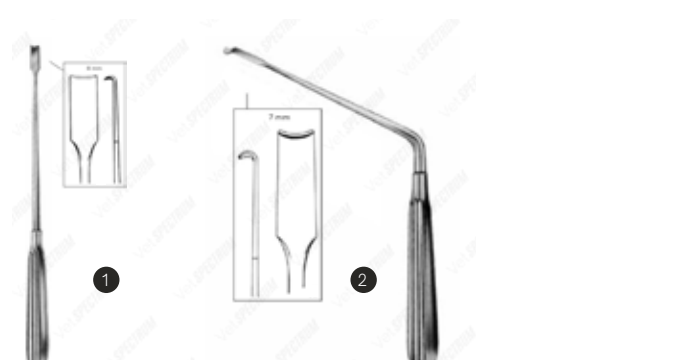

Vet Spectrum Scoville Nerve Root Retractor

Item #	Description
SAH.704146	Vet Spectrum Scoville Nerve Root Retractor, 9" (23cm), Straight, Curled Tip, 8mm ①
SAH.704147	Vet Spectrum Scoville Nerve Root Retractor, 8" (20cm), Angular, Curled Tip, 7mm ②