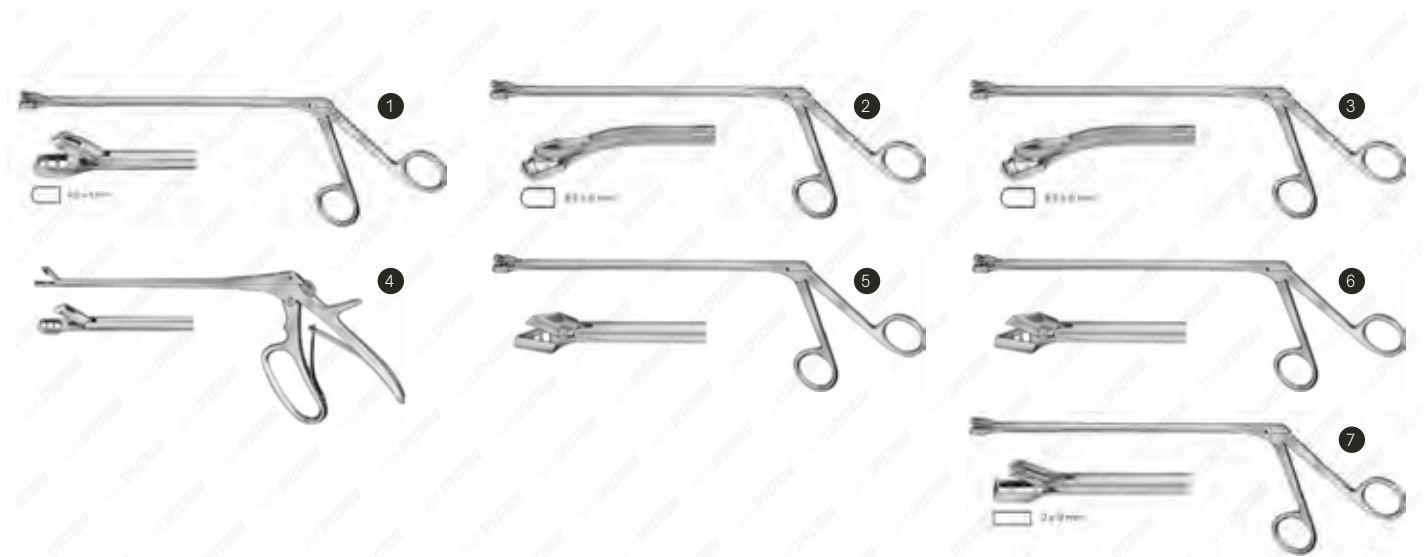

Vet Spectrum Biopsy Forcep

Item #	Description	
SAH.714943	Vet Spectrum Biopsy Punch, 8" (20cm), Straight, Eppendorf Tip Configuration, 4.5x8mm Bite	1
SAH.714944	Vet Spectrum Biopsy Punch, 8" (20cm), Straight, Wittner Tip Configuration, 4.5x8mm Bite	2
SAH.714945	Vet Spectrum Biopsy Punch, 8" (20cm), Curved, Wittner Tip Configuration, 4.5x8mm Bite	3
SAH.714942	Vet Spectrum Biopsy Punch, 8.25" (21cm), Straight, Tischler Tip Configuration, 3x7mm Bite	4
SAH.714946	Vet Spectrum Biopsy Punch, 9.5" (24cm), Straight, Schumacher Tip Configuration, 4mm Triangular Bite	5
SAH.714947	Vet Spectrum Biopsy Punch, 9.5" (24cm), Straight, Schumacher Tip Configuration, 6mm Triangular Bite	6
SAH.714948	Vet Spectrum Biopsy Punch, 9.5" (24cm), Straight, Kevorkian Tip Configuration, 3x9mm Bite	7