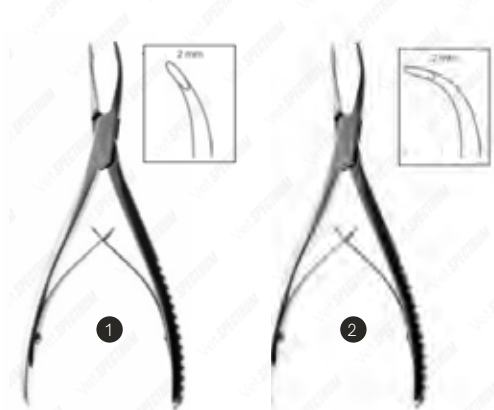

Vet Spectrum Stellbrink Rongeur

Item #	Description
SAH.702903	Vet Spectrum Stellbrink Bone Rongeur, 6.75" (17cm), Slight Curve, Single Action, 2mm Jaw ①
SAH.702904	Vet Spectrum Stellbrink Bone Rongeur, 6.75" (17cm), Full Curve, Single Action, 2mm Jaw ②