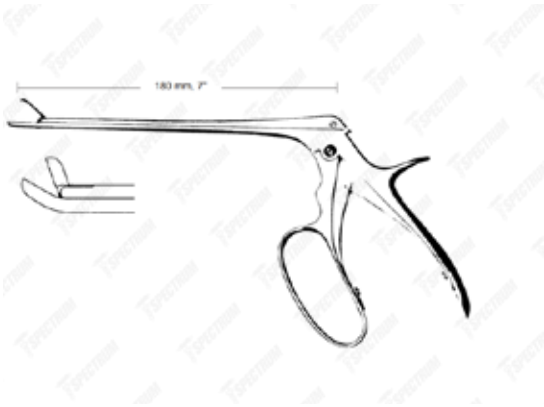

Spectrum Ferris-Smith Rongeur - Angled Up

Item #	Description
SAH.20-5673	Spectrum Ferris-Smith Rongeur, 7" (180mm), Angled Up, 2x10mm
SAH.20-5674	Spectrum Ferris-Smith Rongeur, 7" (180mm), Angled Up, 3x10mm
SAH.20-5675	Spectrum Ferris-Smith Rongeur, 7" (180mm), Angled Up, 4x10mm
SAH.20-5676	Spectrum Ferris-Smith Rongeur, 7" (180mm), Angled Up, 5x10mm