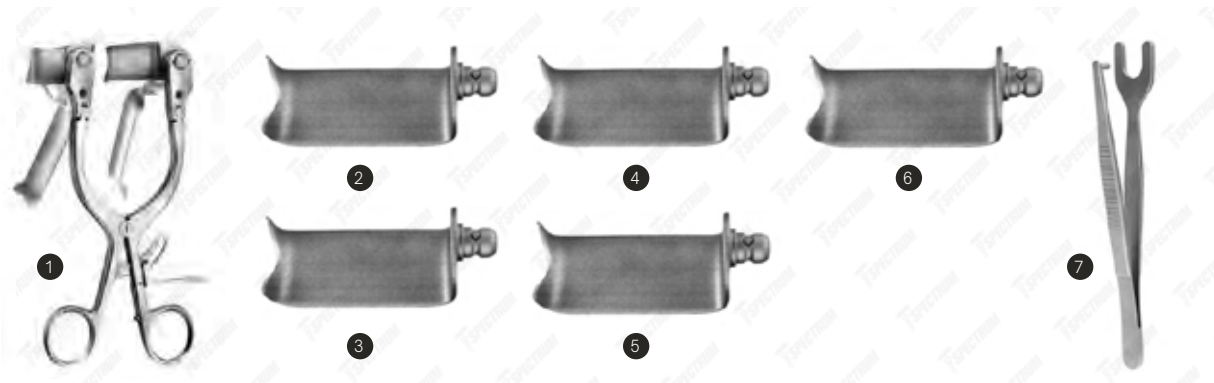

Spectrum Holtzheimer Retractor

Item #	Description
SAH.25-3758	Spectrum Holtzheimer Retractor, 4" (10cm), Sharp
SAH.25-3759	Spectrum Holtzheimer Retractor, 4" (10cm), Blunt

Vet Spectrum Holtzheimer Retractor

Item #	Description
SAH.781044	Vet Spectrum Holtzheimer Retractor, 4" (10cm), Sharp
SAH.781045	Vet Spectrum Holtzheimer Retractor, 4" (10cm), Blunt

Spectrum Caspar Cervical Retractor

Item #	Description	
SAH.36-0000	Spectrum Caspar Cervical Retractor, Retractor Body Only (No Blades)	1
SAH.36-0002	Spectrum Caspar Cervical Retractor Blade (Qty 1) - 45x23mm	2
SAH.36-0003	Spectrum Caspar Cervical Retractor Blade (Qty 1) - 50x23mm	3
SAH.36-0004	Spectrum Caspar Cervical Retractor Blade (Qty 1) - 55x23mm	4
SAH.36-0005	Spectrum Caspar Cervical Retractor Blade (Qty 1) - 60x23mm	5
SAH.36-0006	Spectrum Caspar Cervical Retractor Blade (Qty 1) - 65x23mm	6
SAH.36-0001	Spectrum Caspar Cervical Retractor Blade Ejector	7