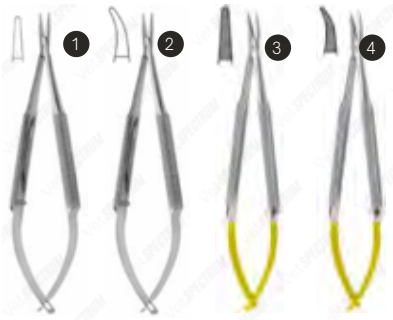

Vet Spectrum Barraquer Needle Holder - 5.25" (13.5cm)

Item #	Description	
SAH.722000	Vet Spectrum Barraquer Needle Holder, 5.25" (13.5cm), Straight, Smooth, Without Lock	1
SAH.722004	Vet Spectrum Barraquer Needle Holder, 5.25" (13.5cm), Straight, Smooth, With Lock	1
SAH.722014	Vet Spectrum Barraquer Needle Holder, 5.25" (13.5cm), Straight, Smooth, With Lock, TC	1
SAH.722002	Vet Spectrum Barraquer Needle Holder, 5.25" (13.5cm), Curved, Smooth, Without Lock	2
SAH.722006	Vet Spectrum Barraquer Needle Holder, 5.25" (13.5cm), Curved, Smooth, With Lock	2
SAH.722016	Vet Spectrum Barraquer Needle Holder, 5.25" (13.5cm), Curved, Smooth, With Lock, TC	2
SAH.722012	Vet Spectrum Barraquer Needle Holder, 5.25" (13.5cm), Straight, Serrated, Without Lock, TC	3
SAH.722008	Vet Spectrum Barraquer Needle Holder, 5.25" (13.5cm), Straight, Serrated, With Lock	3
SAH.722018	Vet Spectrum Barraquer Needle Holder, 5.25" (13.5cm), Straight, Serrated, With Lock, TC	3
SAH.722013	Vet Spectrum Barraquer Needle Holder, 5.25" (13.5cm), Curved, Serrated, Without Lock, TC	4
SAH.722010	Vet Spectrum Barraquer Needle Holder, 5.25" (13.5cm), Curved, Serrated, With Lock	4
SAH.722020	Vet Spectrum Barraquer Needle Holder, 5.25" (13.5cm), Curved, Serrated, With Lock, TC	4