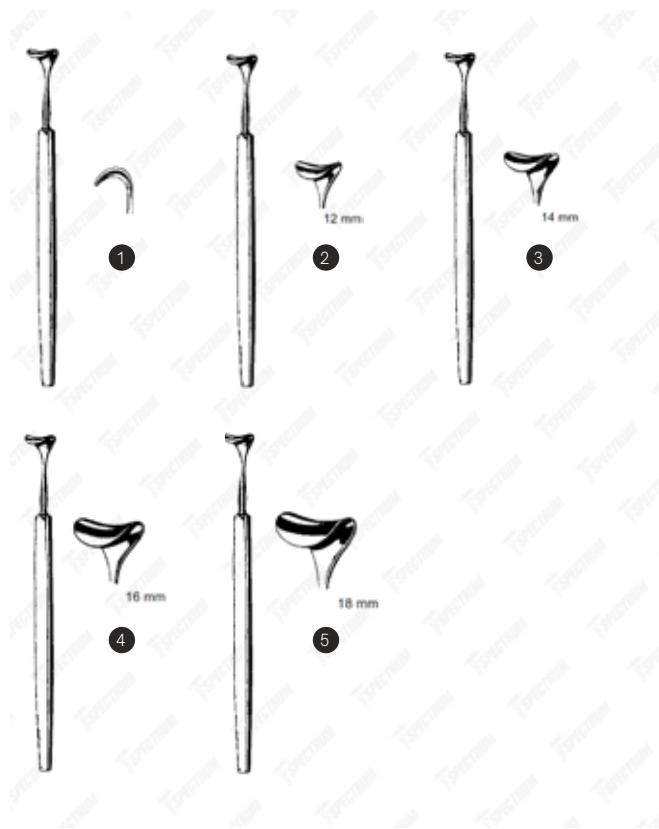

Retractors Hand-Held

Spectrum Desmarres Retractor

Item #	Description
SAH.24-8400	Spectrum Desmarres Retractor, Straight, 6.25" (16cm), 10mm 1
SAH.24-8401	Spectrum Desmarres Retractor, Straight, 6.25" (16cm), 12mm 2
SAH.24-8402	Spectrum Desmarres Retractor, Straight, 6.25" (16cm), 14mm 3
SAH.24-8403	Spectrum Desmarres Retractor, Straight, 6.25" (16cm), 16mm 4
SAH.24-8404	Spectrum Desmarres Retractor, Straight, 6.25" (16cm), 18mm 5