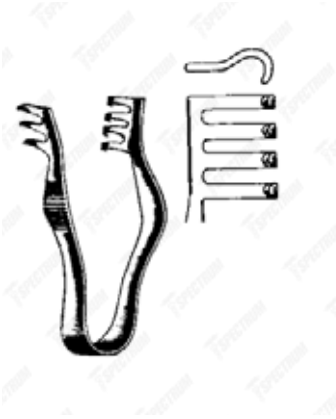

Spectrum Hobday Retractor

Item #	Description
SAH.25-9221	Spectrum Hobday's Roaring Retractor, Long, 40mm Blades
SAH.25-9220	Spectrum Hobday's Roaring Retractor, Standard, 25mm Blades