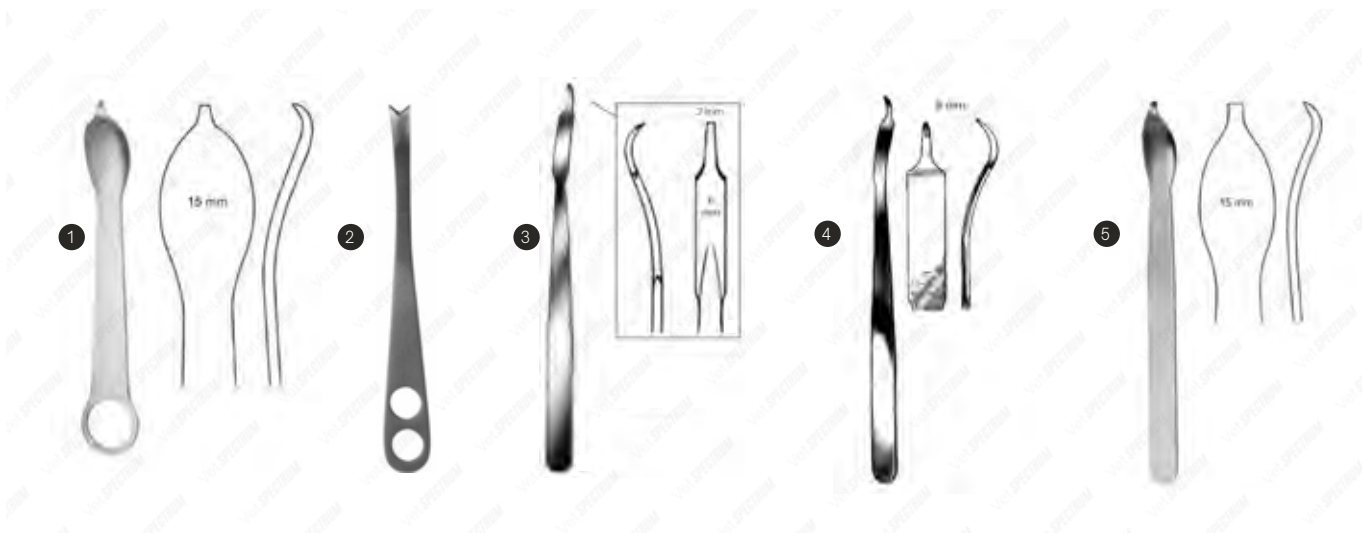

Vet Spectrum Hohmann Retractor - Mini

Item #	Description	
SAH.704133	Vet Spectrum Mini-Hohmann Retractor, 4.75" (12cm), 1 Finger Hole, 15mm	1
SAH.700036	Vet Spectrum Mini Hohmann Retractor, 5.5" (14cm), V-Shape Femoral Head Disarticulator Pattern	2
SAH.704135	Vet Spectrum Mini-Hohmann Retractor, 6.25" (16cm), 6mm	3
SAH.704125	Vet Spectrum Mini-Hohmann Retractor, 6.25" (16cm), 8mm	4
SAH.704130	Vet Spectrum Mini-Hohmann Retractor, 6.25" (16cm), 15mm	5