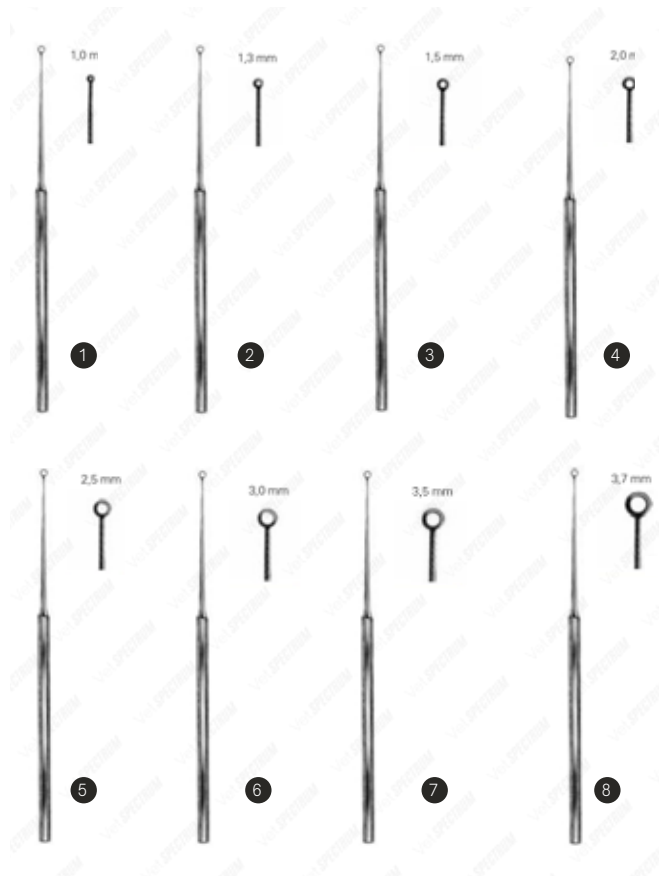

Spectrum Buck Ear Curette - Straight - Blunt

Item #	Description
SAH.23-2141	Spectrum Buck Ear Curette, 5.75" (14.5cm), Straight, Blunt, Size 00 (1.5mm)
SAH.23-2161	Spectrum Buck Ear Curette, 5.75" (14.5cm), Straight, Blunt, Size 0 (1.9mm)
SAH.23-2181	Spectrum Buck Ear Curette, 5.75" (14.5cm), Straight, Blunt, Size 1 (2.5mm)
SAH.23-2142	Spectrum Buck Ear Curette, 5.75" (14.5cm), Straight, Blunt, Size 2 (2.7mm)
SAH.23-2143	Spectrum Buck Ear Curette, 5.75" (14.5cm), Straight, Blunt, Size 3 (3.4mm)
SAH.23-2144	Spectrum Buck Ear Curette, 5.75" (14.5cm), Straight, Blunt, Size 4 (4.0mm)
SAH.23-2145	Spectrum Buck Ear Curette, 5.75" (14.5cm), Straight, Blunt, Size 5 (4.5mm)

Vet Spectrum Buck Ear Curette - Straight - Blunt

Item #	Description
SAH.702869	Vet Spectrum Buck Ear Curette, 6.5" (16.5cm), Straight, Blunt, Size 000 (1.0mm) 1
SAH.702870	Vet Spectrum Buck Ear Curette, 6.5" (16.5cm), Straight, Blunt, Size 00 (1.3mm) 2
SAH.702871	Vet Spectrum Buck Ear Curette, 6.5" (16.5cm), Straight, Blunt, Size 0 (1.5mm) 3
SAH.702872	Vet Spectrum Buck Ear Curette, 6.5" (16.5cm), Straight, Blunt, Size 1 (2.0mm) 4
SAH.702873	Vet Spectrum Buck Ear Curette, 6.5" (16.5cm), Straight, Blunt, Size 2 (2.5mm) 5
SAH.702874	Vet Spectrum Buck Ear Curette, 6.5" (16.5cm), Straight, Blunt, Size 3 (3.0mm) 6
SAH.702875	Vet Spectrum Buck Ear Curette, 6.5" (16.5cm), Straight, Blunt, Size 4 (3.5mm) 7
SAH.702876	Vet Spectrum Buck Ear Curette, 6.5" (16.5cm), Straight, Blunt, Size 5 (3.7mm) 8