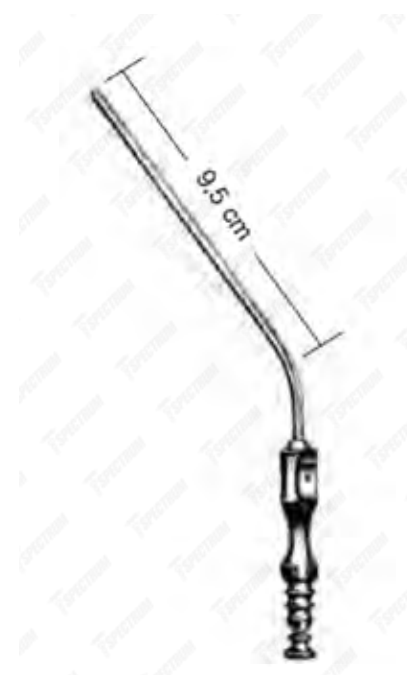

Item #	Description
SAH.23-9812	Spectrum Frazier Suction Tube, 3.75" (9.5cm) Working Length, 30 Deg. Angled, Stylette, 5 Fr.
SAH.23-9781	Spectrum Frazier Suction Tube, 3.75" (9.5cm) Working Length, 30 Deg. Angled, Stylette, 6 Fr.
SAH.23-9791	Spectrum Frazier Suction Tube, 3.75" (9.5cm) Working Length, 30 Deg. Angled, Stylette, 7 Fr.
SAH.23-9701	Spectrum Frazier Suction Tube, 3.75" (9.5cm) Working Length, 30 Deg. Angled, Stylette, 8 Fr.
SAH.05E-034	Spectrum Frazier Suction Tube, 3.75" (9.5cm) Working Length, 30 Deg. Angled, Stylette, 9 Fr.
SAH.23-9811	Spectrum Frazier Suction Tube, 3.75" (9.5cm) Working Length, 30 Deg. Angled, Stylette, 10 Fr.
SAH.05E-036	Spectrum Frazier Suction Tube, 3.75" (9.5cm) Working Length, 30 Deg. Angled, Stylette, 11 Fr.
SAH.23-9851	Spectrum Frazier Suction Tube, 3.75" (9.5cm) Working Length, 30 Deg. Angled, Stylette, 12 Fr.
SAH.05E-038	Spectrum Frazier Suction Tube, 3.75" (9.5cm) Working Length, 30 Deg. Angled, Stylette, 14 Fr.
SAH.23-9702	Spectrum Frazier Suction Tube, 3.75" (9.5cm) Working Length, 30 Deg. Angled, Stylette, 15 Fr.
SAH.23-9703	Spectrum Frazier Suction Tube, 3.75" (9.5cm) Working Length, 75 Deg. Angled, Stylette, 6 Fr.
SAH.23-9704	Spectrum Frazier Suction Tube, 3.75" (9.5cm) Working Length, 75 Deg. Angled, Stylette, 7 Fr.
SAH.23-9705	Spectrum Frazier Suction Tube, 3.75" (9.5cm) Working Length, 75 Deg. Angled, Stylette, 8 Fr.
SAH.23-9706	Spectrum Frazier Suction Tube, 3.75" (9.5cm) Working Length, 75 Deg. Angled, Stylette, 9 Fr.
SAH.23-9707	Spectrum Frazier Suction Tube, 3.75" (9.5cm) Working Length, 75 Deg. Angled, Stylette, 10 Fr.
SAH.23-9708	Spectrum Frazier Suction Tube, 3.75" (9.5cm) Working Length, 75 Deg. Angled, Stylette, 11 Fr.
SAH.23-9709	Spectrum Frazier Suction Tube, 3.75" (9.5cm) Working Length, 75 Deg. Angled, Stylette, 12 Fr.