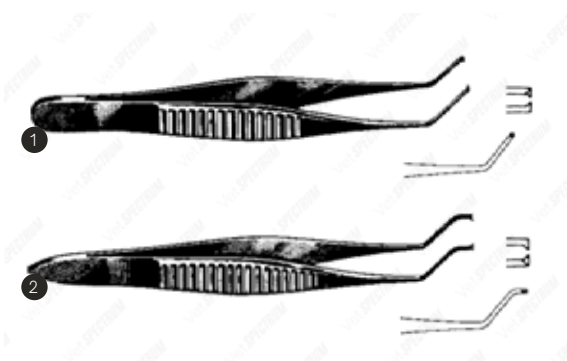

Vet Spectrum Iris Forceps - Stevens

Item #	Description
SAH.722605	Vet Spectrum Stevens Iris Forcep, 4.25" (10.5cm), Straight, Serrated, W/ Out RaTchet 1
SAH.722606	Vet Spectrum Stevens Iris Forcep, 4.25" (10.5cm), Semi-Curved, Serrated, W/ Out RaTchet
SAH.722607	Vet Spectrum Stevens Iris Forcep, 4.25" (10.5cm), Curved, Serrated, W/ Out RaTchet
SAH.722608	Vet Spectrum Stevens Iris Forcep, 4.25" (10.5cm), Straight, 1x2 Teeth, W/ Out RaTchet
SAH.722609	Vet Spectrum Stevens Iris Forcep, 4.25" (10.5cm), Semi-Curved, 1x2 Teeth, W/ Out RaTchet
SAH.722630	Vet Spectrum Stevens Iris Forcep, 4.25" (10.5cm), Curved, 1x2 Teeth, W/ Out RaTchet
SAH.722631	Vet Spectrum Stevens Iris Forcep, 4.25" (10.5cm), Straight, Serrated, W/ RaTchet 2
SAH.722632	Vet Spectrum Stevens Iris Forcep, 4.25" (10.5cm), Semi-Curved, Serrated, W/ RaTchet
SAH.722633	Vet Spectrum Stevens Iris Forcep, 4.25" (10.5cm), Curved, Serrated, W/ RaTchet
SAH.722634	Vet Spectrum Stevens Iris Forcep, 4.25" (10.5cm), Straight, 1x2 Teeth, W/ RaTchet
SAH.722635	Vet Spectrum Stevens Iris Forcep, 4.25" (10.5cm), Semi-Curved, 1x2 Teeth, W/ RaTchet
SAH.722636	Vet Spectrum Stevens Iris Forcep, 4.25" (10.5cm), Curved, 1x2 Teeth, W/ RaTchet

Thumb-, Tissue-, Dressing- Forceps

Spectrum Iris Forceps - Hess

Item #	Description
SAH.24-5360	Spectrum Hess Iris Forcep, 2.75" (7cm), Angled, Lateral Teeth, 0.3mm Tip 1
SAH.24-5361	Spectrum Hess Iris Forcep, 2.75" (7cm), Angled, Teeth Below, 0.3mm Tip 2