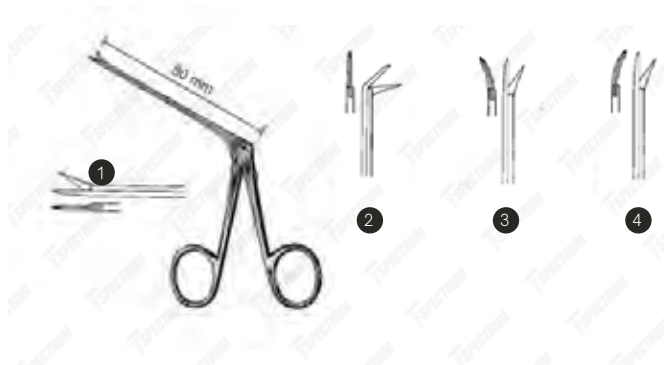

Spectrum Vernon Wire Cutting Scissor

Item #	Description
SAH.25-0719	Spectrum Vernon Wire Cutting Scissor, 5.5" (14cm), Straight

Long Shaft Scissors

Long Shaft Scissors

Spectrum Bellucci Ear Scissor

Item #	Description
SAH.770000	Spectrum Bellucci Ear Scissor, 3.25" (80mm) Shaft Length, Straight, Micro Mini 4mm Tip 1
SAH.770001	Spectrum Bellucci Ear Scissor, 3.25" (80mm) Shaft Length, Straight, Micro Standard 5.5mm Tip 1
SAH.770002	Spectrum Bellucci Ear Scissor, 3.25" (80mm) Shaft Length, Angled Up, Micro Standard 5.5mm Tip 2
SAH.770003	Spectrum Bellucci Ear Scissor, 3.25" (80mm) Shaft Length, Curved Left, Micro Standard 5.5mm Tip 3
SAH.770026	Spectrum Bellucci Ear Scissor, 3.25" (80mm) Shaft Length, Curved Right, Micro Standard 5.5mm Tip 4