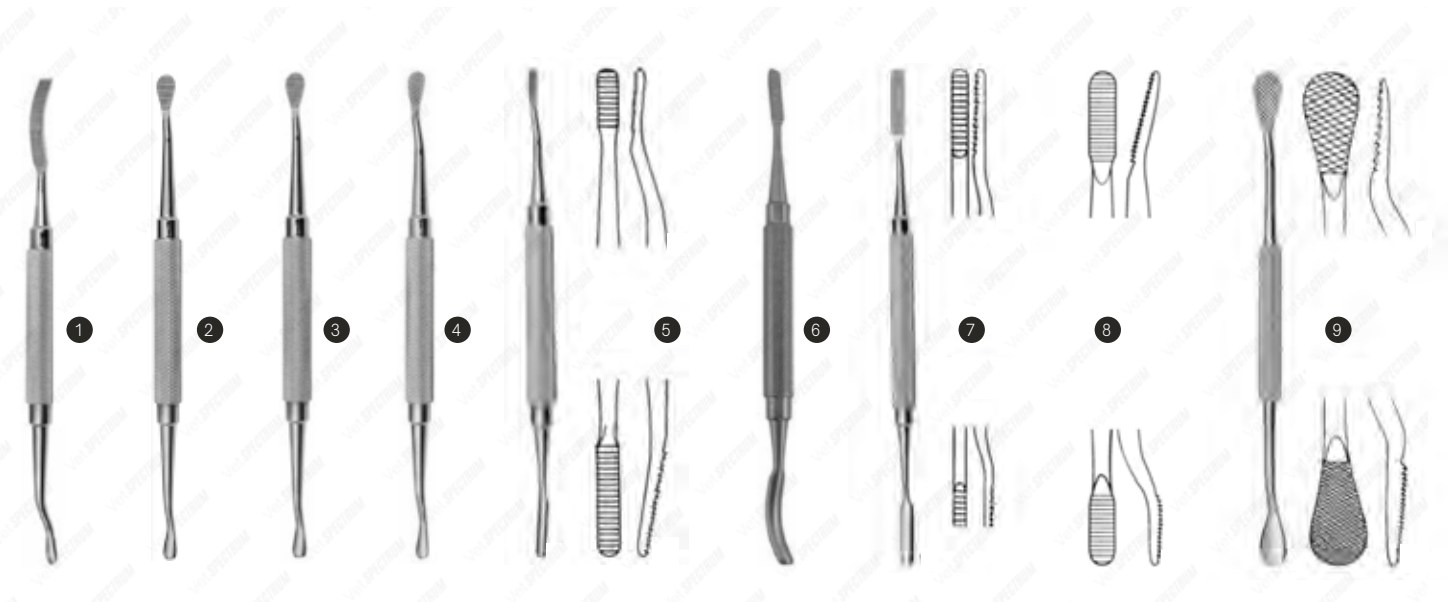

Rasps

Vet Spectrum Gallaher Rasps

Item #	Description
SAH.761300	Vet Spectrum Gallaher Rasp, 7" (18cm), Straight
SAH.761301	Vet Spectrum Gallaher Rasp, 7" (18cm), Outwards Facing Teeth
SAH.761302	Vet Spectrum Gallaher Rasp, 7" (18cm), Inwards Facing Teeth

Vet Spectrum Polokoff Rasps

Item #	Description	
SAH.701663	Vet Spectrum Polokoff Bone File/Rasp #10, 7" (18cm), Straight, Double Ended, Horizontal Rasing, 5mm	1
SAH.700051	Vet Spectrum Polokoff Bone File/Rasp #12, 7" (18cm), Straight, Double Ended, Horizontal Rasing, 6mm/5mm	2
SAH.701664	Vet Spectrum Polokoff Bone File/Rasp #12A, 7" (18cm), Straight, Double Ended, Horizontal/Cross Serrated Rasing, 5mm	3
SAH.701665	Vet Spectrum Polokoff Bone File/Rasp #12CA, 7" (18cm), Straight, Double Ended, Cross Serrated Rasing, 5mm	4
SAH.700052	Vet Spectrum Polokoff Bone File/Rasp #64, 7" (18cm), Straight, Double Ended, Horizontal Rasing, 4mm/3mm	5
SAH.701666	Vet Spectrum Polokoff Bone File/Rasp #45, 7" (18cm), Straight, Double Ended, Horizontal Serrated Rasing, 6mm/5mm	6
SAH.701667	Vet Spectrum Polokoff Bone File/Rasp, 7" (18cm), Straight, Double Ended, Horizontal Serrated Rasing, 4mm/3mm	7
SAH.701668	Vet Spectrum Polokoff Bone File/Rasp, 7" (18cm), Straight, Double Ended, Horizontal Serrated Rasing, 6mm	8
SAH.701671	Vet Spectrum Polokoff Bone File/Rasp, 7" (18cm), Straight, Double Ended, Fine/Coarse Cross Serrated Rasing, 13mm	9