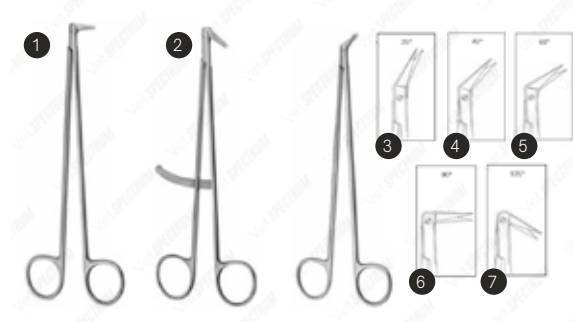

Vet Spectrum Diethrich Scissor

Item #	Description	
SAH.720773	Vet Spectrum Diethrich Scissor, 6.75" (17cm), 90 Degree Angle, Sharp Tips	1
SAH.720774	Vet Spectrum Diethrich Scissor, 6.75" (17cm), 120 Degree Angle, Sharp Tips	2
SAH.720748	Vet Spectrum Diethrich (Hegemann) Scissor, 7" (18cm), 25 Degree Angle, Sharp Tips	3
SAH.720749	Vet Spectrum Diethrich (Hegemann) Scissor, 7" (18cm), 45 Degree Angle, Sharp Tips	4
SAH.720770	Vet Spectrum Diethrich (Hegemann) Scissor, 7" (18cm), 60 Degree Angle, Sharp Tips	5
SAH.720771	Vet Spectrum Diethrich (Hegemann) Scissor, 7" (18cm), 90 Degree Angle, Sharp Tips	6
SAH.720772	Vet Spectrum Diethrich (Hegemann) Scissor, 7" (18cm), 125 Degree Angle, Sharp Tips	7