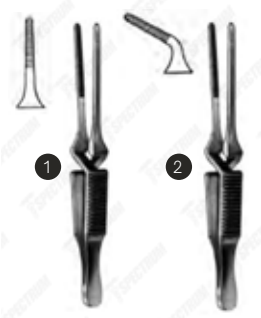

Spectrum Diethrich Bulldog Clamps

Item #	Description	
SAH.13-3113	Spectrum Diethrich Bulldog Clamp, 2" (50mm), Straight, Serrated, 8mm Jaw Length, Cross Loaded	1
SAH.13-3114	Spectrum Diethrich Bulldog Clamp, 2" (50mm), Straight, Serrated, 12mm Jaw Length, Cross Loaded	1
SAH.13-3115	Spectrum Diethrich Bulldog Clamp, 2.35" (60mm), Straight, Serrated, 20mm Jaw Length, Cross Loaded	1
SAH.13-3116	Spectrum Diethrich Bulldog Clamp, 2" (50mm), Angled, Serrated, 8mm Jaw Length, Cross Loaded	2
SAH.13-3117	Spectrum Diethrich Bulldog Clamp, 2" (50mm), Angled, Serrated, 12mm Jaw Length, Cross Loaded	2
SAH.13-3118	Spectrum Diethrich Bulldog Clamp, 2.35" (60mm), Angled, Serrated, 20mm Jaw Length, Cross Loaded	2