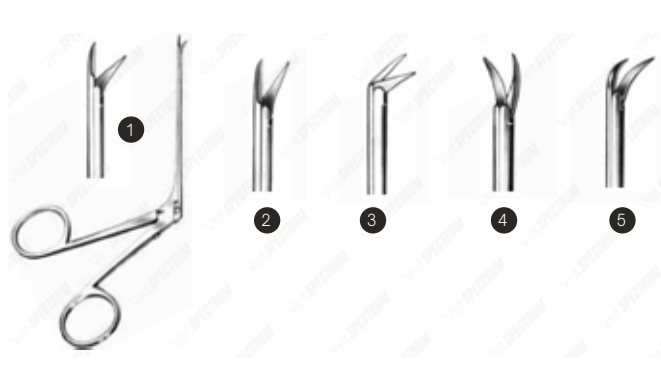

Spectrum Vernon Wire Cutting Scissor

Item #	Description
SAH.25-0719	Spectrum Vernon Wire Cutting Scissor, 5.5" (14cm), Straight

Long Shaft Scissors

Long Shaft Scissors

Spectrum Bellucci Ear Scissor

Item #	Description
SAH.770000	Spectrum Bellucci Ear Scissor, 3.25" (80mm) Shaft Length, Straight, Micro Mini 4mm Tip 1
SAH.770001	Spectrum Bellucci Ear Scissor, 3.25" (80mm) Shaft Length, Straight, Micro Standard 5.5mm Tip 1
SAH.770002	Spectrum Bellucci Ear Scissor, 3.25" (80mm) Shaft Length, Angled Up, Micro Standard 5.5mm Tip 2
SAH.770003	Spectrum Bellucci Ear Scissor, 3.25" (80mm) Shaft Length, Curved Left, Micro Standard 5.5mm Tip 3
SAH.770026	Spectrum Bellucci Ear Scissor, 3.25" (80mm) Shaft Length, Curved Right, Micro Standard 5.5mm Tip 4