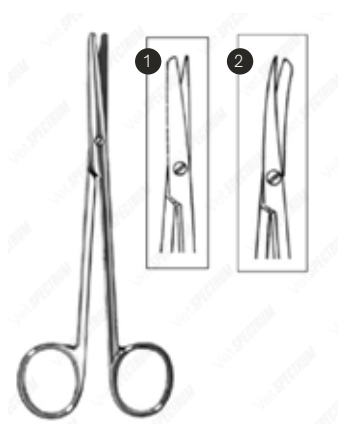

Dissecting Scissors

Vet Spectrum Metzenbaum Scissor - Sharp/Blunt Tips

Item #	Description	
SAH.701823	Vet Spectrum Metzenbaum Scissor, 5.75" (14.5 cm), Straight, Sharp/Blunt	1
SAH.701825	Vet Spectrum Metzenbaum Scissor, 5.75" (14.5 cm), Curved, Sharp/Blunt	2
SAH.701811	Vet Spectrum Metzenbaum Scissor, 7" (18.0 cm), Straight, Sharp/Blunt	1
SAH.701817	Vet Spectrum Metzenbaum Scissor, 7" (18.0 cm), Curved, Sharp/Blunt	2
SAH.701812	Vet Spectrum Metzenbaum Scissor, 8" (20.0 cm), Straight, Sharp/Blunt	1
SAH.701818	Vet Spectrum Metzenbaum Scissor, 8" (20.0 cm), Curved, Sharp/Blunt	2
SAH.701813	Vet Spectrum Metzenbaum Scissor, 9" (23.0 cm), Straight, Sharp/Blunt	1
SAH.701819	Vet Spectrum Metzenbaum Scissor, 9" (23.0 cm), Curved, Sharp/Blunt	2
SAH.701814	Vet Spectrum Metzenbaum Scissor, 10" (25.0 cm), Straight, Sharp/Blunt	1
SAH.701820	Vet Spectrum Metzenbaum Scissor, 10" (25.0 cm), Curved, Sharp/Blunt	2
SAH.701815	Vet Spectrum Metzenbaum Scissor, 11" (28.0 cm), Straight, Sharp/Blunt	1
SAH.701821	Vet Spectrum Metzenbaum Scissor, 11" (28.0 cm), Curved, Sharp/Blunt	2
SAH.701816	Vet Spectrum Metzenbaum Scissor, 12" (30.0 cm), Straight, Sharp/Blunt	1
SAH.701822	Vet Spectrum Metzenbaum Scissor, 12" (30.0 cm), Curved, Sharp/Blunt	2