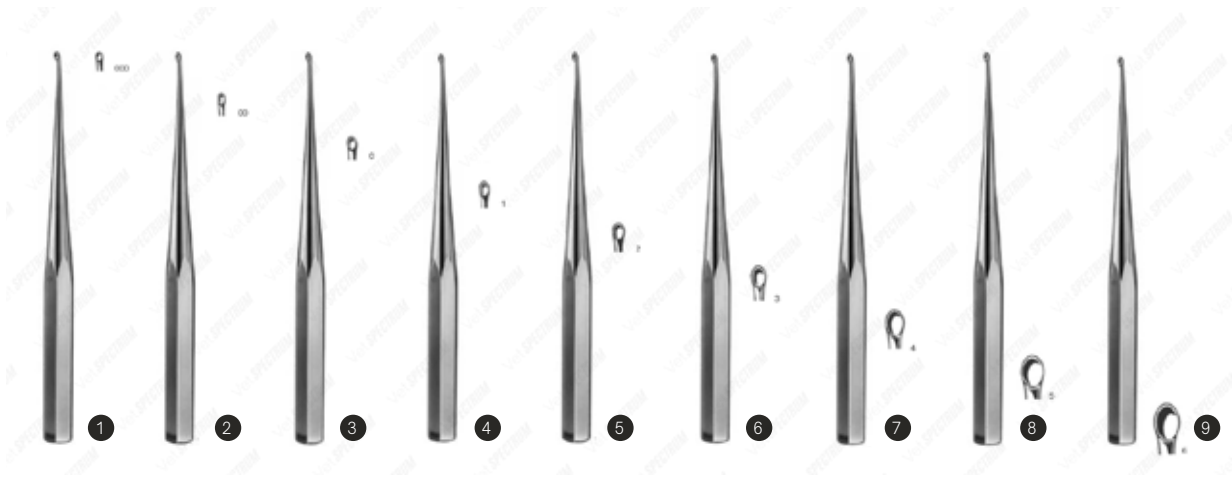

Vet Spectrum Bruns Curette - Straight - Hexagonal Handle - Oval Cup

Item #	Description
SAH.710307	Vet Spectrum Bruns Bone Curette, 9" (23cm), Straight, Hexagonal Handle, Size 000 (2.0mm) ①
SAH.710308	Vet Spectrum Bruns Bone Curette, 9" (23cm), Straight, Hexagonal Handle, Size 00 (2.5mm) ②
SAH.710309	Vet Spectrum Bruns Bone Curette, 9" (23cm), Straight, Hexagonal Handle, Size 0 (3.3mm) ③
SAH.710310	Vet Spectrum Bruns Bone Curette, 9" (23cm), Straight, Hexagonal Handle, Size 1 (3.8mm) ④
SAH.710311	Vet Spectrum Bruns Bone Curette, 9" (23cm), Straight, Hexagonal Handle, Size 2 (4.8mm) ⑤
SAH.710312	Vet Spectrum Bruns Bone Curette, 9" (23cm), Straight, Hexagonal Handle, Size 3 (5.3mm) ⑥
SAH.710313	Vet Spectrum Bruns Bone Curette, 9" (23cm), Straight, Hexagonal Handle, Size 4 (6.0mm) ⑦
SAH.710314	Vet Spectrum Bruns Bone Curette, 9" (23cm), Straight, Hexagonal Handle, Size 5 (6.7mm) ⑧
SAH.710315	Vet Spectrum Bruns Bone Curette, 9" (23cm), Straight, Hexagonal Handle, Size 6 (7.3mm) ⑨