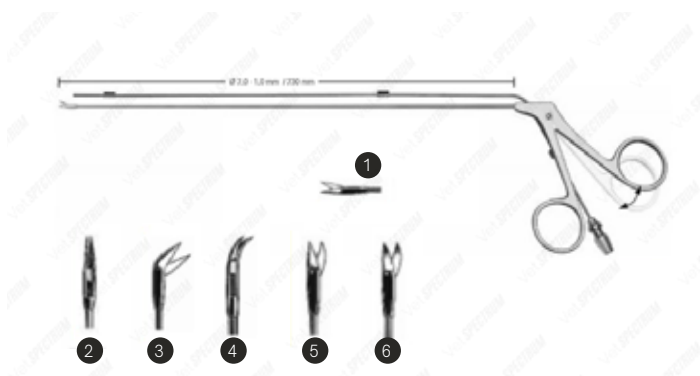

Vet Spectrum Laryngeal Scissor

Item #	Description	
SAH.724024	Vet Spectrum Laryngeal Scissor, 9" (230mm), Straight, Vertical Cutting Micro Scissor Tip	1
SAH.724025	Vet Spectrum Laryngeal Scissor, 9" (230mm), Straight, Horizontal Cutting Micro Scissor Tip	2
SAH.724026	Vet Spectrum Laryngeal Scissor, 9" (230mm), Straight, Angled Up Vertical Cutting Micro Scissor Tip	3
SAH.724027	Vet Spectrum Laryngeal Scissor, 9" (230mm), Straight, Angled Up Horizontal Cutting Micro Scissor Tip	4
SAH.724028	Vet Spectrum Laryngeal Scissor, 9" (230mm), Straight, Curved Right Vertical Cutting Micro Scissor Tip	5
SAH.724029	Vet Spectrum Laryngeal Scissor, 9" (230mm), Straight, Curved Left Vertical Cutting Micro Scissor Tip	6
SAH.724030	Vet Spectrum Suction Tube for Laryngeal Scissors SAH.724024 - SAH.724029