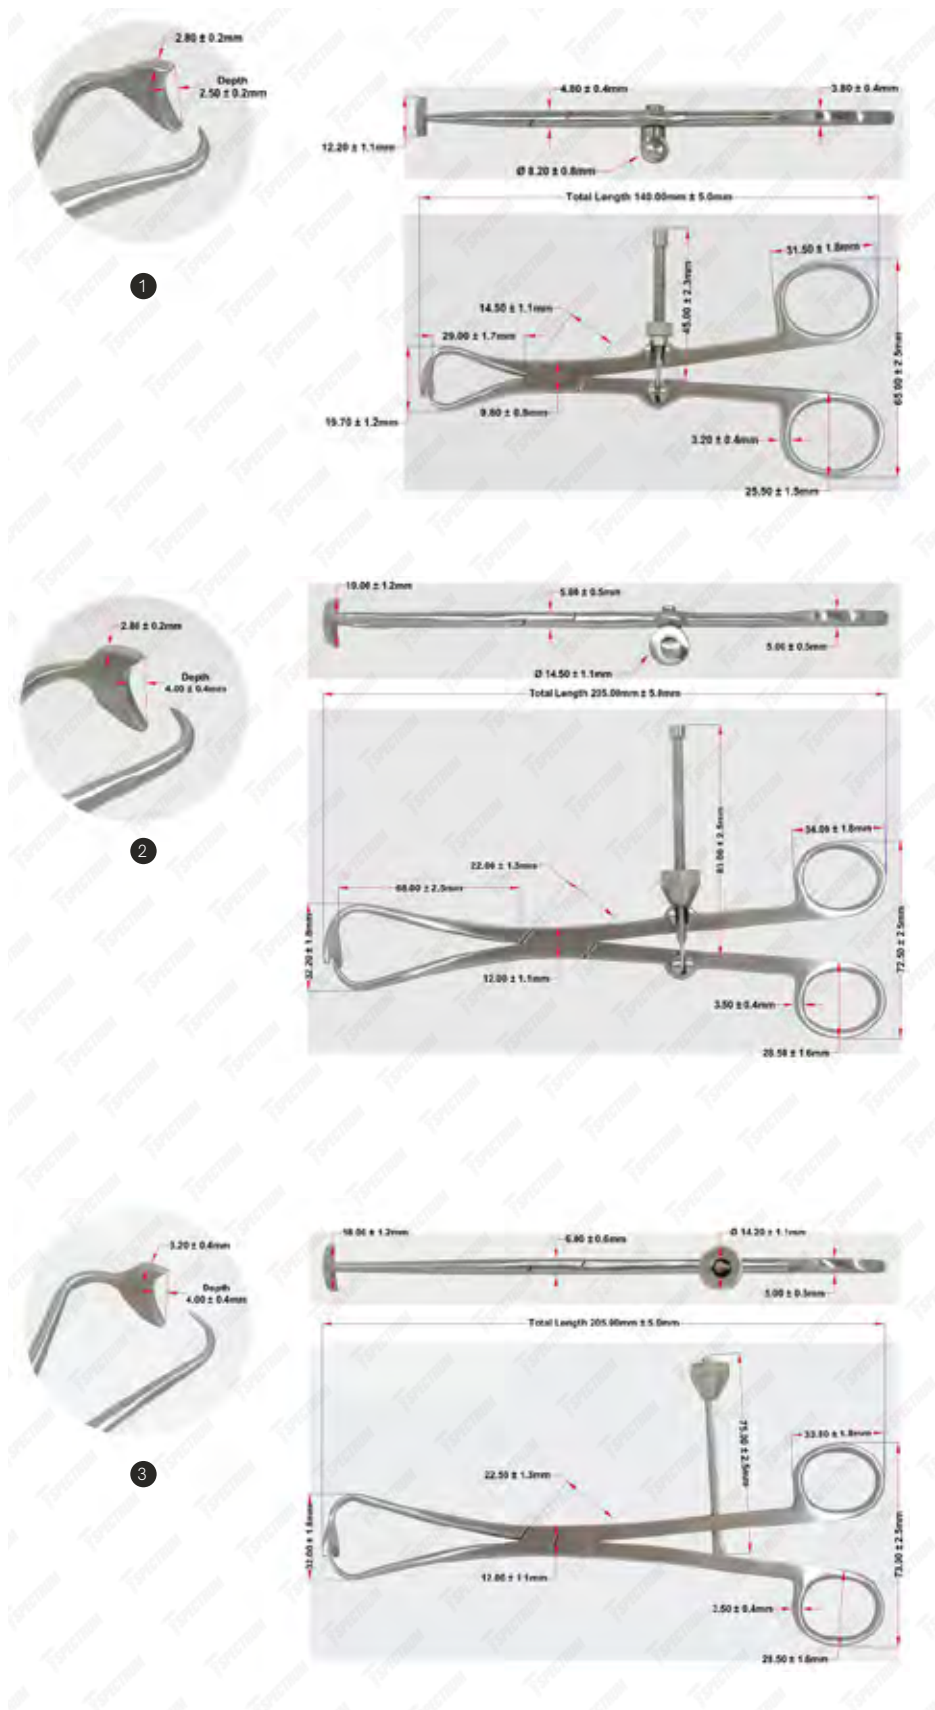

Bone Holding Reduction Forceps

Spectrum TPLO Bone Reduction Forcep

Item #	Description	
SAH.20-5685	Spectrum TPLO Bone Reduction Forcep, 5.5" (14cm), Speedlock	1
SAH.20-5686	Spectrum TPLO Bone Reduction Forcep, 8" (20.5cm), Speedlock	2
SAH.20-5687	Spectrum TPLO Bone Reduction Forcep, 8" (20.5cm), AO Type Speedlock	3