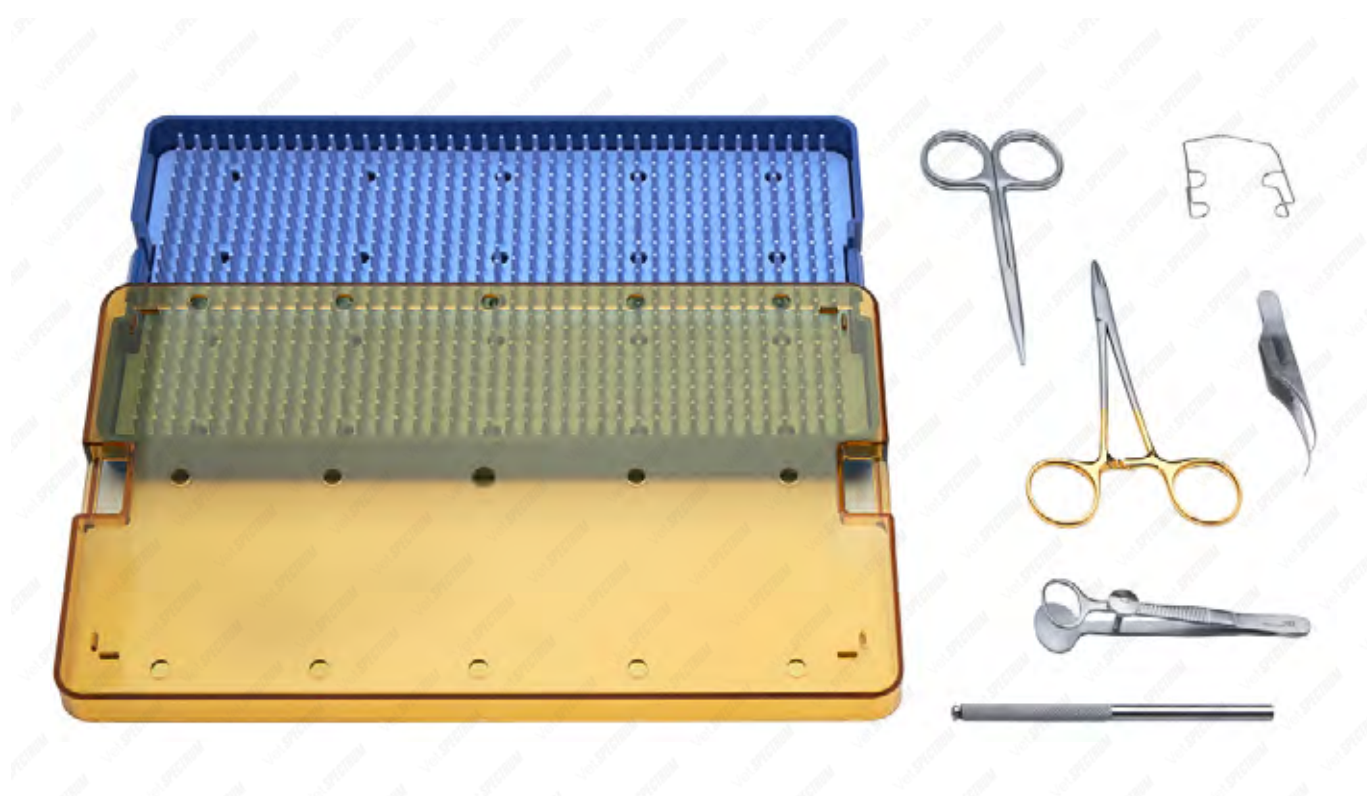

SAH.EV811429 | Vet Spectrum Ophthalmic Pack with Tray - Starter

Item #	Description	QTY in Kit
SAH.760202	VetSpectrum Colibri Forceps 3" (7.5cm) 0.3mm Tips	1
SAH.760203	VetSpectrum Derf Needle Holder TC 5" (12.5cm)	1
SAH.002544	Beaver Blade Handle, 4" (10cm)	1
SAH.760206	VetSpectrum Chalazion Desmarres Forceps 3.5" (9cm) 20mm	1
SAH.760207	VetSpectrum Stevens Tenotomy Scissors 4.5" (11.5cm) Str Blunt	1
SAH.760208	VetSpectrum Barraquer Eye Speculum 4cm	1
SAH.760214	VetSpectrum Core + Ophthalmic Surgery Tray 10" (25.4cm) x 6" (15cm) x 0.8" (2cm)	1
SAH.760215	VetSpectrum Ophthalmic Tray Silicone Finger Mat	1