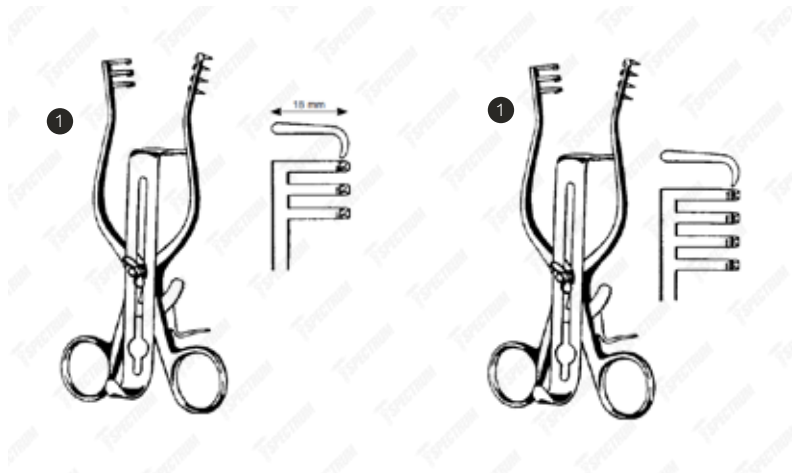

Spectrum Henley Retractor

Item #	Description
SAH.25-3748	Spectrum Henley Retractor, 6.5" (16.5cm), 3x4 Prongs, Sharp, With Center Retracting Arm ①
SAH.25-3749	Spectrum Henley Retractor, 6.5" (16.5cm), 3x4 Prongs, Blunt, With Center Retracting Arm ②