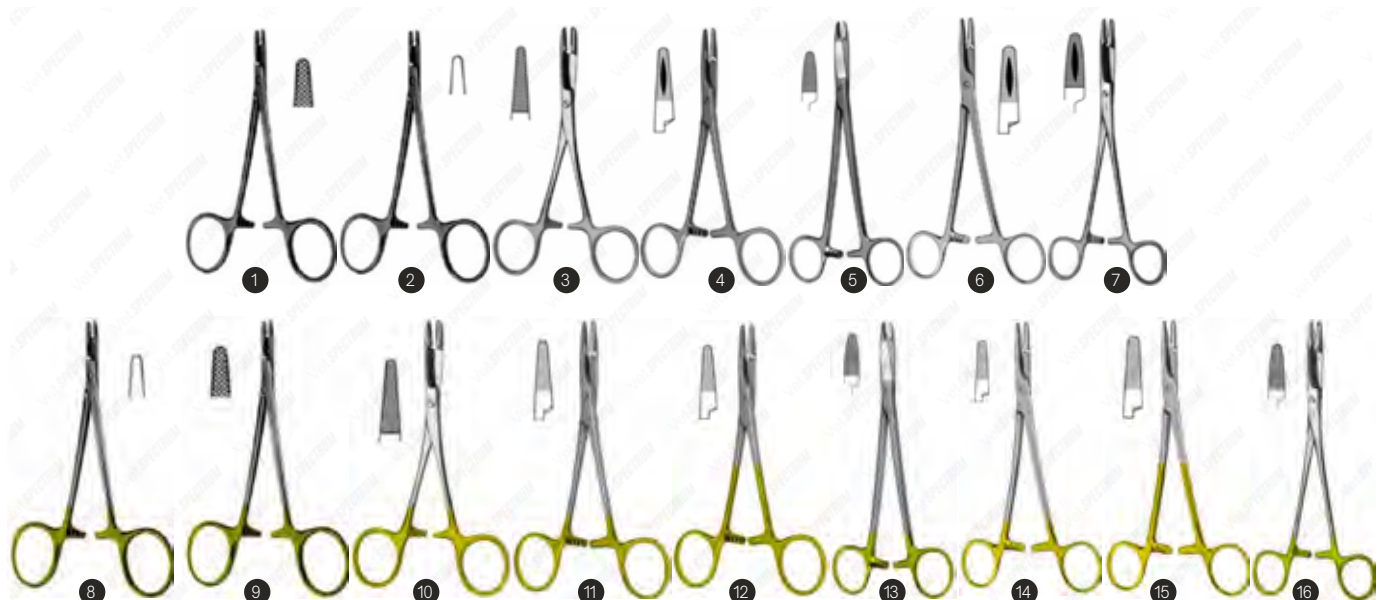

Spectrum Olsen - Hegar Needle Holder

Item #	Description	
SAH.40-2810	Spectrum Olsen-Hegar Needle Holder, 4.5" (11.5cm), Smooth	1
SAH.40-5791	Spectrum Olsen-Hegar Needle Holder, 4.5" (11.5cm)	2
SAH.40-2891	Spectrum Olsen-Hegar Needle Holder, 5.5" (14cm)	3
SAH.40-2871	Spectrum Olsen-Hegar Needle Holder, 6.75" (17cm)	3
SAH.40-2881	Spectrum Olsen-Hegar Needle Holder, 7" (18cm)	3
SAH.40-5011	Spectrum Olsen-Hegar Needle Holder, 4.5" (11.5cm), TC, Smooth	1
SAH.40-5408	Spectrum Olsen-Hegar Needle Holder, 4.5" (11.5cm), TC	4
SAH.40-5031	Spectrum Olsen-Hegar Needle Holder, 5.5" (14cm), TC	4
SAH.40-5071	Spectrum Olsen-Hegar Needle Holder, 6.75" (17cm), TC	4
SAH.40-5091	Spectrum Olsen-Hegar Needle Holder, 7" (18cm), TC	4

Vet Spectrum Olsen-Hegar Needle Holder

Item #	Description	
SAH.710610	Vet Spectrum Olsen-Hegar Needle Holder, 4.5" (11.5cm)	1
SAH.710612	Vet Spectrum Olsen-Hegar Needle Holder, 4.5" (11.5cm), Smooth	2
SAH.710614	Vet Spectrum Olsen-Hegar Needle Holder, 5.5" (14cm)	3
SAH.710615	Vet Spectrum Olsen-Hegar Needle Holder, 5.5" (14cm), Fenestrated Jaw	4
SAH.710613	Vet Spectrum Olsen-Hegar Needle Holder, 6.25" (16cm), Short Serrated Jaw	5
SAH.710617	Vet Spectrum Olsen-Hegar Needle Holder, 6.75" (17cm), Fenestrated Jaw	6
SAH.710619	Vet Spectrum Olsen-Hegar Needle Holder, 7" (18cm)	7
SAH.710611	Vet Spectrum Olsen Hegar Needle Holder, 4.5" (11.5cm), Smooth, TC	8
SAH.710662	Vet Spectrum Olsen-Hegar Needle Holder, 4.5" (11.5cm), TC	9
SAH.710621	Vet Spectrum Olsen-Hegar Needle Holder, 5.5" (14cm), TC	10
SAH.710664	Vet Spectrum Olsen-Hegar Needle Holder, 5.5" (14cm), Heavy Pattern, TC	11
SAH.710616	Vet Spectrum Olsen-Hegar Needle Holder, 5.5" (14cm), Heavy Pattern, Double TC	12
SAH.710668	Vet Spectrum Olsen-Hegar Needle Holder, 6.75" (17 cm), TC	13
SAH.710667	Vet Spectrum Olsen-Hegar Needle Holder, 6.75" (17cm), Heavy Pattern, TC	14
SAH.710618	Vet Spectrum Olsen-Hegar Needle Holder, 6.75" (17cm), Heavy Pattern, Double TC	15
SAH.710620	Vet Spectrum Olsen-Hegar Needle Holder, 7" (18cm), TC	16