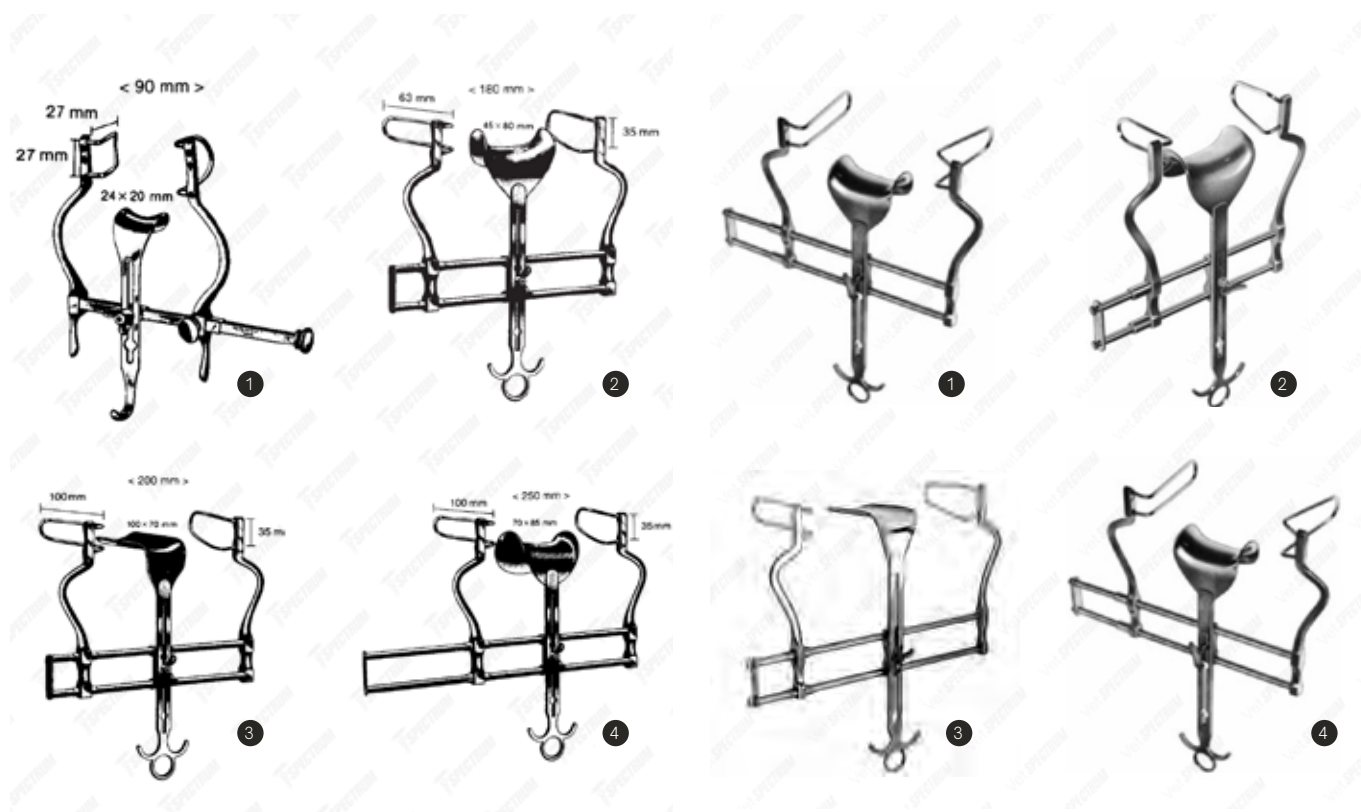

Spectrum Lone Star Retractor (Aluminum)

Item #	Description
SAH.90-3000	Spectrum Lonestar Ring Retractor Set - 3 Standard Rings 200x130mm, 160x85mm, 110x40mm w/ 10 Sterile Hooks (Stainless Steel)

Spectrum Foremann Distractor

Item #	Description
SAH.20-3003	Spectrum Foremann Kwire Distractor, 6" (15cm), Large Closed Arms
SAH.20-3004	Spectrum Foremann Kwire Distractor, 6" (15cm), Large Outspread Arms
SAH.20-3001	Spectrum Foremann Kwire Distractor, 6" (15cm), Small Closed Arms
SAH.20-3002	Spectrum Foremann Kwire Distractor, 6" (15cm), Small Outspread Arms

Spectrum Balfour Retractor

Item #	Description
SAH.720528	Spectrum Balfour Retractor (Baby), 3.5" (90mm) Spread, Single Shaft, 27x27mm Lateral Blades, 24x20mm Center Blade
SAH.25-5131	Spectrum Balfour Retractor, 7" (180mm) Spread, Double Shaft, 63x35mm Lateral Blades, 45x80mm Center Blade
SAH.25-5134	Spectrum Balfour Retractor, 8" (200mm) Spread, Double Shaft, 100x35mm Lateral Blades, 100x70mm Center Blade
SAH.25-5141	Spectrum Balfour Retractor, 10" (250mm) Spread, Double Shaft, 100x35mm Lateral Blades, 70x85mm Center Blade

Vet Spectrum Balfour Retractor

Item #	Description
SAH.720522	Vet Spectrum Balfour Retractor, 3.5" (90mm) Spread, 26x38mm Lateral Blades, 25x23mm Center Blade
SAH.720526	Vet Spectrum Balfour Retractor, 7" (180mm) Spread, 35x70mm Lateral Blades, 45x80mm Center Blade, 2 Shafts
SAH.720524	Vet Spectrum Balfour Retractor, Update to 8" (200mm) Spread, 35x100mm Lateral Blades, 60x100mm Center Blade
SAH.720525	Vet Spectrum Balfour Retractor, 10" (250mm) Spread, 35x100mm Lateral Blades, 70x85mm Center Blade