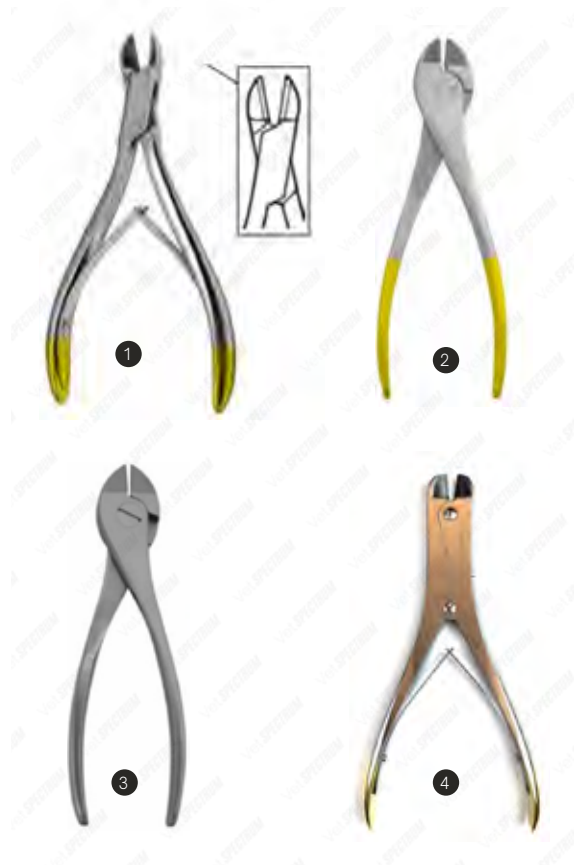

Vet Spectrum Side Pin Cutter

Item #	Description
SAH.701707	Vet Spectrum Pin/Wire Cutter, 5" (12.5cm), Side Cutting, Straight, Cuts Up To 0.28" (0.7mm), Single Action, TC 1
SAH.701708	Vet Spectrum Pin/Wire Cutter, 7" (18cm), Side Cutting, Straight, Cuts Up To 3/64" (1.5mm), Single Action, TC 2
SAH.701712	Vet Spectrum Pin/Wire Cutter, 7" (18cm), Side Cutting, Straight, Cuts Up To 5/64" (2.0mm), Single Action 3
SAH.701456	Vet Spectrum Pin Cutter, 9" (23cm), Side Cutting, Straight, Cuts Up To 7/64" (2.78mm), Double Action, TC 4