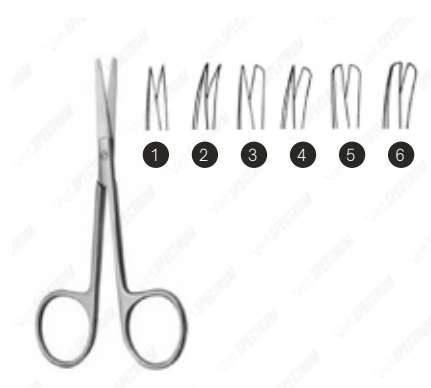

Vet Spectrum Knapp Scissor

Item #	Description
SAH.720166	Vet Spectrum Knapp Iris Scissor, 4.25" (10.2cm), Straight, Sharp/Sharp 1
SAH.720167	Vet Spectrum Knapp Iris Scissor, 4.25" (10.2cm), Curved, Sharp/Sharp 2
SAH.720123	Vet Spectrum Knapp Iris Scissor, 4.25" (10.2cm), Straight, Sharp/Blunt 3
SAH.720124	Vet Spectrum Knapp Iris Scissor, 4.25" (10.2cm), Curved, Sharp/Blunt 4
SAH.720168	Vet Spectrum Knapp Iris Scissor, 4.25" (10.2cm), Straight, Blunt/Blunt 5
SAH.720169	Vet Spectrum Knapp Iris Scissor, 4.25" (10.2cm), Curved, Blunt/Blunt 6