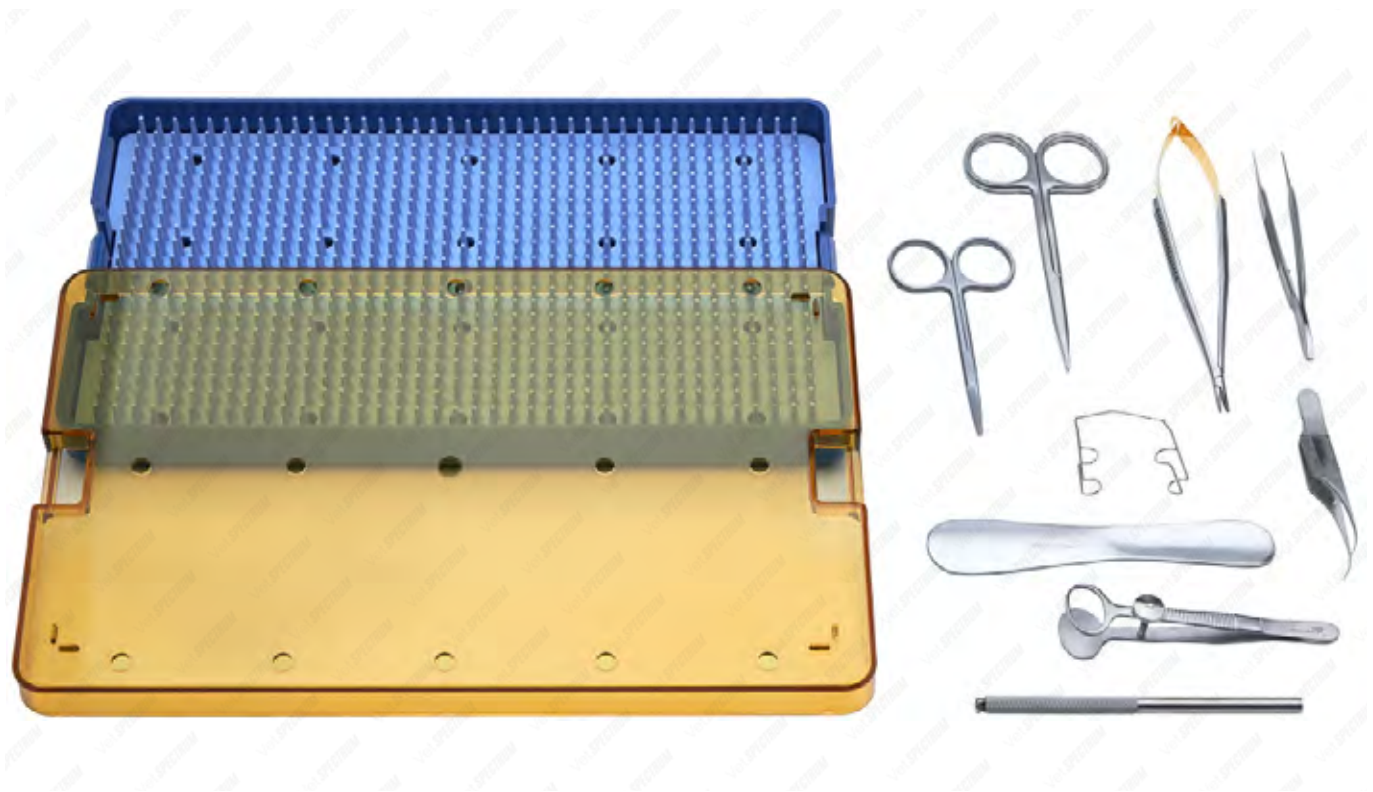

SAH.EV811428 | Vet Spectrum Ophthalmic Pack Advanced - Starter

Item #	Description	QTY in Kit
SAH.760201	VetSpectrum Castroviejo Fixation & Suture Forceps 4" (10cm) 1x2 Teeth	1
SAH.760202	VetSpectrum Colibri Forceps 3" (7.5cm) 0.3mm Tips	1
SAH.760204	VetSpectrum Castroviejo Needle Holder 5.5" (14cm) Cvd TC	1
SAH.002544	Beaver Blade Handle, 4" (10cm)	1
SAH.760206	VetSpectrum Chalazion Desmarres Forceps 3.5" (9cm) 20mm	1
SAH.760207	VetSpectrum Stevens Tenotomy Scissors 3.5" (9cm) Str Blunt	1
SAH.760208	VetSpectrum Barraquer Eye Speculum 4cm	1
SAH.760210	VetSpectrum Jaeger Lid Plate Ss	1
SAH.760214	VetSpectrum Core + Ophthalmic Surgery Tray 10" (25.4cm) x 6" (15cm) x 0.8" (2cm)	1
SAH.760215	VetSpectrum Ophthalmic Tray Silicone Finger Mat	1
SAH.760212	VetSpectrum Spencer Suture Scissor 3.5" (9cm) Str	1