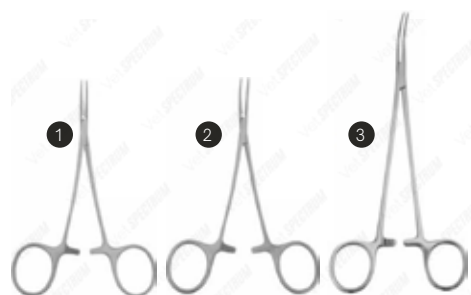

Vet Spectrum Jacobsen Forceps

Item #	Description	
SAH.714422	Vet Spectrum Jacobsen Forcep, 5.25" (13.5cm), Straight	1
SAH.714423	Vet Spectrum Jacobsen Forcep, 5.25" (13.5cm), Slight Curve	2
SAH.714424	Vet Spectrum Jacobsen Forcep, 7.5" (18.5cm), Full Curve	3
SAH.714425	Vet Spectrum Jacobsen Forcep, 7.5" (18.5cm), Slight Curve	3

Vet Spectrum Carrel Forceps

Item #	Description
SAH.714426	Vet Spectrum Carrel Forcep, 3.25" (8.5cm), Straight

Spectrum Terrier Forceps

Item #	Description
SAH.60-2340	Spectrum Terrier Forcep, 5.125" (13cm), Straight

Vet Spectrum Terrier Forceps

Item #	Description
SAH.714427	Vet Spectrum Terrier Forcep, 3.25" (8.5cm), Straight, 1x2 Teeth