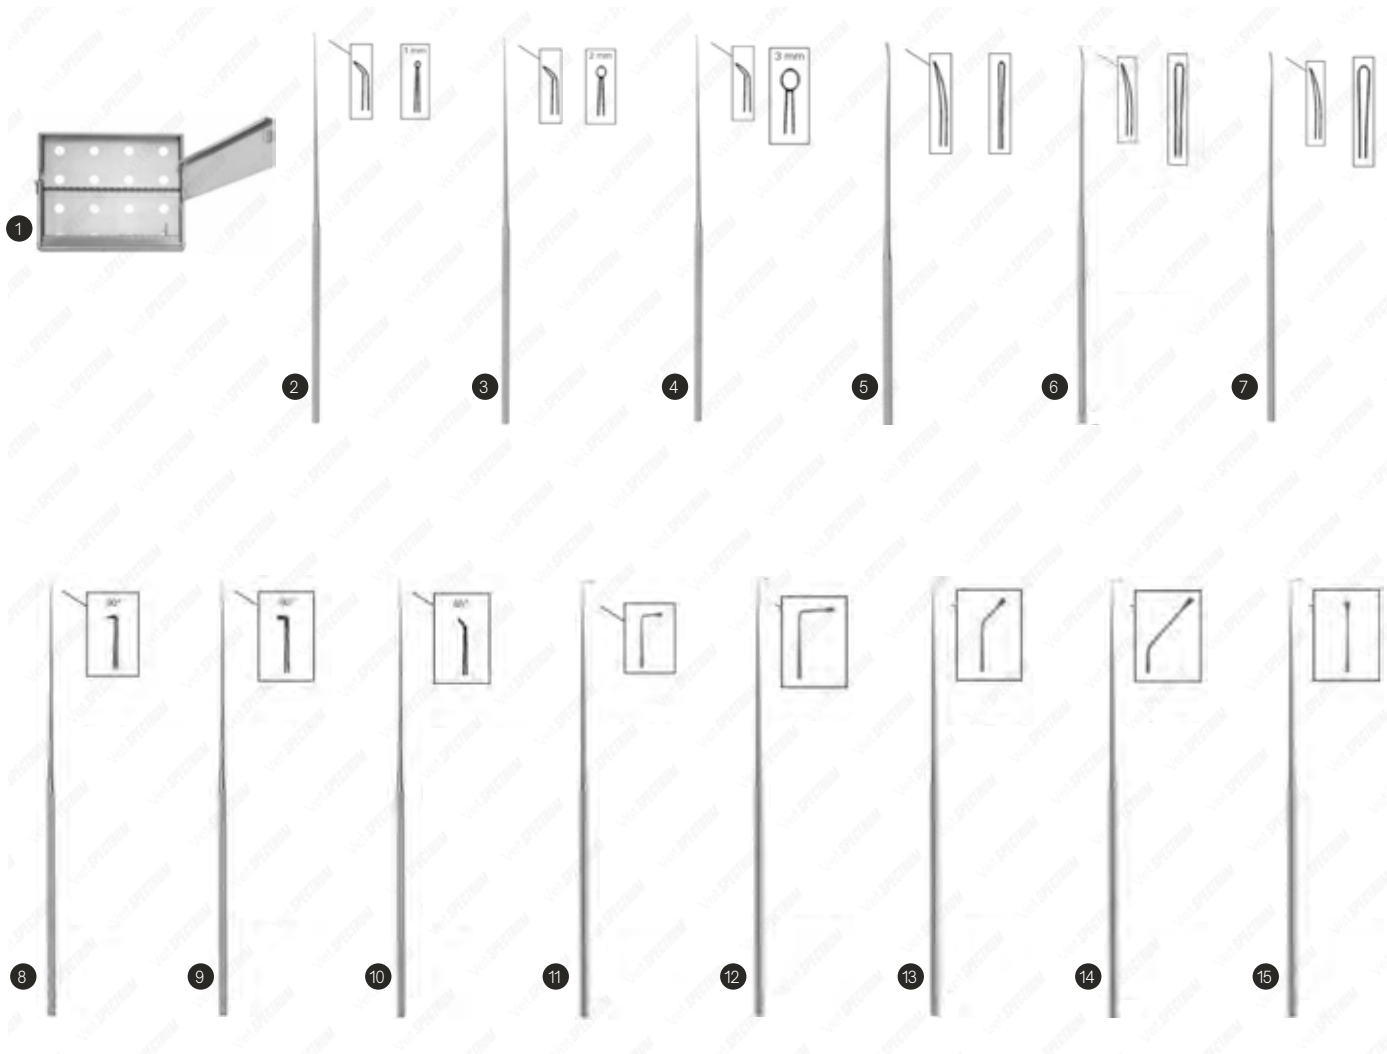

Vet Spectrum Rhoton Instruments

Item #	Description	
SAH.780000	Vet Spectrum Rhoton Dissector Case, Stainless Steel, Holds up to 20 Rhoton Dissectors	1
SAH.780001	Vet Spectrum Rhoton Round Dissector, 7.5" (19cm), Angled, 1mm Round	2
SAH.780002	Vet Spectrum Rhoton Round Dissector, 7.5" (19cm), Angled, 2mm Round	3
SAH.780003	Vet Spectrum Rhoton Round Dissector, 7.5" (19cm), Angled, 3mm Round	4
SAH.780006	Vet Spectrum Rhoton Spatula Dissector, 7.5" (19cm), #6 Small Angled Tip	5
SAH.780007	Vet Spectrum Rhoton Spatula Dissector, 7.5" (19cm), #7 Medium Angled Tip	6
SAH.780008	Vet Spectrum Rhoton Spatula Dissector, 7.5" (19cm), #8 Large Angled Tip	7
SAH.780011	Vet Spectrum Rhoton Hook, 7.5" (19cm), 2mm Hook, 90 Degree Angle, Semi-Sharp	8
SAH.780012	Vet Spectrum Rhoton Hook, 7.5" (19cm), 2mm Hook, 90 Degree Angle, Blunt	9
SAH.780013	Vet Spectrum Rhoton Hook, 7.5" (19cm), 2mm Hook, 45 Degree Angle, Semi-Sharp	10
SAH.780015	Vet Spectrum Rhoton Ball Dissector, 7.5" (19cm), 3mm, 90 Degree Angle	11
SAH.780016	Vet Spectrum Rhoton Ball Dissector, 7.5" (19cm), 5mm, 90 Degree Angle	12
SAH.780017	Vet Spectrum Rhoton Ball Dissector, 7.5" (19cm), 4mm, 40 Degree Angle	13
SAH.780018	Vet Spectrum Rhoton Ball Dissector, 7.5" (19cm), 8mm, 40 Degree Angle	14
SAH.780019	Vet Spectrum Rhoton Ball Dissector, 7.5" (19cm), Straight, 0.8mm	15