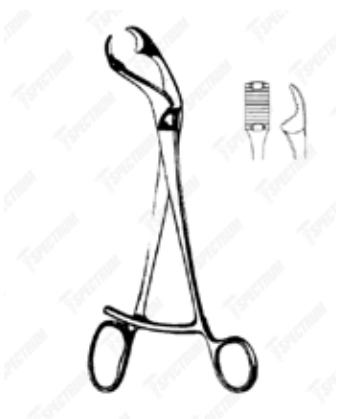

Spectrum Ulrich Bone Holding Forcep

Item #	Description
SAH.20-1970	Spectrum Ulrich Bone Holding Forcep, 7" (18cm), Straight, Speedlock