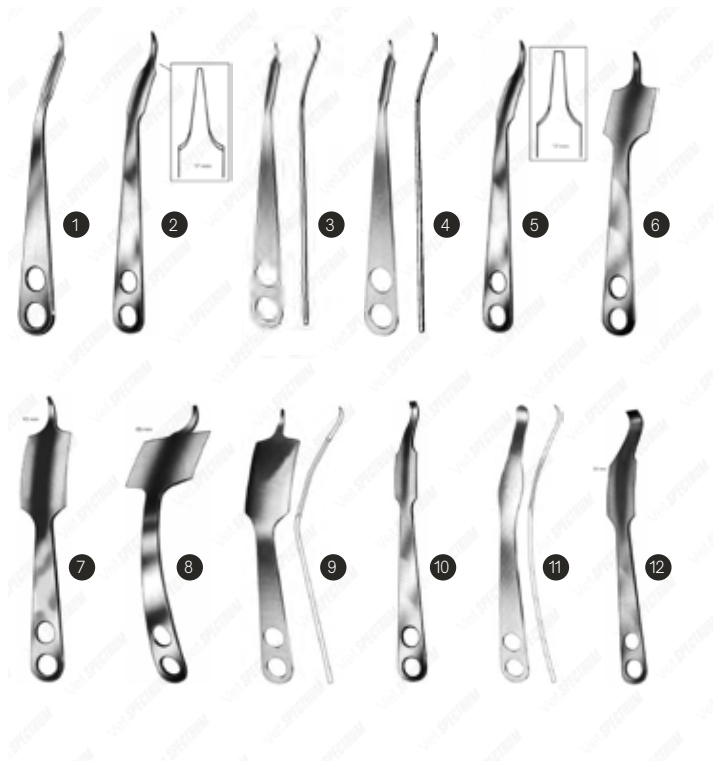

Vet Spectrum Hohmann Retractor

Item #	Description
SAH.704132	Vet Spectrum Hohmann Retractor, 8.75" (22cm), 2 Finger Holes, 8mm 1
SAH.704136	Vet Spectrum Hohmann Retractor, 8.75" (24cm), 2 Finger Holes, Sharp Narrow Tip, 17mm 2
SAH.703801	Vet Spectrum Hohmann Retractor, 9.25" (23.5cm), 2 Finger Holes, 10mm 3
SAH.704131	Vet Spectrum Hohmann Retractor, 9.25" (23.5cm), 2 Finger Holes, 12mm 4
SAH.704140	Vet Spectrum Hohmann Retractor, 9.5" (24cm), 2 Finger Holes, Blunt Flat Tip, 17mm 5
SAH.704137	Vet Spectrum Hohmann Retractor, 9.5" (24cm), 2 Finger Holes, Sharp Flat Tip, 42mm Width 6
SAH.704139	Vet Spectrum Hohmann Retractor, 9.5" (24cm), 2 Finger Holes, Sharp Flat Tip, 43mm Width 7
SAH.704141	Vet Spectrum Hohmann Retractor, 10" (25cm), 2 Finger Holes, Sharp Flat Tip, 65mm Width 8
SAH.20-9971	Vet Spectrum Hohmann Retractor, 10" (25cm), Angled Backwards, 43mm 9
SAH.704138	Vet Spectrum Hohmann Retractor, 10.25" (26cm), 2 Finger Holes, Flat Broad Tip, 22mm 10
SAH.741125	Vet Spectrum Hohmann Retractor, 10.75" (27.5cm), 2 Finger Holes, Rounded Tip, 24mm 11
SAH.704142	Vet Spectrum Hohmann Retractor, 11" (28cm), 2 Finger Holes, Wide Flat Tip, 34mm 12